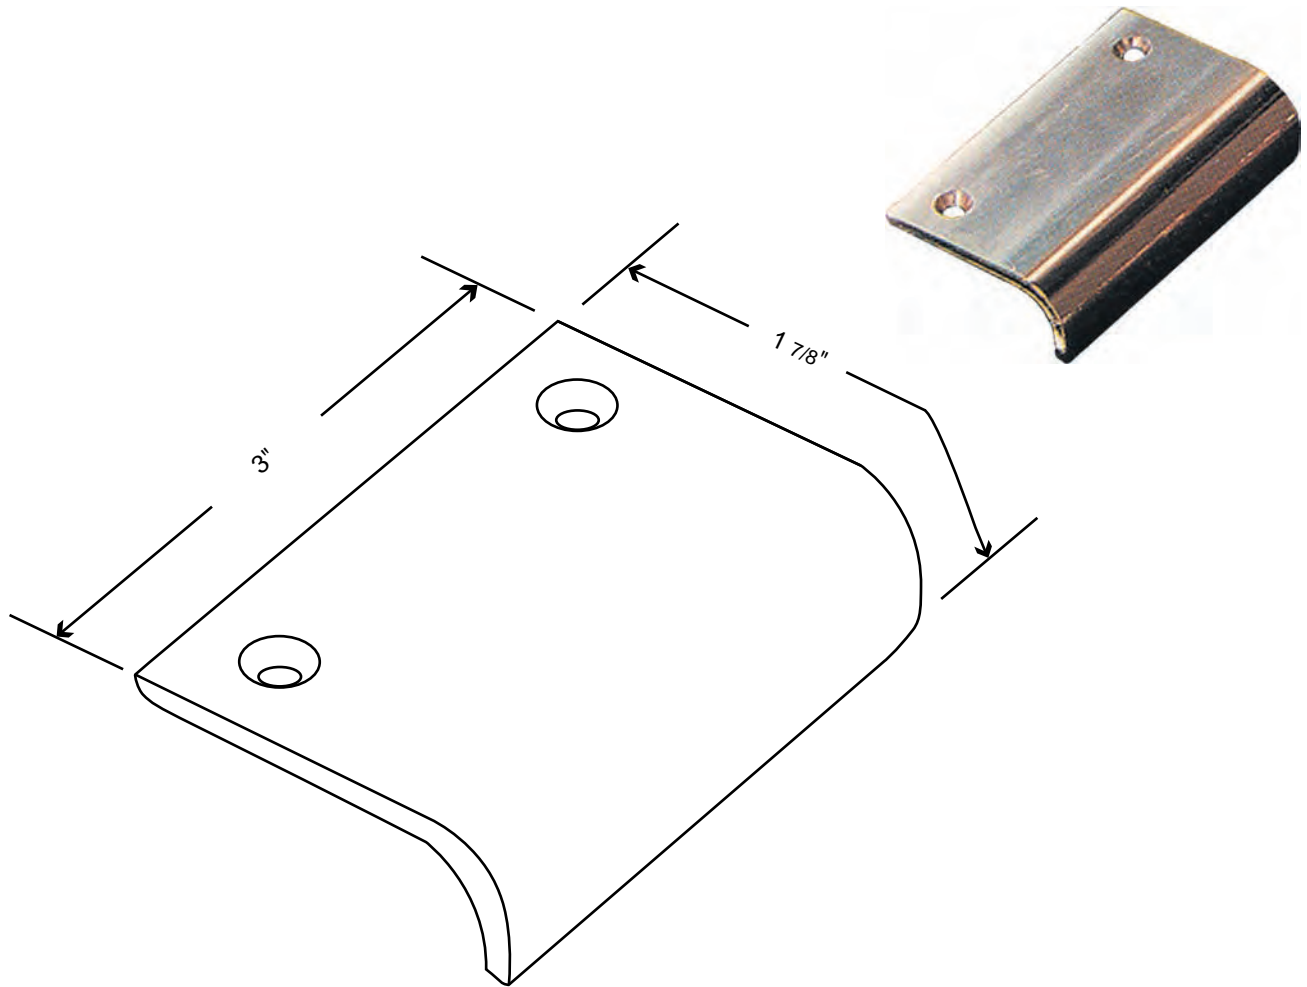

Rajack Designs, Ltd.

Please Call For Assistance
Ph: 631-293-8273
Fax: 631-293-3617
e-mail: Support@rajack.com

Depth: 1 7/8"
Thickness: 1/8"
Length: See Size List

Available Sizes

2"
3"
4"
6"
10"
Custom Sizes Available

Standard Finishes

US3 - Polished Brass
US3A - Polished Brass (No Lacquer)
US4 - Satin Brass
US4A - Satin Brass (No Lacquer)
US10 - Bright Bronze
US10B - Oil Rubbed Bronze
US14 - Polished Nickel
US15 - Satin Nickel
US26 - Polished Chrome
US26D - Satin Chrome

RJ727 Bent Pull