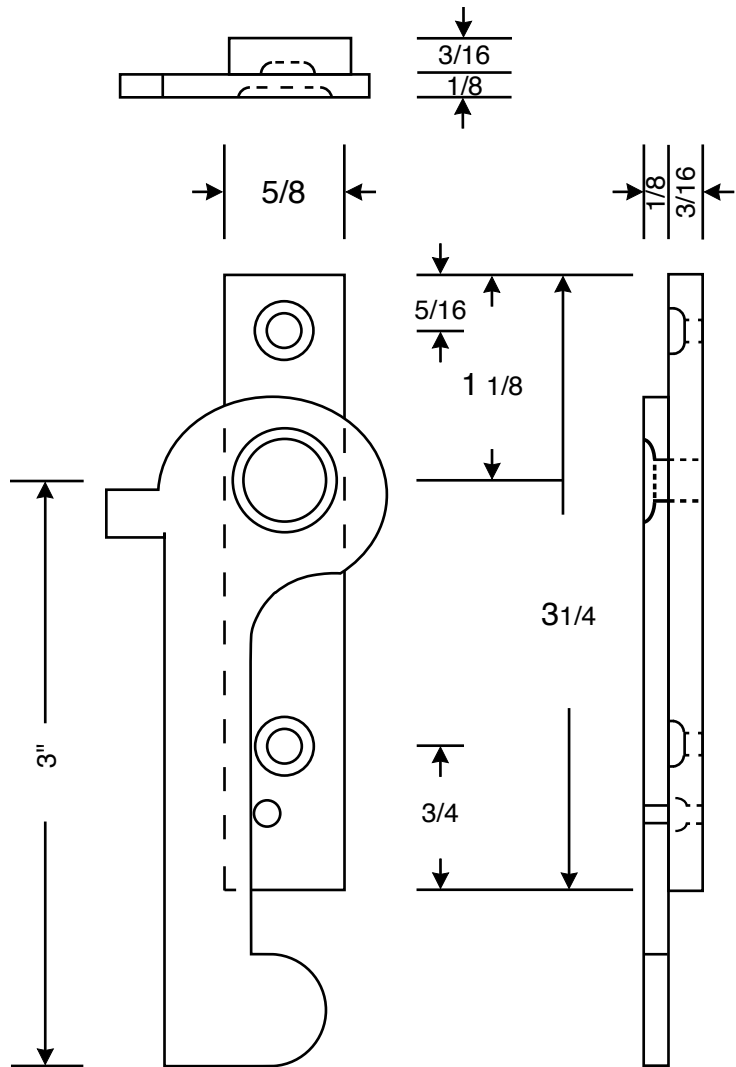

AR158 Edge Pull

Please Call For Assistance
 Ph: 631-293-8273
 Fax: 631-293-3617
 e-mail: Support@rajack.com

Rajack Designs, Ltd.

Depth: See Size List
 Width: 5/16"
 Length: 4 1/4"

Standard Sizes
 3/4"
 1"

FE158 Edge Pull

Rajack Designs, Ltd.

Please Call For Assistance
 Ph: 631-293-8273
 Fax: 631-293-3617
 e-mail: Support@rajack.com

Depth: 00/00"
 Width: ?"
 Length: 00/00"

Standard Sizes

LH
 RH

- Standard Finishes**
- US3 - Polished Brass
 - US3A - Polished Brass (No Lacquer)
 - US4 - Satin Brass
 - US4A - Satin Brass (No Lacquer)
 - US10 - Bright Bronze
 - US10B - Oil Rubbed Bronze
 - US14 - Polished Nickel
 - US15 - Satin Nickel
 - US26 - Polished Chrome
 - US26D - Satin Chrome

FE158F Fabric Panel Edge Pull

Rajack Designs, Ltd.

Depth: 00/00"
 Width: 00/00"
 Length: 00/00"

Standard Sizes

LH
 RH

- Standard Finishes**
- US3 - Polished Brass
 - US3A - Polished Brass (No Lacquer)
 - US4 - Satin Brass
 - US4A - Satin Brass (No Lacquer)
 - US10 - Bright Bronze
 - US10B - Oil Rubbed Bronze
 - US14 - Polished Nickel
 - US15 - Satin Nickel
 - US26 - Polished Chrome
 - US26D - Satin Chrome

Standard Sizes

LH
RH

Depth: 5/16"
 Width: 7/8"
 Length: 2 1/2"

FE1260 Edge Pull