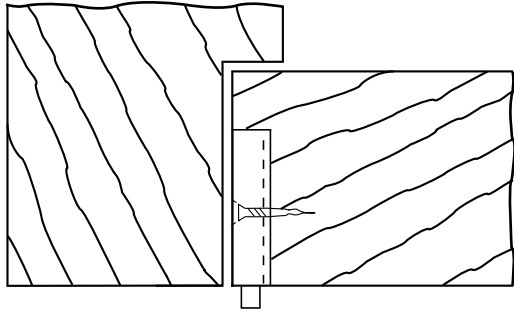

Please Call For Assistance
 Ph: 631-293-8273
 Fax: 631-293-3617
 e-mail: Support@rajack.com

Rajack Designs, Ltd.

Depth: 1"
 Width: 5/16"
 Length: See Size List

Standard Sizes
 4 1/2"

- ### Standard Finishes
- US3 - Polished Brass
 - US3A - Polished Brass (No Lacquer)
 - US4 - Satin Brass
 - US4A - Satin Brass (No Lacquer)
 - US10 - Bright Bronze
 - US10B - Oil Rubbed Bronze
 - US14 - Polished Nickel
 - US15 - Satin Nickel
 - US26 - Polished Chrome
 - US26D - Satin Chrome

AR158 Edge Pull

Please Call For Assistance
 Ph: 631-293-8273
 Fax: 631-293-3617
 e-mail: Support@rajack.com

Rajack Designs, Ltd.

Depth: See Size List
 Width: 5/16"
 Length: 4 1/4"

Standard Sizes
 3/4"
 1"

FE158F Fabric Panel Edge Pull

Rajack Designs, Ltd.

Depth: 00/00"
 Width: 00/00"
 Length: 00/00"

Standard Sizes

LH
 RH

- Standard Finishes**
- US3 - Polished Brass
 - US3A - Polished Brass (No Lacquer)
 - US4 - Satin Brass
 - US4A - Satin Brass (No Lacquer)
 - US10 - Bright Bronze
 - US10B - Oil Rubbed Bronze
 - US14 - Polished Nickel
 - US15 - Satin Nickel
 - US26 - Polished Chrome
 - US26D - Satin Chrome

Standard Sizes

LH
RH

Depth: 5/16"
 Width: 7/8"
 Length: 2 1/2"

FE1260 Edge Pull