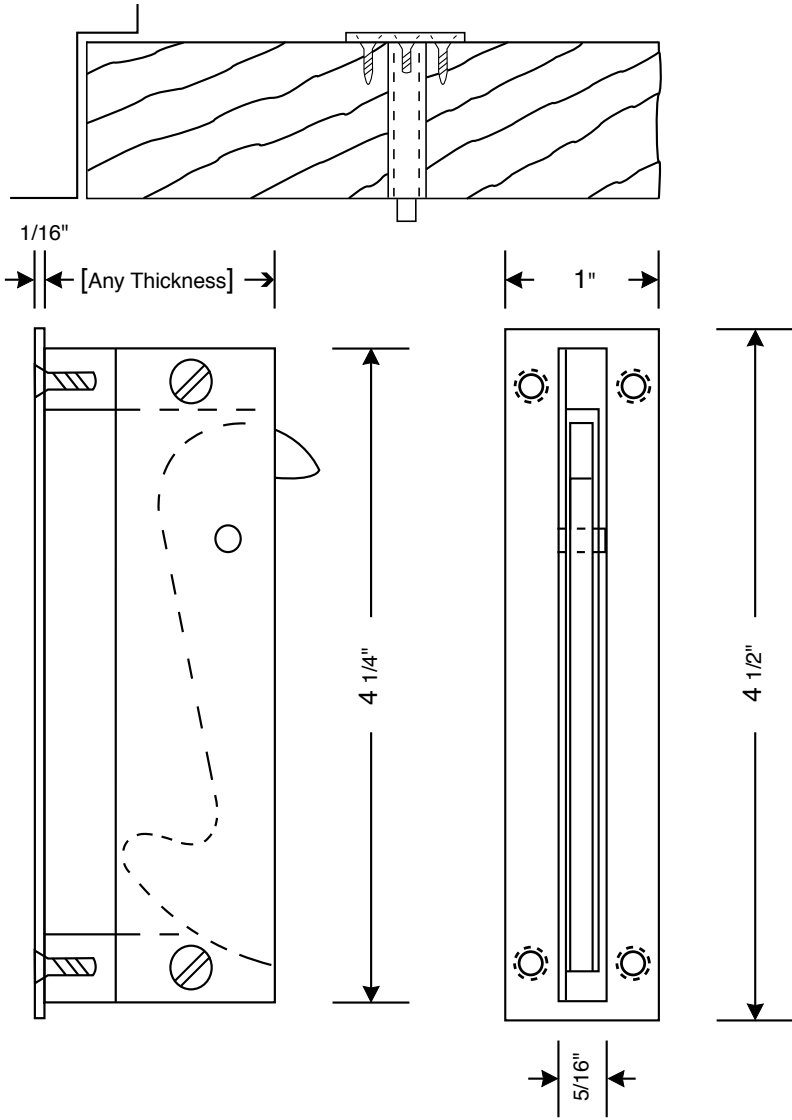

Please Call For Assistance
Ph: 631-293-8273
Fax: 631-293-3617
e-mail: Support@rajack.com

Rajack Designs, Ltd.

Depth: 1"
Width: 5/16"
Length: See Size List

Standard Sizes
4 1/2"

1. ### Standard Finishes
2. US3 - Polished Brass
   - US3A - Polished Brass (No Lacquer)
   - US4 - Satin Brass
   - US4A - Satin Brass (No Lacquer)
   - US10 - Bright Bronze
   - US10B - Oil Rubbed Bronze
   - US14 - Polished Nickel
   - US15 - Satin Nickel
   - US26 - Polished Chrome
   - US26D - Satin Chrome

AR158 Edge Pull