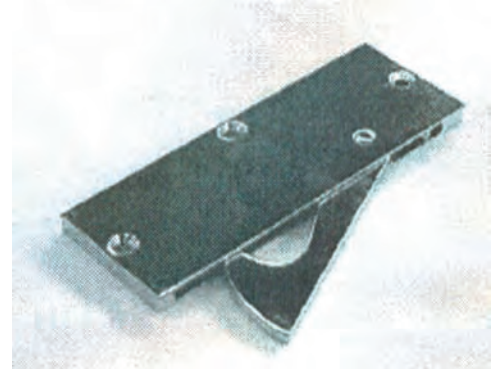

AR158 Edge Pull

Please Call For Assistance
 Ph: 631-293-8273
 Fax: 631-293-3617
 e-mail: Support@rajack.com

Rajack Designs, Ltd.

Depth: See Size List
 Width: 5/16"
 Length: 4 1/4"

Standard Sizes
 3/4"
 1"

FE158 Edge Pull

Rajack Designs, Ltd.

Please Call For Assistance
 Ph: 631-293-8273
 Fax: 631-293-3617
 e-mail: Support@rajack.com

Depth: 00/00"
 Width: ?"
 Length: 00/00"

Standard Sizes

LH
 RH

- Standard Finishes**
- US3 - Polished Brass
 - US3A - Polished Brass (No Lacquer)
 - US4 - Satin Brass
 - US4A - Satin Brass (No Lacquer)
 - US10 - Bright Bronze
 - US10B - Oil Rubbed Bronze
 - US14 - Polished Nickel
 - US15 - Satin Nickel
 - US26 - Polished Chrome
 - US26D - Satin Chrome

FE158F Fabric Panel Edge Pull

Rajack Designs, Ltd.

Depth: 00/00"
 Width: 00/00"
 Length: 00/00"

Standard Sizes

LH
 RH

- Standard Finishes**
- US3 - Polished Brass
 - US3A - Polished Brass (No Lacquer)
 - US4 - Satin Brass
 - US4A - Satin Brass (No Lacquer)
 - US10 - Bright Bronze
 - US10B - Oil Rubbed Bronze
 - US14 - Polished Nickel
 - US15 - Satin Nickel
 - US26 - Polished Chrome
 - US26D - Satin Chrome