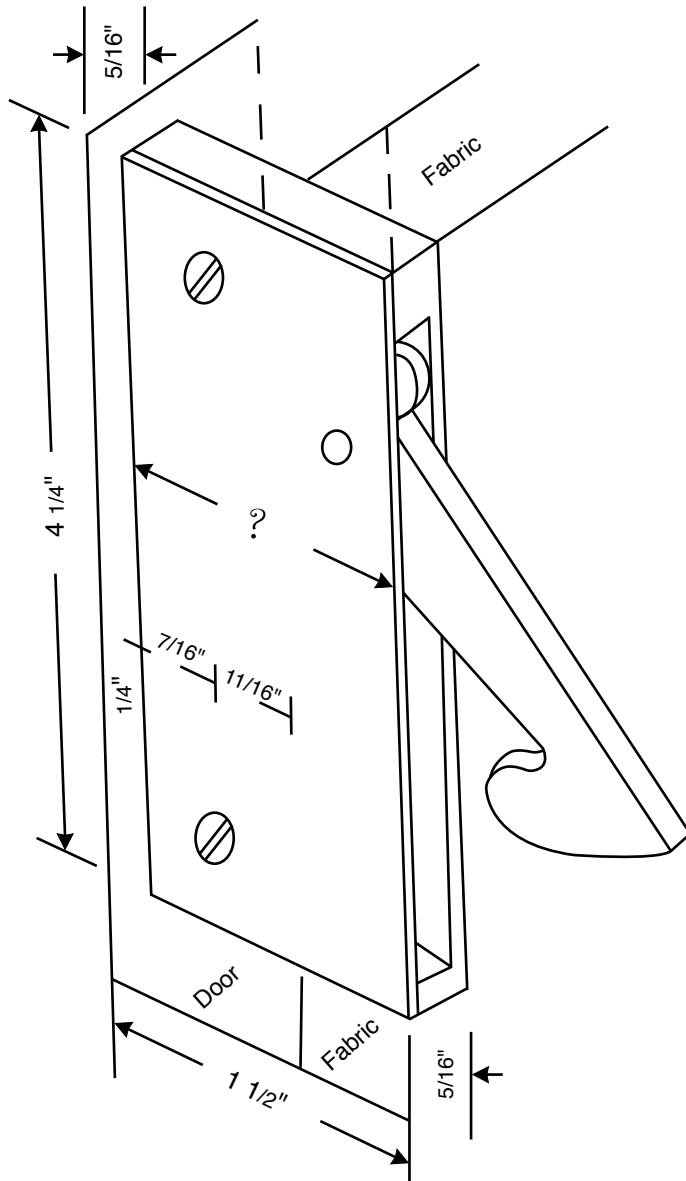

AR158 Edge Pull

Please Call For Assistance
 Ph: 631-293-8273
 Fax: 631-293-3617
 e-mail: Support@rajack.com

Rajack Designs, Ltd.

Depth: See Size List
 Width: 5/16"
 Length: 4 1/4"

Standard Sizes
 3/4"
 1"

FE158 Edge Pull

Rajack Designs, Ltd.

Please Call For Assistance
 Ph: 631-293-8273
 Fax: 631-293-3617
 e-mail: Support@rajack.com

Depth: 00/00"
 Width: ?"
 Length: 00/00"

Standard Sizes

LH
 RH

- Standard Finishes**
- US3 - Polished Brass
 - US3A - Polished Brass (No Lacquer)
 - US4 - Satin Brass
 - US4A - Satin Brass (No Lacquer)
 - US10 - Bright Bronze
 - US10B - Oil Rubbed Bronze
 - US14 - Polished Nickel
 - US15 - Satin Nickel
 - US26 - Polished Chrome
 - US26D - Satin Chrome

FE158F Fabric Panel Edge Pull

Rajack Designs, Ltd.

Depth: 00/00"
 Width: 00/00"
 Length: 00/00"

Standard Sizes

LH
 RH

- Standard Finishes**
- US3 - Polished Brass
 - US3A - Polished Brass (No Lacquer)
 - US4 - Satin Brass
 - US4A - Satin Brass (No Lacquer)
 - US10 - Bright Bronze
 - US10B - Oil Rubbed Bronze
 - US14 - Polished Nickel
 - US15 - Satin Nickel
 - US26 - Polished Chrome
 - US26D - Satin Chrome

Standard Sizes

LH
RH

Depth: 5/16"
 Width: 7/8"
 Length: 2 1/2"

FE1260 Edge Pull