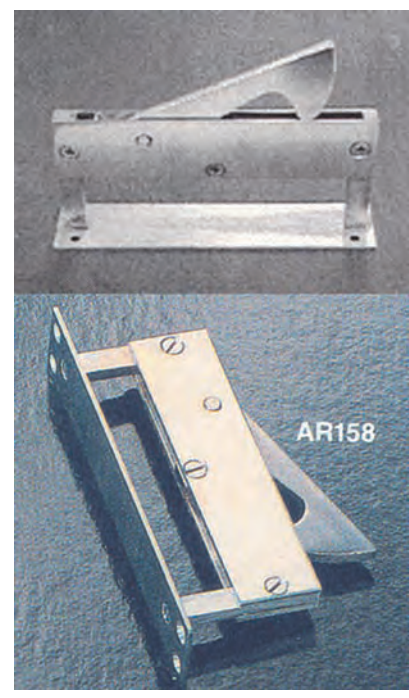

Please Call For Assistance
 Ph: 631-293-8273
 Fax: 631-293-3617
 e-mail: Support@rajack.com

Rajack Designs, Ltd.

Depth: 1"
 Width: 5/16"
 Length: See Size List

Standard Sizes
 4 1/2"

- ### Standard Finishes
- US3 - Polished Brass
 - US3A - Polished Brass (No Lacquer)
 - US4 - Satin Brass
 - US4A - Satin Brass (No Lacquer)
 - US10 - Bright Bronze
 - US10B - Oil Rubbed Bronze
 - US14 - Polished Nickel
 - US15 - Satin Nickel
 - US26 - Polished Chrome
 - US26D - Satin Chrome

AR158 Edge Pull

Please Call For Assistance
 Ph: 631-293-8273
 Fax: 631-293-3617
 e-mail: Support@rajack.com

Rajack Designs, Ltd.

Depth: See Size List
 Width: 5/16"
 Length: 4 1/4"

Standard Sizes
 3/4"
 1"

FE158 Edge Pull

Rajack Designs, Ltd.

Please Call For Assistance
 Ph: 631-293-8273
 Fax: 631-293-3617
 e-mail: Support@rajack.com

Depth: 00/00"
 Width: ?"
 Length: 00/00"

Standard Sizes

LH
 RH

- Standard Finishes**
- US3 - Polished Brass
 - US3A - Polished Brass (No Lacquer)
 - US4 - Satin Brass
 - US4A - Satin Brass (No Lacquer)
 - US10 - Bright Bronze
 - US10B - Oil Rubbed Bronze
 - US14 - Polished Nickel
 - US15 - Satin Nickel
 - US26 - Polished Chrome
 - US26D - Satin Chrome

FE158F Fabric Panel Edge Pull

Rajack Designs, Ltd.

Depth: 00/00"
 Width: 00/00"
 Length: 00/00"

Standard Sizes

LH
 RH

- Standard Finishes**
- US3 - Polished Brass
 - US3A - Polished Brass (No Lacquer)
 - US4 - Satin Brass
 - US4A - Satin Brass (No Lacquer)
 - US10 - Bright Bronze
 - US10B - Oil Rubbed Bronze
 - US14 - Polished Nickel
 - US15 - Satin Nickel
 - US26 - Polished Chrome
 - US26D - Satin Chrome