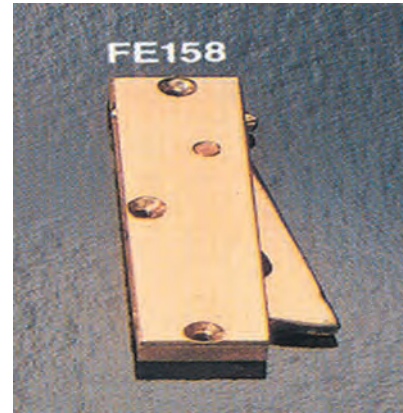

Please Call For Assistance
 Ph: 631-293-8273
 Fax: 631-293-3617
 e-mail: Support@rajack.com

Rajack Designs, Ltd.

Depth: 1"
 Width: 5/16"
 Length: See Size List

Standard Sizes
 4 1/2"

- ### Standard Finishes
- US3 - Polished Brass
 - US3A - Polished Brass (No Lacquer)
 - US4 - Satin Brass
 - US4A - Satin Brass (No Lacquer)
 - US10 - Bright Bronze
 - US10B - Oil Rubbed Bronze
 - US14 - Polished Nickel
 - US15 - Satin Nickel
 - US26 - Polished Chrome
 - US26D - Satin Chrome

AR158 Edge Pull

Please Call For Assistance
 Ph: 631-293-8273
 Fax: 631-293-3617
 e-mail: Support@rajack.com

Rajack Designs, Ltd.

Depth: See Size List
 Width: 5/16"
 Length: 4 1/4"

Standard Sizes
 3/4"
 1"

FE158 Edge Pull

Rajack Designs, Ltd.

Please Call For Assistance
 Ph: 631-293-8273
 Fax: 631-293-3617
 e-mail: Support@rajack.com

Depth: 00/00"
 Width: ?"
 Length: 00/00"

Standard Sizes

LH
 RH

- Standard Finishes**
- US3 - Polished Brass
 - US3A - Polished Brass (No Lacquer)
 - US4 - Satin Brass
 - US4A - Satin Brass (No Lacquer)
 - US10 - Bright Bronze
 - US10B - Oil Rubbed Bronze
 - US14 - Polished Nickel
 - US15 - Satin Nickel
 - US26 - Polished Chrome
 - US26D - Satin Chrome

FE158F Fabric Panel Edge Pull

Rajack Designs, Ltd.

Depth: 00/00"
 Width: 00/00"
 Length: 00/00"

Standard Sizes

LH
 RH

- Standard Finishes**
- US3 - Polished Brass
 - US3A - Polished Brass (No Lacquer)
 - US4 - Satin Brass
 - US4A - Satin Brass (No Lacquer)
 - US10 - Bright Bronze
 - US10B - Oil Rubbed Bronze
 - US14 - Polished Nickel
 - US15 - Satin Nickel
 - US26 - Polished Chrome
 - US26D - Satin Chrome