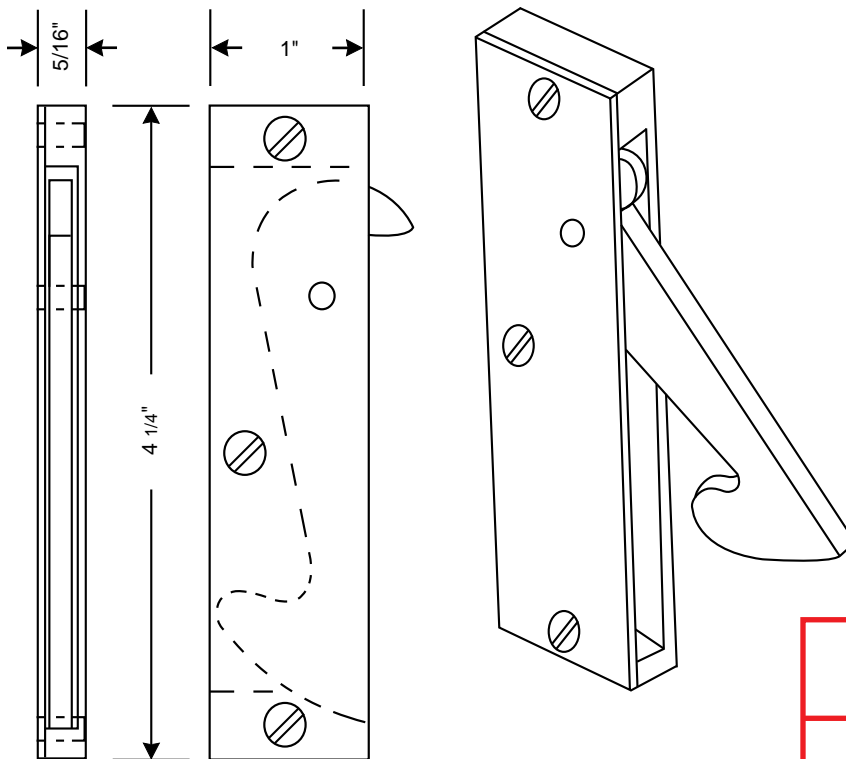

Please Call For Assistance
 Ph: 631-293-8273
 Fax: 631-293-3617
 e-mail: Support@rajack.com

Rajack Designs, Ltd.

Depth: 1"
 Width: 5/16"
 Length: See Size List

Standard Sizes
 4 1/2"

- ### Standard Finishes
- US3 - Polished Brass
 - US3A - Polished Brass (No Lacquer)
 - US4 - Satin Brass
 - US4A - Satin Brass (No Lacquer)
 - US10 - Bright Bronze
 - US10B - Oil Rubbed Bronze
 - US14 - Polished Nickel
 - US15 - Satin Nickel
 - US26 - Polished Chrome
 - US26D - Satin Chrome

AR158 Edge Pull

Please Call For Assistance
 Ph: 631-293-8273
 Fax: 631-293-3617
 e-mail: Support@rajack.com

Rajack Designs, Ltd.

Depth: See Size List
 Width: 5/16"
 Length: 4 1/4"

Standard Sizes
 3/4"
 1"

FE158F Fabric Panel Edge Pull

Rajack Designs, Ltd.

Depth: 00/00"
 Width: 00/00"
 Length: 00/00"

Standard Sizes

LH
 RH

- Standard Finishes**
- US3 - Polished Brass
 - US3A - Polished Brass (No Lacquer)
 - US4 - Satin Brass
 - US4A - Satin Brass (No Lacquer)
 - US10 - Bright Bronze
 - US10B - Oil Rubbed Bronze
 - US14 - Polished Nickel
 - US15 - Satin Nickel
 - US26 - Polished Chrome
 - US26D - Satin Chrome

Standard Sizes

LH
RH

Depth: 5/16"
 Width: 7/8"
 Length: 2 1/2"

FE1260 Edge Pull