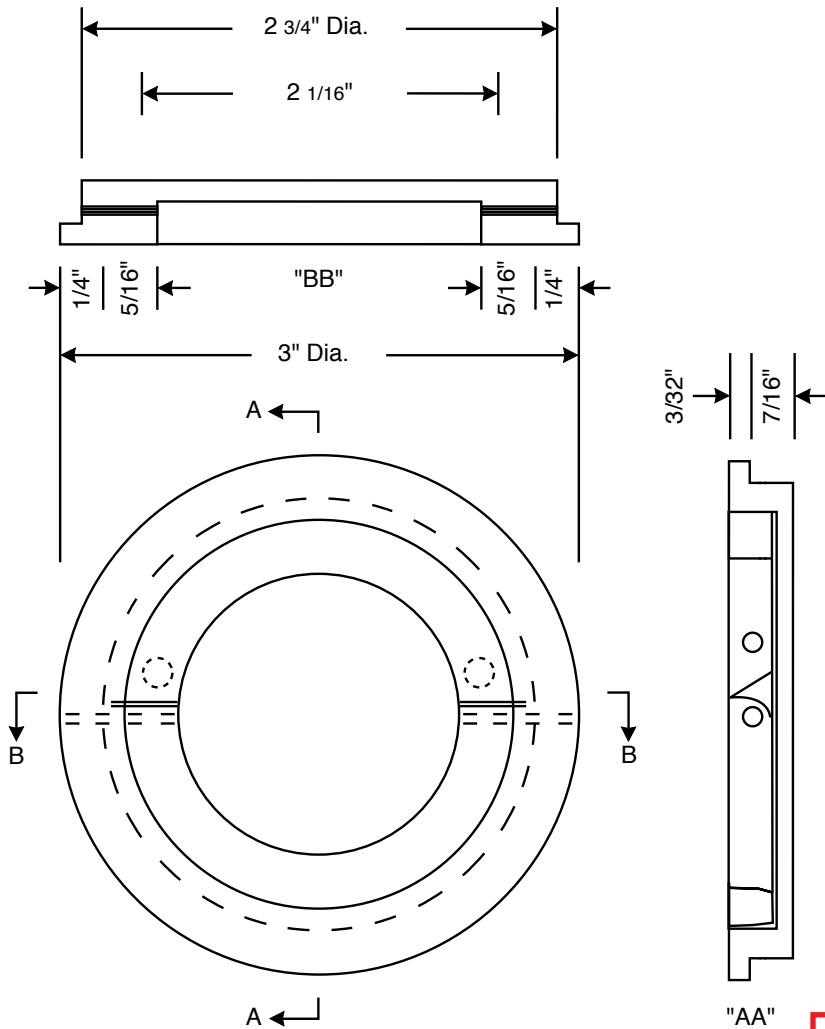

RJ575 - Rectangular Recessed Pull - 3 1/2" or 5"

Rajack Designs, Ltd.

Depth: 3/4"
 Width: 1 3/4"
 Length: See Size List

Standard Sizes
 2 1/2"
 3"

- ### Standard Finishes
- US3 - Polished Brass
 - US3A - Polished Brass (No Lacquer)
 - US4 - Satin Brass
 - US4A - Satin Brass (No Lacquer)
 - US10 - Bright Bronze
 - US10B - Oil Rubbed Bronze
 - US14 - Polished Nickel
 - US15 - Satin Nickel
 - US26 - Polished Chrome
 - US26D - Satin Chrome

RJ620 Recessed Pull - 2 1/2" and 3"

Rajack Designs, Ltd.

Depth: 7/16"
 Width: 00/0"
 Length: See Size List

Standard Sizes
 2 1/2"
 3"

- Standard Finishes**
- US3 - Polished Brass
 - US3A - Polished Brass (No Lacquer)
 - US4 - Satin Brass
 - US4A - Satin Brass (No Lacquer)
 - US10 - Bright Bronze
 - US10B - Oil Rubbed Bronze
 - US14 - Polished Nickel
 - US15 - Satin Nickel
 - US26 - Polished Chrome
 - US26D - Satin Chrome

RJ630 - Recessed Ring Pull - 2 1/2" and 3"

Rajack Designs, Ltd.

Depth: 0/00"
 Width: 00/0"
 Length: See Size List

Standard Sizes
2"
2½"
3"

Standard Finishes
US3 - Polished Brass
US3A - Polished Brass (No Lacquer)
US4 - Satin Brass
US4A - Satin Brass (No Lacquer)
US10 - Bright Bronze
US10B - Oil Rubbed Bronze
US14 - Polished Nickel
US15 - Satin Nickel
US26 - Polished Chrome
US26D - Satin Chrome

1731 Half Moon Flush Pull - 2", 2½" or 3"