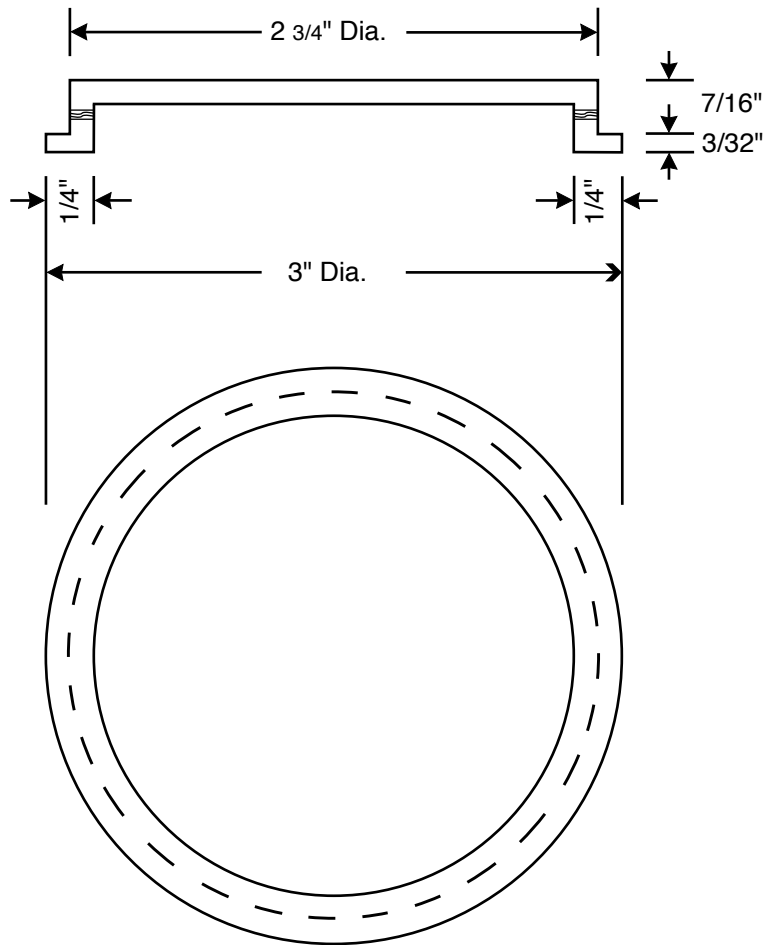

RJ575 - Rectangular Recessed Pull - 3 1/2" or 5"

Rajack Designs, Ltd.

Depth: 3/4"
 Width: 1 3/4"
 Length: See Size List

Standard Sizes
 2 1/2"
 3"

- ### Standard Finishes
- US3 - Polished Brass
 - US3A - Polished Brass (No Lacquer)
 - US4 - Satin Brass
 - US4A - Satin Brass (No Lacquer)
 - US10 - Bright Bronze
 - US10B - Oil Rubbed Bronze
 - US14 - Polished Nickel
 - US15 - Satin Nickel
 - US26 - Polished Chrome
 - US26D - Satin Chrome

RJ620 Recessed Pull - 2 1/2" and 3"

Rajack Designs, Ltd.

Depth: 7/16"
 Width: 00/0"
 Length: See Size List

Standard Sizes
 2 1/2"
 3"

- Standard Finishes**
- US3 - Polished Brass
 - US3A - Polished Brass (No Lacquer)
 - US4 - Satin Brass
 - US4A - Satin Brass (No Lacquer)
 - US10 - Bright Bronze
 - US10B - Oil Rubbed Bronze
 - US14 - Polished Nickel
 - US15 - Satin Nickel
 - US26 - Polished Chrome
 - US26D - Satin Chrome

RJ630 - Recessed Ring Pull - 2 1/2" and 3"

Rajack Designs, Ltd.

Depth: 0/00"
 Width: 00/0"
 Length: See Size List

Standard Sizes
2"
2½"
3"

Standard Finishes
US3 - Polished Brass
US3A - Polished Brass (No Lacquer)
US4 - Satin Brass
US4A - Satin Brass (No Lacquer)
US10 - Bright Bronze
US10B - Oil Rubbed Bronze
US14 - Polished Nickel
US15 - Satin Nickel
US26 - Polished Chrome
US26D - Satin Chrome

1731 Half Moon Flush Pull - 2", 2½" or 3"