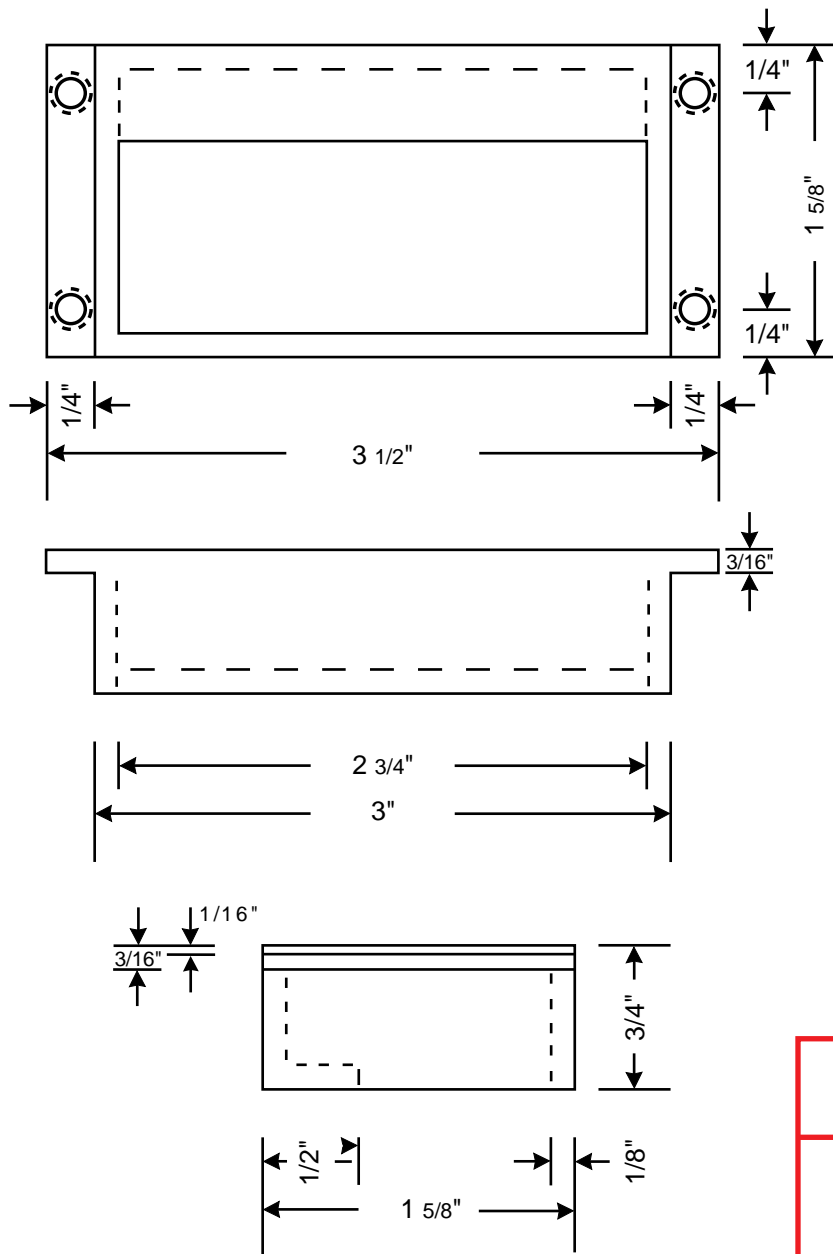

Please Call For Assistance
Ph: 631-293-8273
Fax: 631-293-3617
e-mail: Support@rajack.com

Rajack Designs, Ltd.

Depth: 7/8"
Width: 1 5/8"
Length: See Size List

Standard Sizes
3 1/2"

1. ### Standard Finishes
2. US3 - Polished Brass
   - US3A - Polished Brass (No Lacquer)
   - US4 - Satin Brass
   - US4A - Satin Brass (No Lacquer)
   - US10 - Bright Bronze
   - US10B - Oil Rubbed Bronze
   - US14 - Polished Nickel
   - US15 - Satin Nickel
   - US26 - Polished Chrome
   - US26D - Satin Chrome

RJ75 - Recessed flush pull for drawers and cabinets