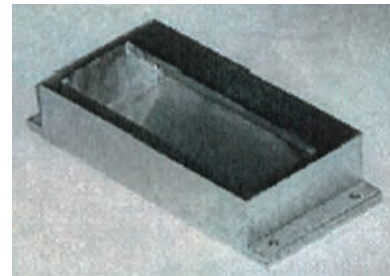

Please Call For Assistance
 Ph: 631-293-8273
 Fax: 631-293-3617
 e-mail: Support@rajack.com

Rajack Designs, Ltd.

Depth: 7/8"
 Width: 1 5/8"
 Length: See Size List

Standard Sizes
 3 1/2"

- ### Standard Finishes
- US3 - Polished Brass
 - US3A - Polished Brass (No Lacquer)
 - US4 - Satin Brass
 - US4A - Satin Brass (No Lacquer)
 - US10 - Bright Bronze
 - US10B - Oil Rubbed Bronze
 - US14 - Polished Nickel
 - US15 - Satin Nickel
 - US26 - Polished Chrome
 - US26D - Satin Chrome

RJ75 - Recessed flush pull for drawers and cabinets

Please Call For Assistance
 Ph: 631-293-8273
 Fax: 631-293-3617
 e-mail: Support@rajack.com

Rajack Designs, Ltd.

Depth: 5/8"
 Width: 1 3/4"
 Length: See Size List

RJ575 - Rectangular Recessed Pull - 3 1/2" or 5"

Rajack Designs, Ltd.

Depth: 3/4"
 Width: 1 3/4"
 Length: See Size List

Standard Sizes
 2 1/2"
 3"

- ### Standard Finishes
- US3 - Polished Brass
 - US3A - Polished Brass (No Lacquer)
 - US4 - Satin Brass
 - US4A - Satin Brass (No Lacquer)
 - US10 - Bright Bronze
 - US10B - Oil Rubbed Bronze
 - US14 - Polished Nickel
 - US15 - Satin Nickel
 - US26 - Polished Chrome
 - US26D - Satin Chrome

RJ620 Recessed Pull - 2 1/2" and 3"

Rajack Designs, Ltd.

Depth: 7/16"
 Width: 00/0"
 Length: See Size List

Standard Sizes
 2 1/2"
 3"

- Standard Finishes**
- US3 - Polished Brass
 - US3A - Polished Brass (No Lacquer)
 - US4 - Satin Brass
 - US4A - Satin Brass (No Lacquer)
 - US10 - Bright Bronze
 - US10B - Oil Rubbed Bronze
 - US14 - Polished Nickel
 - US15 - Satin Nickel
 - US26 - Polished Chrome
 - US26D - Satin Chrome