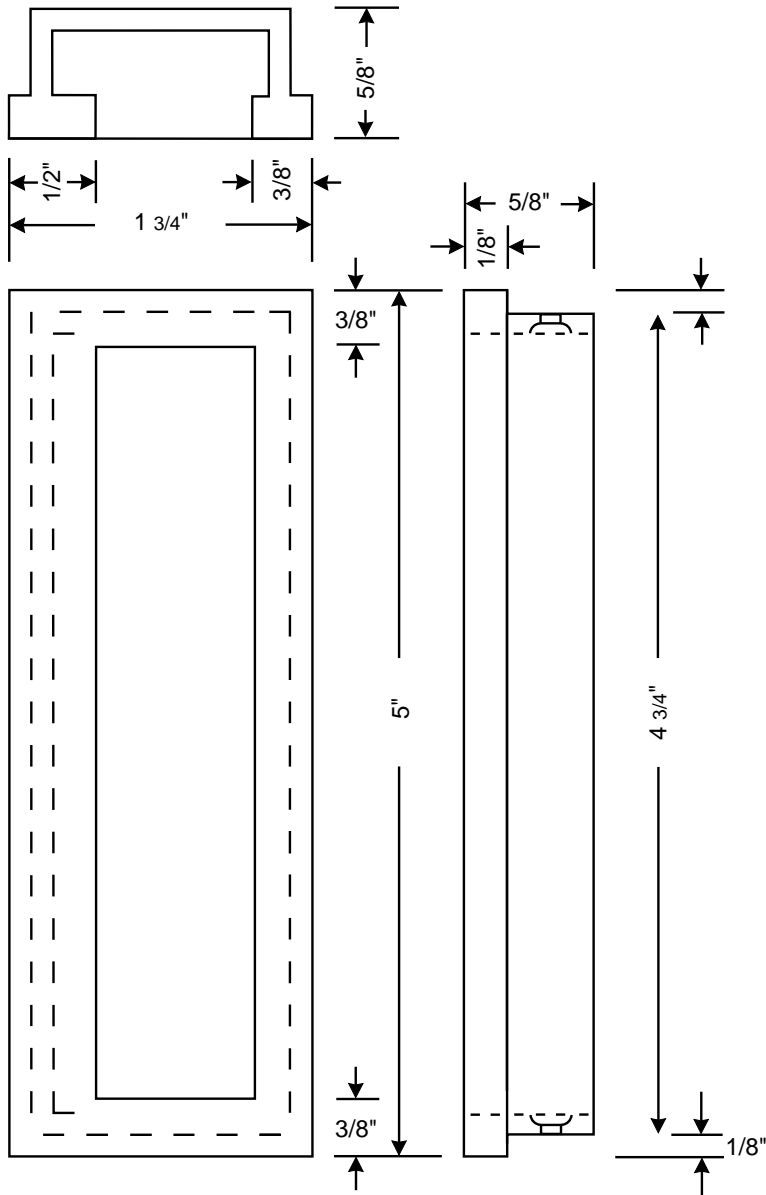

RJ75 - Recessed flush pull for drawers and cabinets

Please Call For Assistance
 Ph: 631-293-8273
 Fax: 631-293-3617
 e-mail: Support@rajack.com

Rajack Designs, Ltd.

Depth: 5/8"
 Width: 1 3/4"
 Length: See Size List

RJ575 - Rectangular Recessed Pull - 3 1/2" or 5"

Rajack Designs, Ltd.

Depth: 3/4"
 Width: 1 3/4"
 Length: See Size List

Standard Sizes
 2 1/2"
 3"

- ### Standard Finishes
- US3 - Polished Brass
 - US3A - Polished Brass (No Lacquer)
 - US4 - Satin Brass
 - US4A - Satin Brass (No Lacquer)
 - US10 - Bright Bronze
 - US10B - Oil Rubbed Bronze
 - US14 - Polished Nickel
 - US15 - Satin Nickel
 - US26 - Polished Chrome
 - US26D - Satin Chrome

RJ620 Recessed Pull - 2 1/2" and 3"

Rajack Designs, Ltd.

Depth: 7/16"
 Width: 00/0"
 Length: See Size List

Standard Sizes
 2 1/2"
 3"

- Standard Finishes**
- US3 - Polished Brass
 - US3A - Polished Brass (No Lacquer)
 - US4 - Satin Brass
 - US4A - Satin Brass (No Lacquer)
 - US10 - Bright Bronze
 - US10B - Oil Rubbed Bronze
 - US14 - Polished Nickel
 - US15 - Satin Nickel
 - US26 - Polished Chrome
 - US26D - Satin Chrome

1731 Half Moon Flush Pull - 2", 2½" or 3"