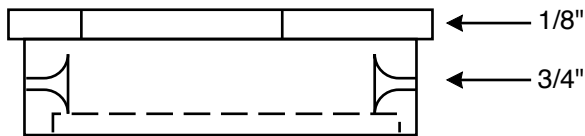

RJ575 - Rectangular Recessed Pull - 3 1/2" or 5"

Rajack Designs, Ltd.

Depth: 3/4"
 Width: 1 3/4"
 Length: See Size List

Standard Sizes
 2 1/2"
 3"

- ### Standard Finishes
- US3 - Polished Brass
 - US3A - Polished Brass (No Lacquer)
 - US4 - Satin Brass
 - US4A - Satin Brass (No Lacquer)
 - US10 - Bright Bronze
 - US10B - Oil Rubbed Bronze
 - US14 - Polished Nickel
 - US15 - Satin Nickel
 - US26 - Polished Chrome
 - US26D - Satin Chrome

RJ620 Recessed Pull - 2 1/2" and 3"

Rajack Designs, Ltd.

Depth: 7/16"
 Width: 00/0"
 Length: See Size List

Standard Sizes
 2 1/2"
 3"

- Standard Finishes**
- US3 - Polished Brass
 - US3A - Polished Brass (No Lacquer)
 - US4 - Satin Brass
 - US4A - Satin Brass (No Lacquer)
 - US10 - Bright Bronze
 - US10B - Oil Rubbed Bronze
 - US14 - Polished Nickel
 - US15 - Satin Nickel
 - US26 - Polished Chrome
 - US26D - Satin Chrome

RJ630 - Recessed Ring Pull - 2 1/2" and 3"

Rajack Designs, Ltd.

Depth: 0/00"
 Width: 00/0"
 Length: See Size List

Standard Sizes
2"
2½"
3"

Standard Finishes
US3 - Polished Brass
US3A - Polished Brass (No Lacquer)
US4 - Satin Brass
US4A - Satin Brass (No Lacquer)
US10 - Bright Bronze
US10B - Oil Rubbed Bronze
US14 - Polished Nickel
US15 - Satin Nickel
US26 - Polished Chrome
US26D - Satin Chrome