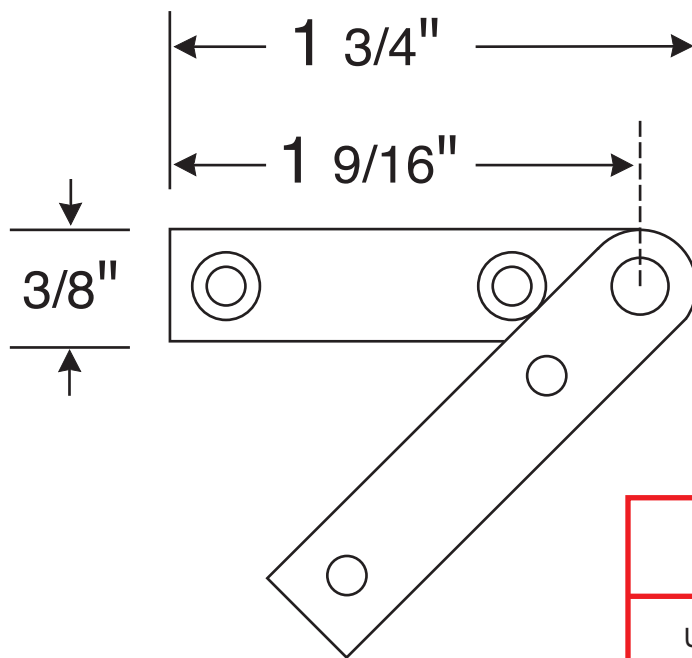

Rajack Designs, Ltd.

CH-45

Standard Finishes

- US3 - Polished Brass
- US3A - Polished Brass (No Lacquer)
- US4 - Satin Brass
- US4A - Satin Brass (No Lacquer)
- US10 - Bright Bronze
- US10B - Oil Rubbed Bronze
- US14 - Polished Nickel
- US15 - Satin Nickel
- US26 - Polished Chrome
- US26D - Satin Chrome