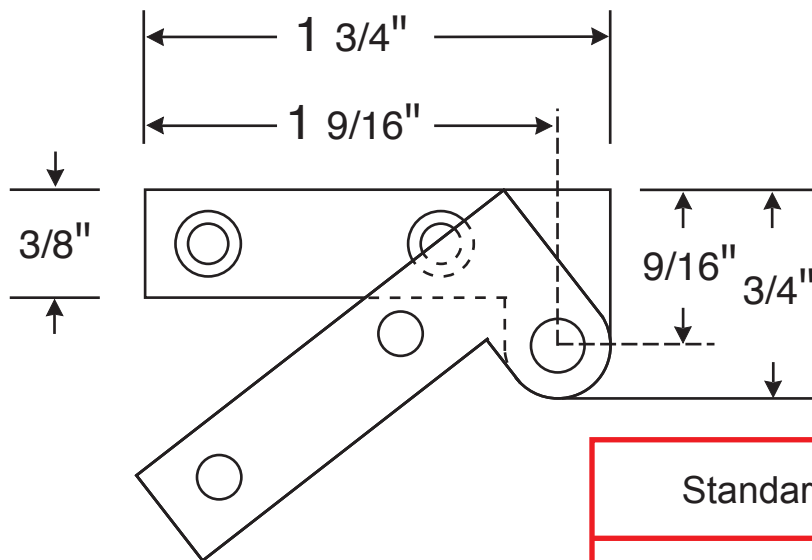

JAK-10 Offset Pivot Cabinet Hinge

Rajack Designs, Ltd.

JAK-25

Standard Finishes

- US3 - Polished Brass
- US3A - Polished Brass (No Lacquer)
- US4 - Satin Brass
- US4A - Satin Brass (No Lacquer)
- US10 - Bright Bronze
- US10B - Oil Rubbed Bronze
- US14 - Polished Nickel
- US15 - Satin Nickel
- US26 - Polished Chrome
- US26D - Satin Chrome