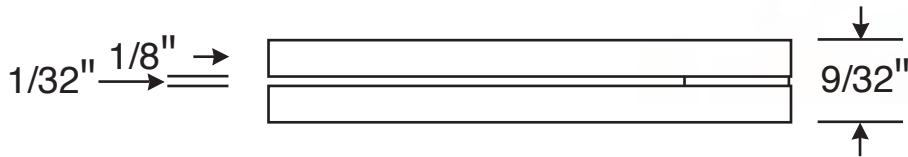

Rajack Designs, Ltd.

CH-45

Standard Finishes

- US3 - Polished Brass
- US3A - Polished Brass (No Lacquer)
- US4 - Satin Brass
- US4A - Satin Brass (No Lacquer)
- US10 - Bright Bronze
- US10B - Oil Rubbed Bronze
- US14 - Polished Nickel
- US15 - Satin Nickel
- US26 - Polished Chrome
- US26D - Satin Chrome