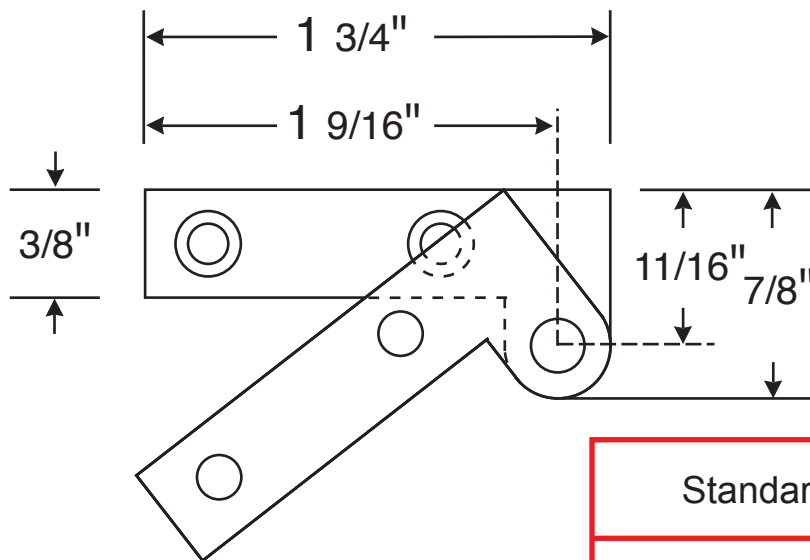

Rajack Designs, Ltd.

RA-50

Standard Finishes

- US3 - Polished Brass
- US3A - Polished Brass (No Lacquer)
- US4 - Satin Brass
- US4A - Satin Brass (No Lacquer)
- US10 - Bright Bronze
- US10B - Oil Rubbed Bronze
- US14 - Polished Nickel
- US15 - Satin Nickel
- US26 - Polished Chrome
- US26D - Satin Chrome

RA-50 Offset Pivot Cabinet Hinge