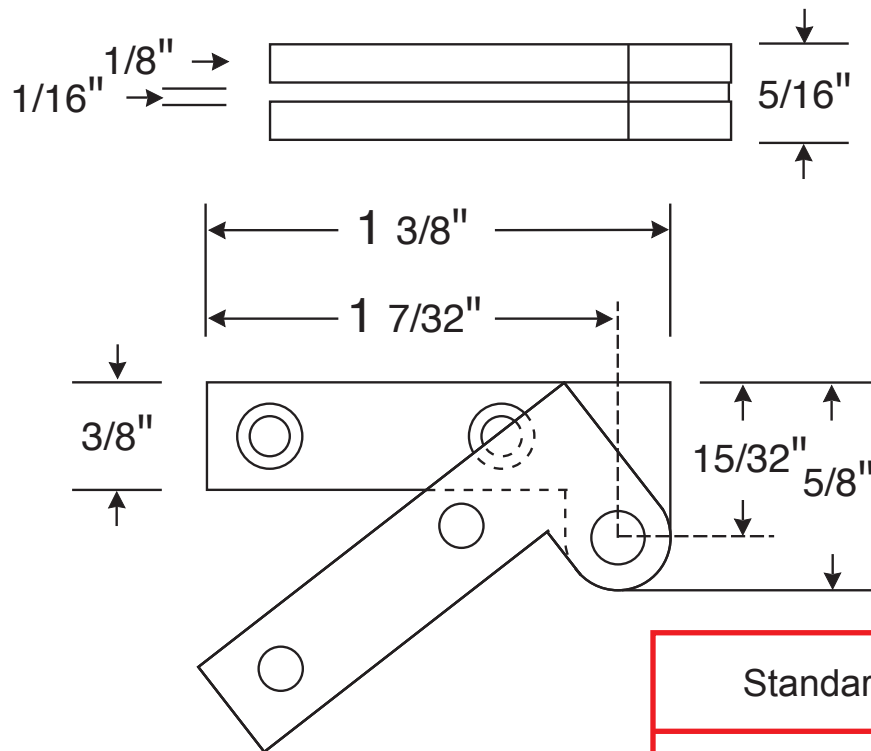

Rajack Designs, Ltd.

JAK-10

Standard Finishes

- US3 - Polished Brass
- US3A - Polished Brass (No Lacquer)
- US4 - Satin Brass
- US4A - Satin Brass (No Lacquer)
- US10 - Bright Bronze
- US10B - Oil Rubbed Bronze
- US14 - Polished Nickel
- US15 - Satin Nickel
- US26 - Polished Chrome
- US26D - Satin Chrome

JAK-10 Offset Pivot Cabinet Hinge