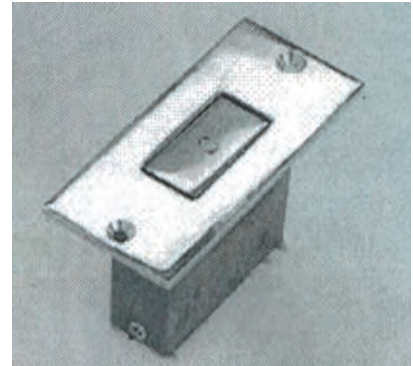

Rajack Designs, Ltd.

Depth: 5/8"
 Thickness: 1/8"
 Length: See Size List

Standard Sizes
 2 3/4"

- ### Standard Finishes
- US3 - Polished Brass
 - US3A - Polished Brass (No Lacquer)
 - US4 - Satin Brass
 - US4A - Satin Brass (No Lacquer)
 - US10 - Bright Bronze
 - US10B - Oil Rubbed Bronze
 - US14 - Polished Nickel
 - US15 - Satin Nickel
 - US26 - Polished Chrome
 - US26D - Satin Chrome

Rajack Designs, Ltd.

Depth: 1 1/2"
 Width: 1 1/4"
 Length: See Size List

Standard Sizes
 3 1/4"

- Standard Finishes**
- US3 - Polished Brass
 - US3A - Polished Brass (No Lacquer)
 - US4 - Satin Brass
 - US4A - Satin Brass (No Lacquer)
 - US10 - Bright Bronze
 - US10B - Oil Rubbed Bronze
 - US14 - Polished Nickel
 - US15 - Satin Nickel
 - US26 - Polished Chrome
 - US26D - Satin Chrome