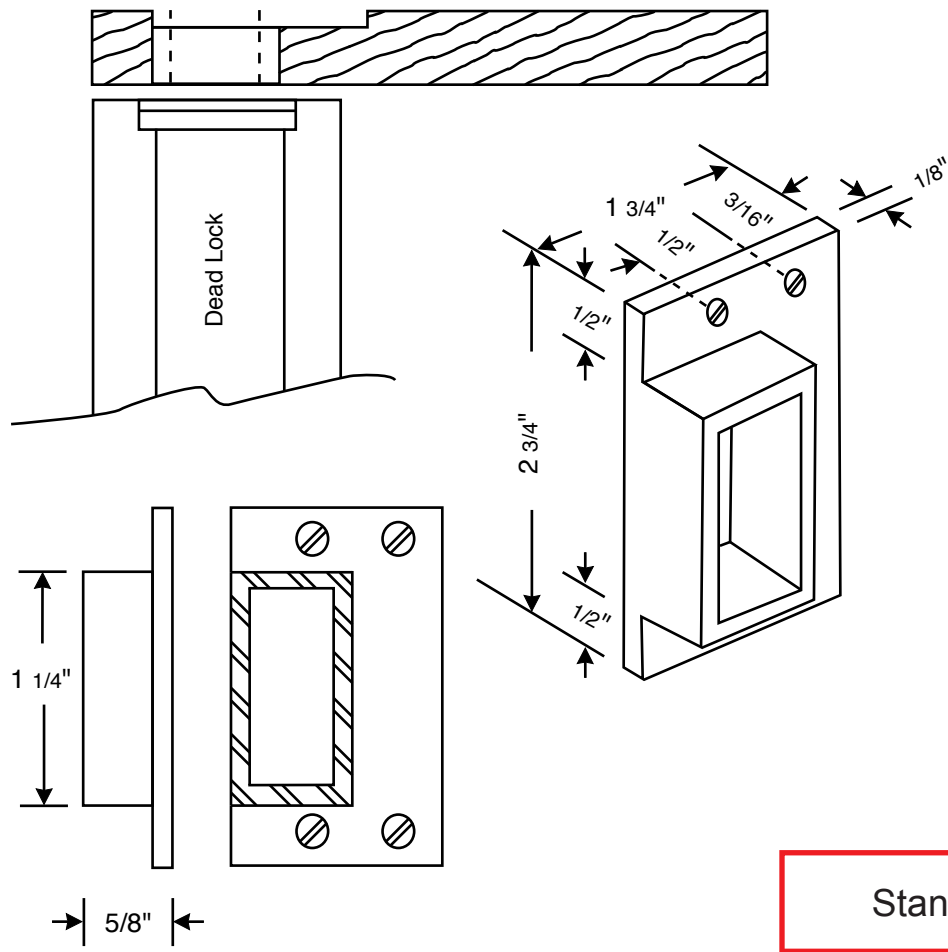

Rajack Designs, Ltd.

Depth: 5/8"
 Thickness: 1/8"
 Length: See Size List

Standard Sizes
 2 3/4"

- ### Standard Finishes
- US3 - Polished Brass
 - US3A - Polished Brass (No Lacquer)
 - US4 - Satin Brass
 - US4A - Satin Brass (No Lacquer)
 - US10 - Bright Bronze
 - US10B - Oil Rubbed Bronze
 - US14 - Polished Nickel
 - US15 - Satin Nickel
 - US26 - Polished Chrome
 - US26D - Satin Chrome

Rajack Designs, Ltd.

Depth: 1 1/2"
 Width: 1 1/4"
 Length: See Size List

Standard Sizes
 3 1/4"

- Standard Finishes**
- US3 - Polished Brass
 - US3A - Polished Brass (No Lacquer)
 - US4 - Satin Brass
 - US4A - Satin Brass (No Lacquer)
 - US10 - Bright Bronze
 - US10B - Oil Rubbed Bronze
 - US14 - Polished Nickel
 - US15 - Satin Nickel
 - US26 - Polished Chrome
 - US26D - Satin Chrome