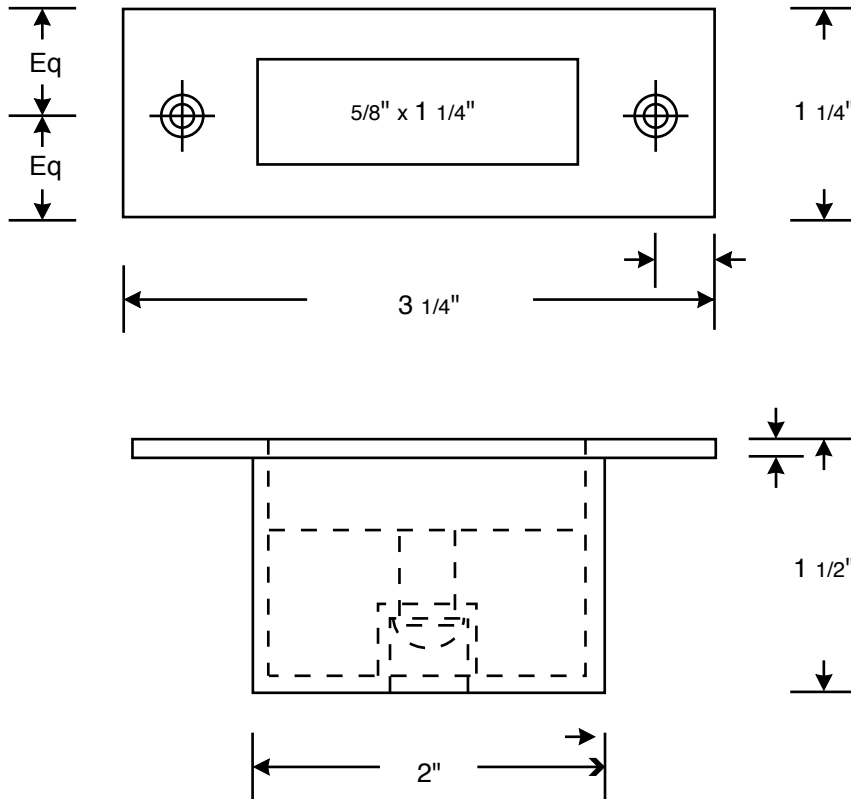

Rajack Designs, Ltd.

Depth: 5/8"
 Thickness: 1/8"
 Length: See Size List

Standard Sizes
 2 3/4"

- ### Standard Finishes
- US3 - Polished Brass
 - US3A - Polished Brass (No Lacquer)
 - US4 - Satin Brass
 - US4A - Satin Brass (No Lacquer)
 - US10 - Bright Bronze
 - US10B - Oil Rubbed Bronze
 - US14 - Polished Nickel
 - US15 - Satin Nickel
 - US26 - Polished Chrome
 - US26D - Satin Chrome

Rajack Designs, Ltd.

Depth: 1 1/2"
 Width: 1 1/4"
 Length: See Size List

Standard Sizes
 3 1/4"

- Standard Finishes**
- US3 - Polished Brass
 - US3A - Polished Brass (No Lacquer)
 - US4 - Satin Brass
 - US4A - Satin Brass (No Lacquer)
 - US10 - Bright Bronze
 - US10B - Oil Rubbed Bronze
 - US14 - Polished Nickel
 - US15 - Satin Nickel
 - US26 - Polished Chrome
 - US26D - Satin Chrome