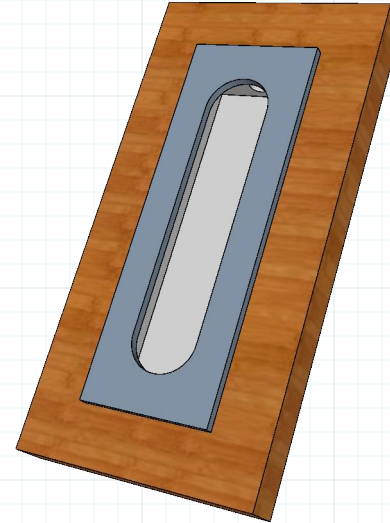

# RJ577 3-1/2" FLUSH PULL

Builders Hardware

#RAJACK

#6 x 3/4 Wood Screw