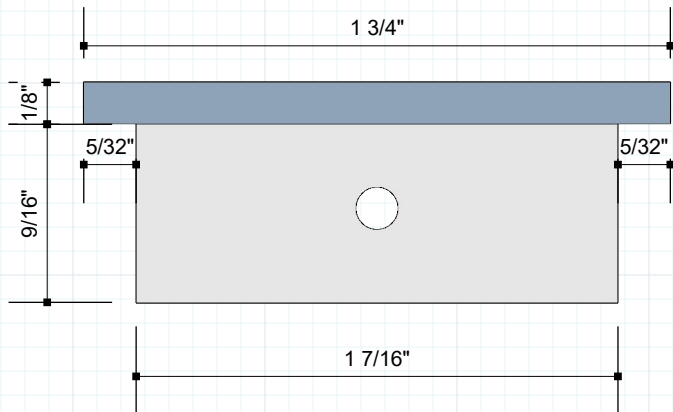

# RJ577 3-1/2" FLUSH PULL

Builders Hardware

#RAJACK

Manufactured to Order  
#6 x 3/4 Screw

SIDE

TOP/BOTTOM

RJ577-3.5-02

RAJACK.com