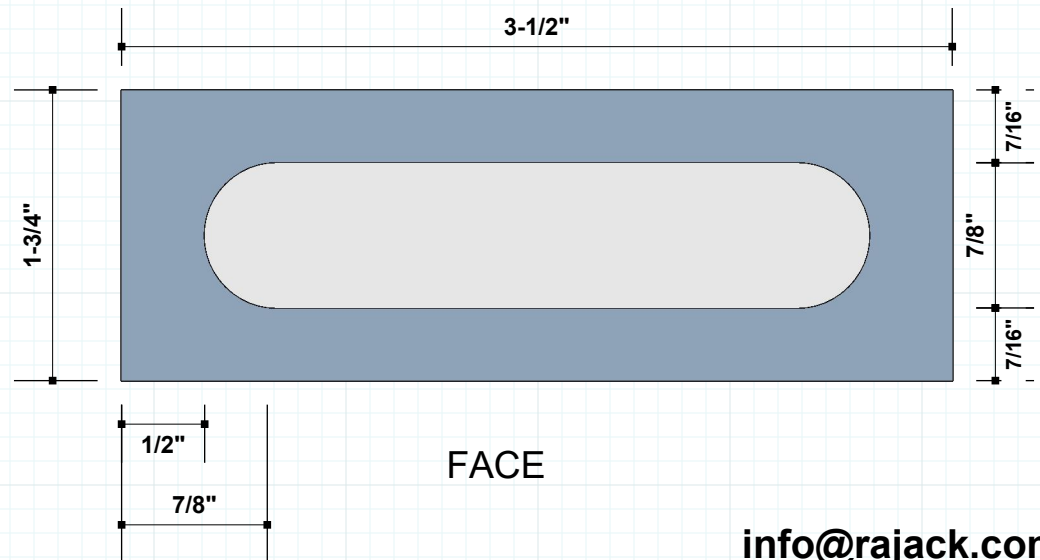

# RJ577 3-1/2" FLUSH PULL

Builders Hardware

#RAJACK

Manufactured to Order  
#6 x 3/4 Screw

SIDE

TOP/BOTTOM

RJ577-3.5-02

RAJACK.com