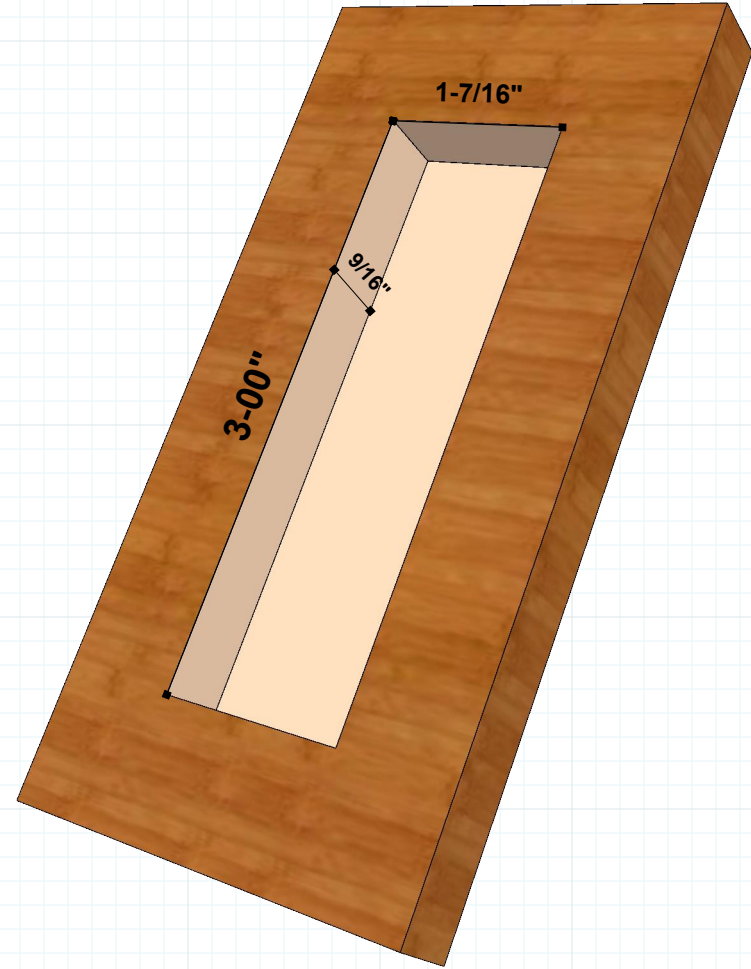

RJ577 3-1/2" FLUSH PULL

Builders Hardware
#RAJACK

#6 x 3/4 Wood Screw

info@rajack.com

RAJACK HARDWARE
95 Rome Street
Farmingdale, NY 11735
631-293-8273 Phone

RJ577-3.5-03

RAJACK.com