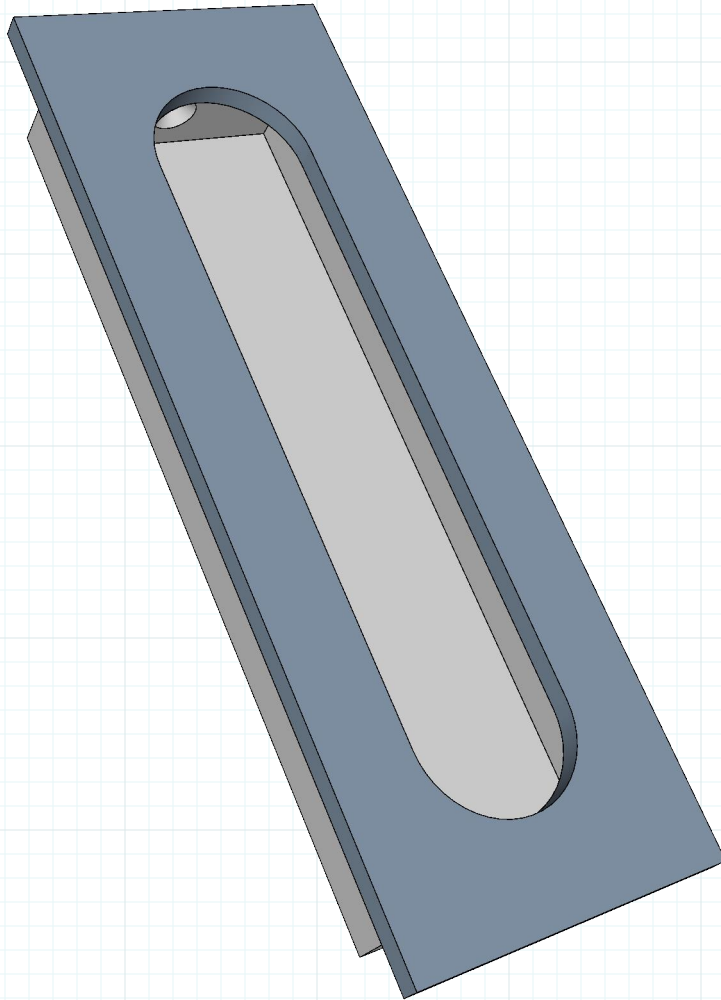

# RJ577 3-1/2" FLUSH PULL

Builders Hardware

#RAJACK

#6 x 3/4 Wood Screw