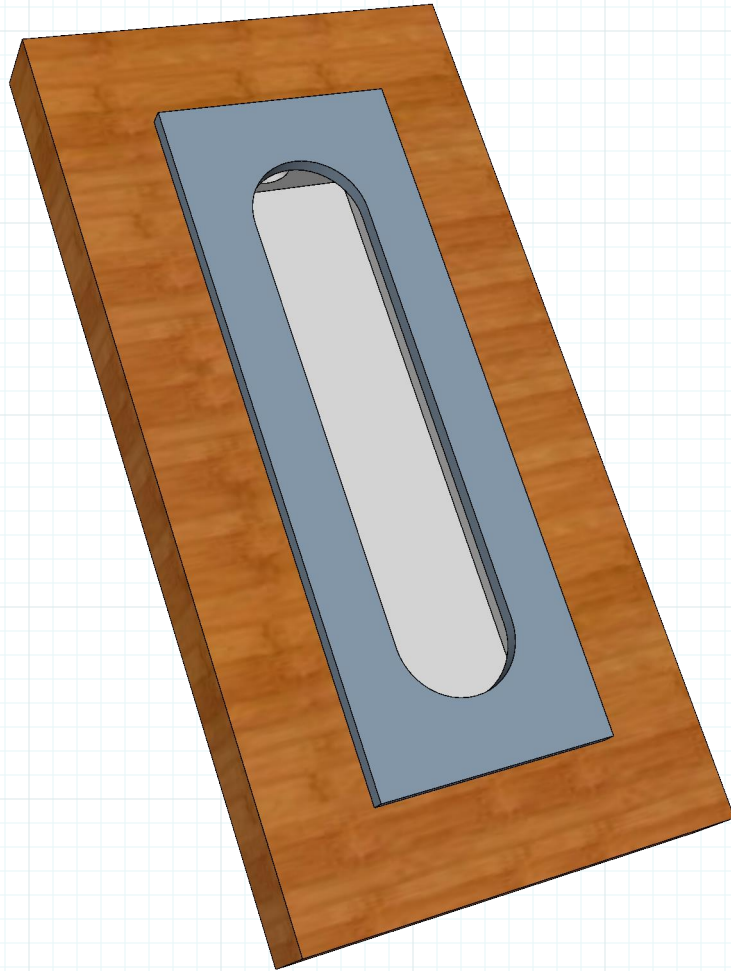

RJ577 3-1/2" FLUSH PULL

Builders Hardware
#RAJACK

#6 x 3/4 Wood Screw

info@rajack.com

RAJACK HARDWARE
95 Rome Street
Farmingdale, NY 11735
631-293-8273 Phone

RJ577-3.5-03

RAJACK.com