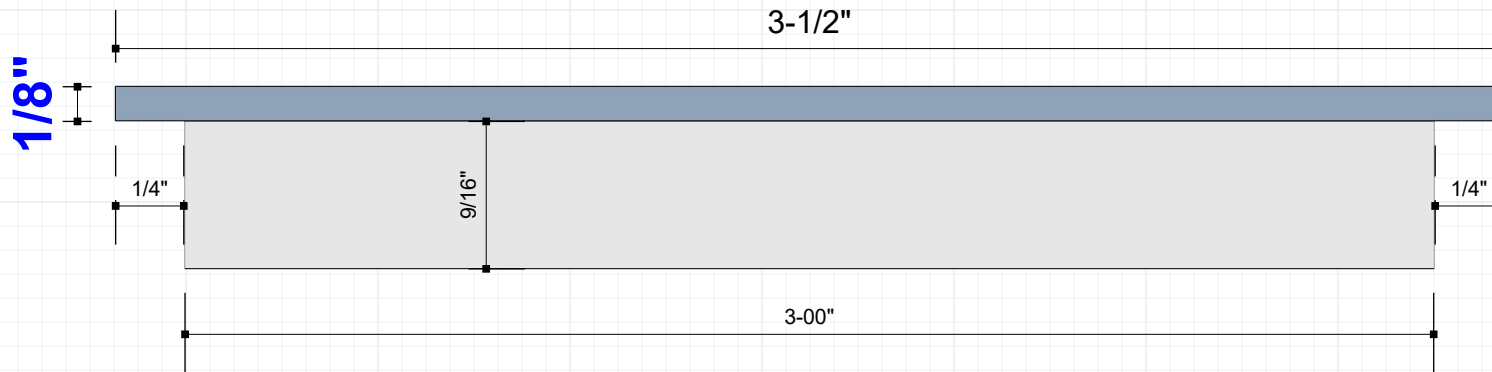

# RJ577 3-1/2" FLUSH PULL

Builders Hardware

#RAJACK

Manufactured to Order  
#6 x 3/4 Screw

SIDE

TOP/BOTTOM

RJ577-3.5-02

RAJACK.com