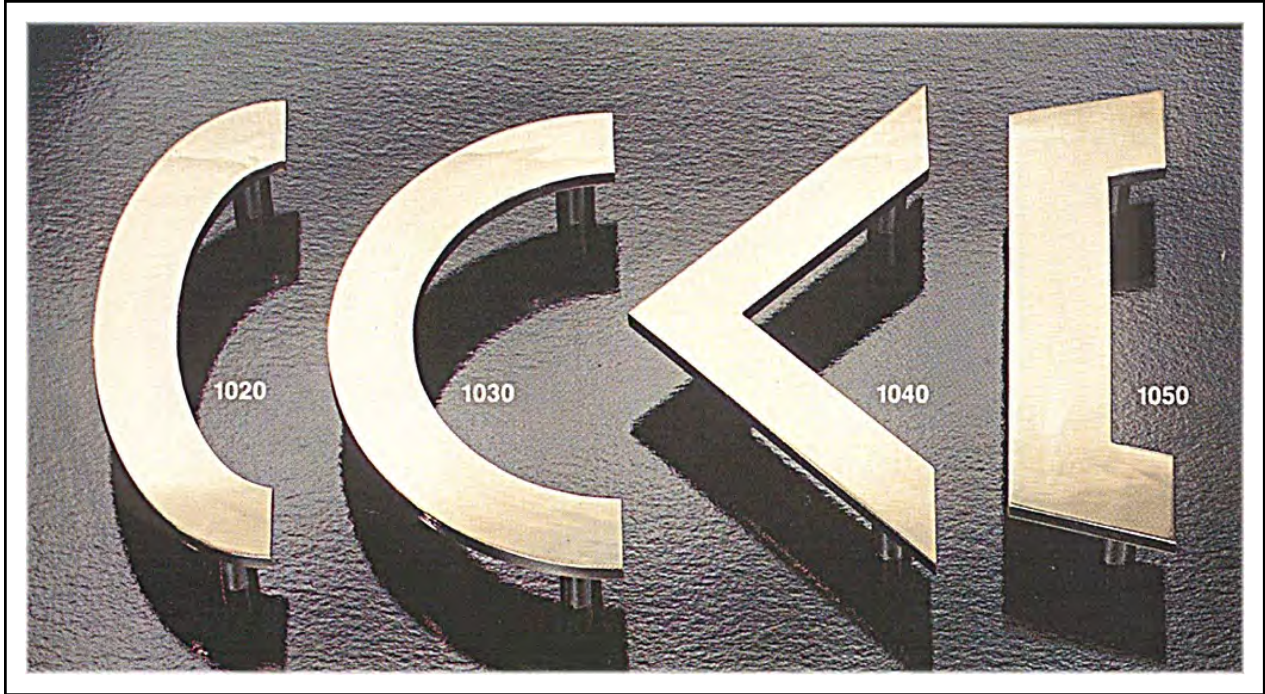

Available with back plate.

Available back to back.

Custom sizes can be specified.

ALL DOOR PULL COME IN 10"L , 12"L & 14"L Sizes. Call or Email to discuss other sizes

#RAJACK

\*ASK ABOUT CUSTOM SIZES

[info@rajack.com](mailto:info@rajack.com)