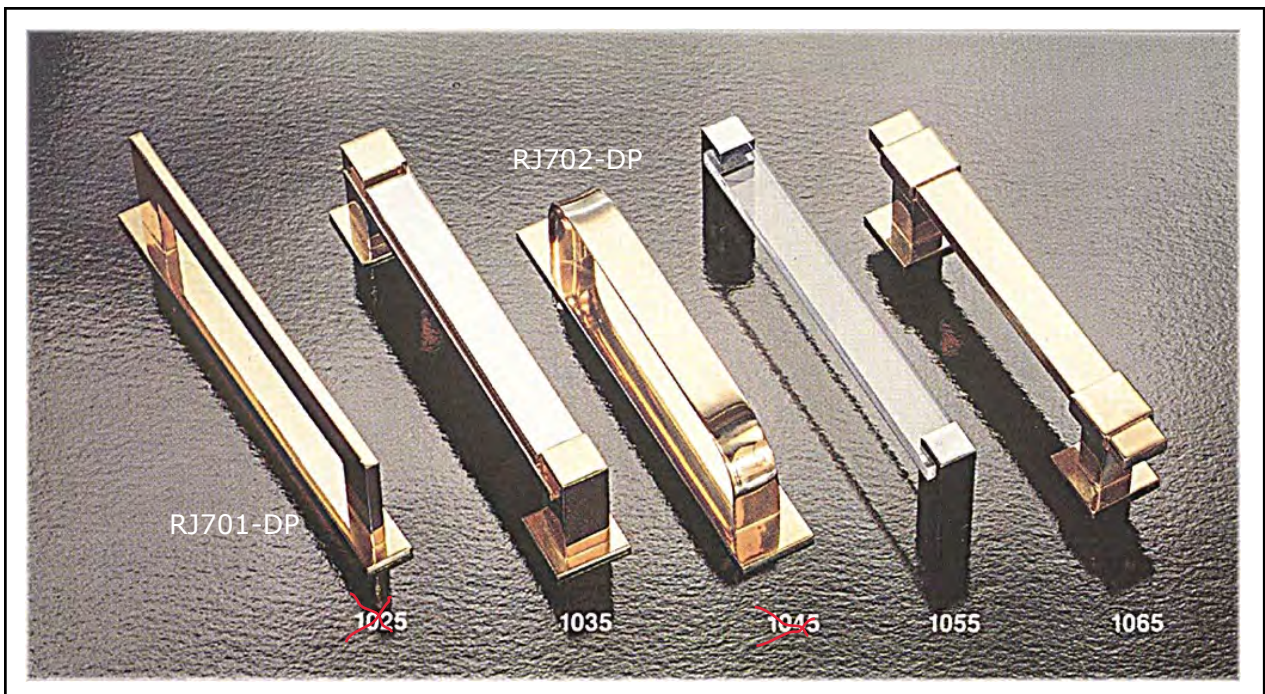

Available with back plate.

Available back to back.

Custom sizes can be specified.

ALL DOOR PULL COME IN 10"L , 12"L & 14"L Sizes. Call or Email to discuss other sizes

#RAJACK

\*ASK ABOUT CUSTOM SIZES

[info@rajack.com](mailto:info@rajack.com)