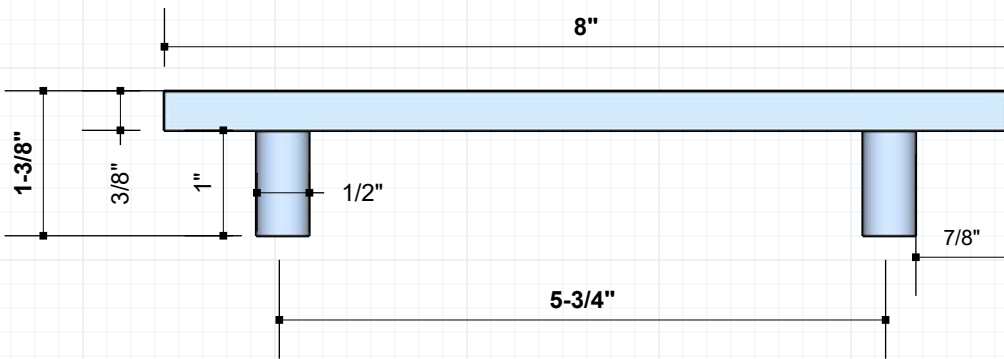

RJ698 Pull - TYPE A
Cabinet / Door / Appliance
#RAJACK

TYPE
A

3/8"
MATERIAL THICKNESS (THK)

1-00
MATERIAL WIDTH (W)

1-3/8"
MATERIAL PROJECTION (P)

6" up to 18"
MATERIAL OA LENGTH (L)

 **rajackhardware**
Follow us on Instagram