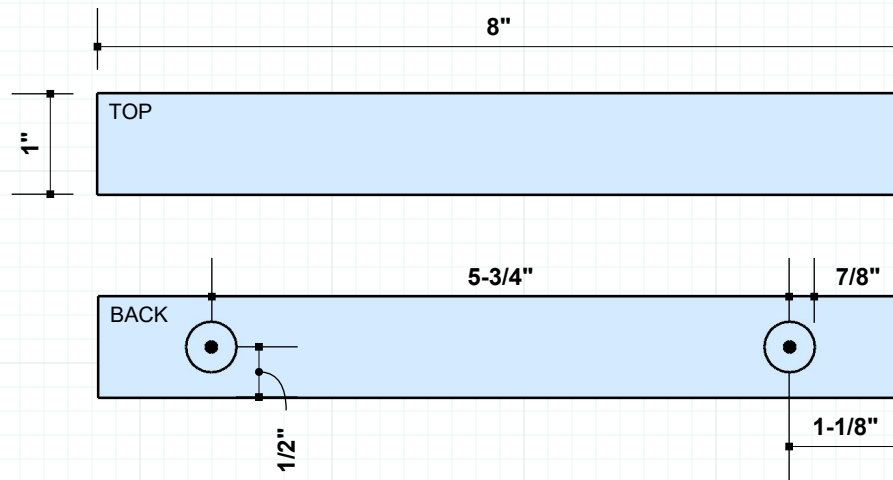

RJ698 Pull - TYPE A
Cabinet / Door / Appliance
#RAJACK

TYPE
A

3/8"
MATERIAL THICKNESS (THK)

1-00
MATERIAL WIDTH (W)

1-3/8"
MATERIAL PROJECTION (P)

6" up to 18"
MATERIAL OA LENGTH (L)

 **rajackhardware**
Follow us on Instagram