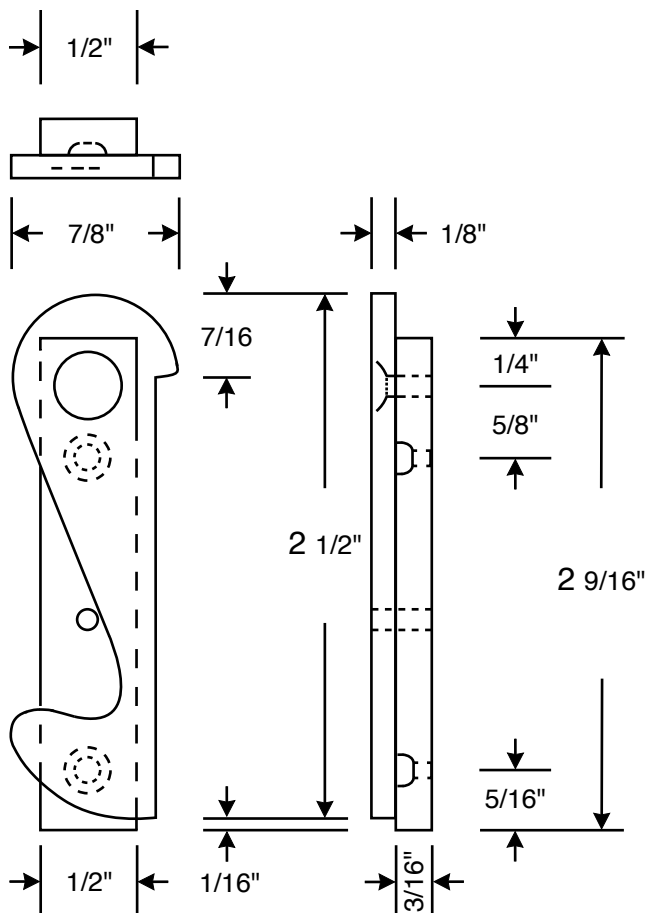

#RAJACK #FE1260 #EdgePull

Standard Finishes

- US3 - Polished Brass
- US3A - Polished Brass (No Lacquer)
- US4 - Satin Brass
- US4A - Satin Brass (No Lacquer)
- US10 - Bright Bronze
- US10B - Oil Rubbed Bronze
- US14 - Polished Nickel
- US15 - Satin Nickel
- US26 - Polished Chrome
- US26D - Satin Chrome

Standard Sizes

- LH
- RH

Depth: 5/16"
 Width: 7/8"
 Length: 2 1/2"