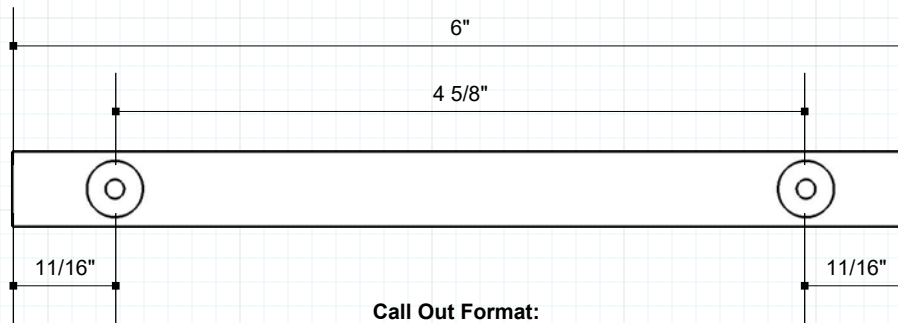

RJ703 Square Bar Pull
Cabinet - Door
#RAJACK #RJ703

A
TYPE

Call Out Format:
RJ703 PULL 6"Oa L (4-5/8 ctc) x 1-3/8" Projection
Material: 1/2"SQ x 3/8"Dia Posts
Pull shown in this sketch

1/2" sq
MATERIAL THICKNESS

3/8"
POST DIAMETER

1-3/8"
MATERIAL PROJECTION
Suggested

4" up to 12"
MATERIAL OA LENGTH
Suggested

RJ700-A-1

RAJACK.com

rajackhardware
Follow us on Instagram

info@rajack.com

RAJACK HARDWARE
95 Rome Street
Farmingdale, NY 11735
631-293-8273 Phone