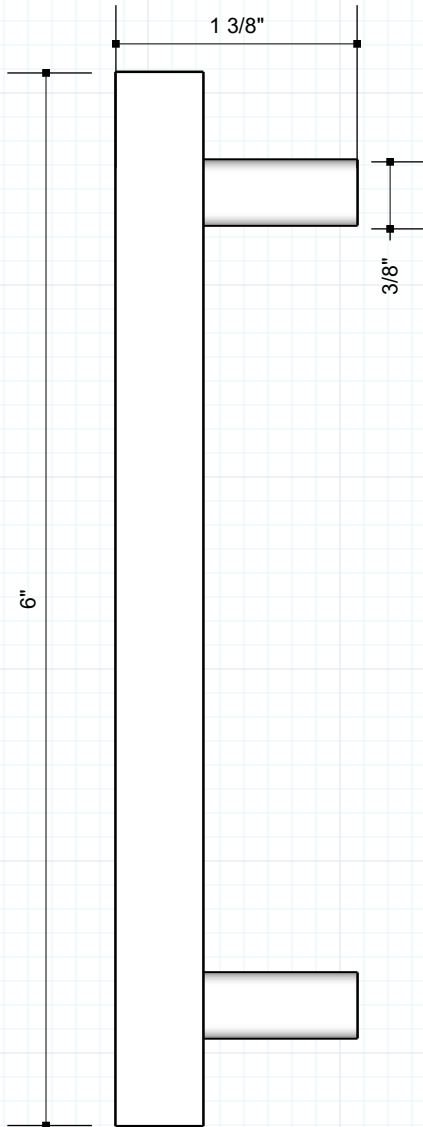

RJ703 Square Bar Pull
Cabinet - Door
#RAJACK #RJ703

A
TYPE

Call Out Format:
RJ703 PULL 6"Oa L (4-5/8 ctc) x 1-3/8" Projection
Material: 1/2"SQ x 3/8"Dia Posts
Pull shown in this sketch

1/2" sq
MATERIAL THICKNESS

3/8"
POST DIAMETER

1-3/8"
MATERIAL PROJECTION
Suggested

4" up to 12"
MATERIAL OA LENGTH
Suggested

RJ700-A-1

RAJACK.com

rajackhardware
Follow us on Instagram

info@rajack.com

RAJACK HARDWARE
95 Rome Street
Farmingdale, NY 11735
631-293-8273 Phone