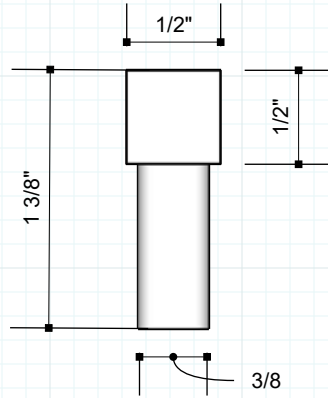

RJ703 Square Bar Pull
Cabinet - Door
#RAJACK #RJ703

A
TYPE

Call Out Format:
RJ703 PULL 6"Oa L (4-5/8 ctc) x 1-3/8" Projection
Material: 1/2"SQ x 3/8"Dia Posts
Pull shown in this sketch

1/2" sq
MATERIAL THICKNESS

3/8"
POST DIAMETER

1-3/8"
MATERIAL PROJECTION
Suggested

4" up to 12"
MATERIAL OA LENGTH
Suggested

RJ700-A-1

RAJACK.com

rajackhardware
Follow us on Instagram

info@rajack.com

RAJACK HARDWARE
95 Rome Street
Farmingdale, NY 11735
631-293-8273 Phone