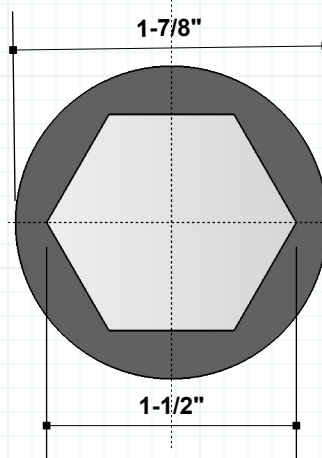

RJ1331-01

RAJACK.com

rajackhardware
Follow us on Instagram

info@rajack.com

RAJACK HARDWARE

95 Rome Street
Farmingdale, NY 11735
631-293-8273 Phone