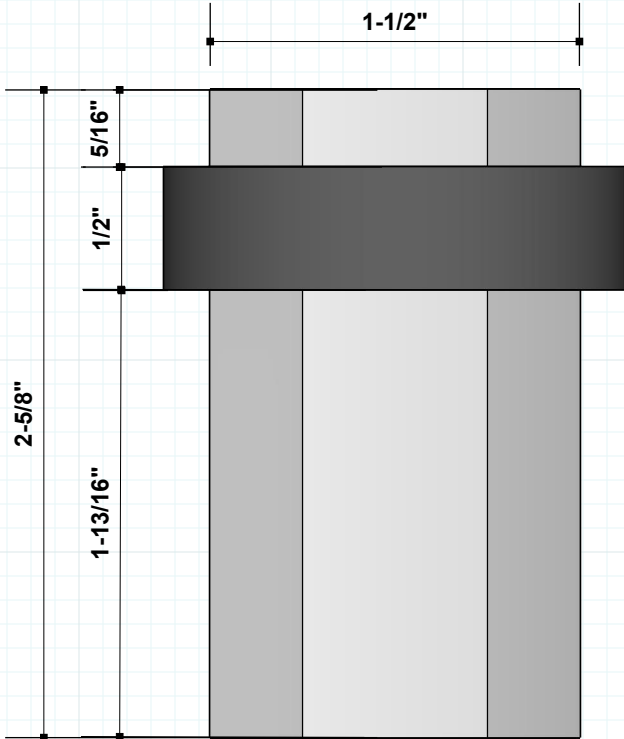

RJ1331 Queen Door Stop

Stops & Strikes

#RAJACK

Finishes

- US03 Pol. Brass
- US03A Pol. Brass N/L
- US04 Satin Brass
- US04A Satin Brass N/L
- US05 Antique Brass
- US09 Polished Bronze
- US10 Satin Bronze
- US10A Dark Bronze
- US10B Oil Rubbed Bronze
- US14 Pol. Nickel
- US14A Pol. Nickel N/L
- US15 Satin Nickel
- US15A Satin Nickel N/L
- US19 Satin Black
- US26 Pol. Chrome
- US26D Satin Chrome

Powder Coating All RAL Colors

Match Your Sample

* RAJACK can match any custom or existing hardware finishes provided you submit a sample when placing order.