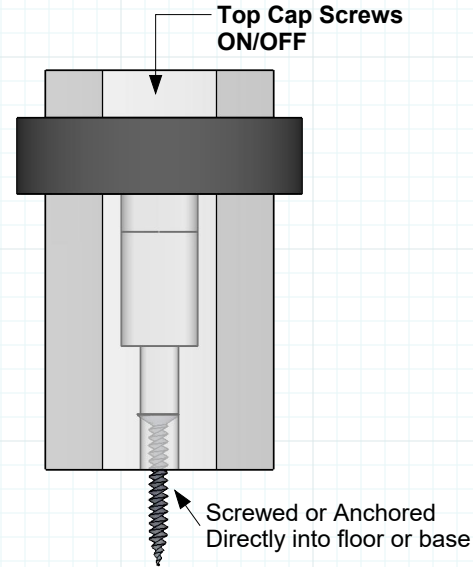

RJ1331 Queen Door Stop

Stops & Strikes

#RAJACK

Finishes

- US03 Pol. Brass
- US03A Pol. Brass N/L
- US04 Satin Brass
- US04A Satin Brass N/L
- US05 Antique Brass
- US09 Polished Bronze
- US10 Satin Bronze
- US10A Dark Bronze
- US10B Oil Rubbed Bronze
- US14 Pol. Nickel
- US14A Pol. Nickel N/L
- US15 Satin Nickel
- US15A Satin Nickel N/L
- US19 Satin Black
- US26 Pol. Chrome
- US26D Satin Chrome

Powder Coating All RAL Colors

Match Your Sample

* RAJACK can match any custom or existing hardware finishes provided you submit a sample when placing order.