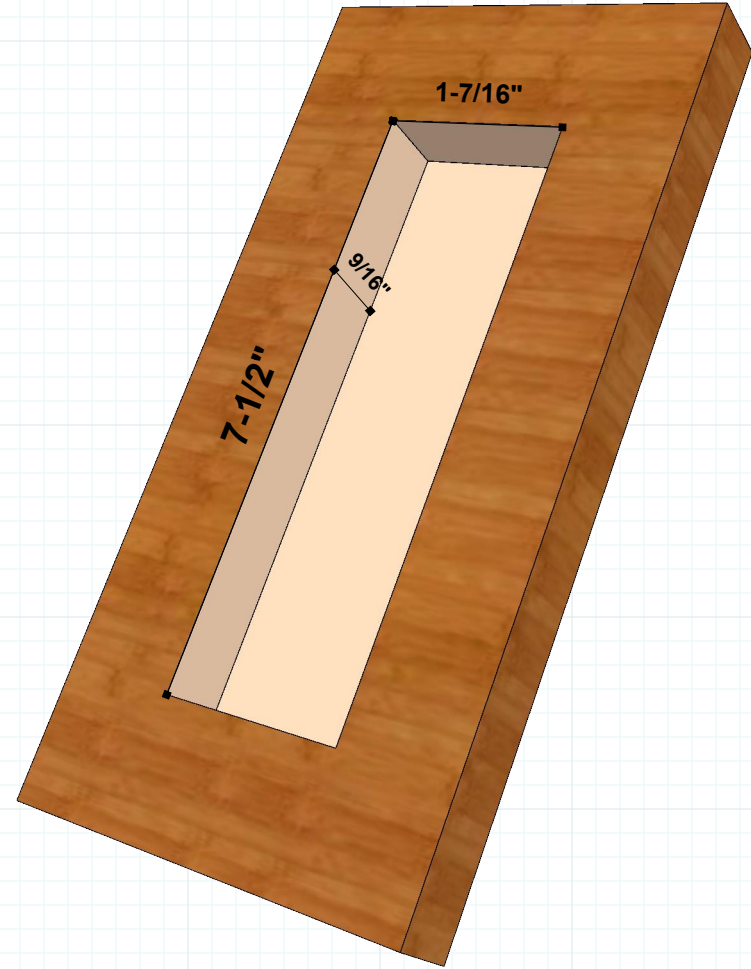

RJ577 8-00" FLUSH PULL

Builders Hardware
#RAJACK

#6 x 3/4 Wood Screw

[rajackhardware](https://www.instagram.com/rajackhardware)
Follow us on Instagram

info@rajack.com

RAJACK HARDWARE
95 Rome Street
Farmingdale, NY 11735
631-293-8273 Phone

RJ577-8-03

RAJACK.com