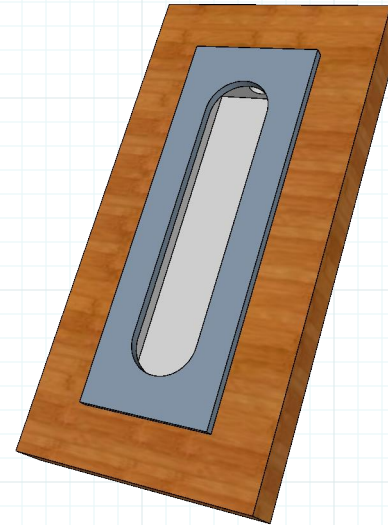

RJ577 8-00" FLUSH PULL

Builders Hardware

#RAJACK

#6 x 3/4 Wood Screw

Finishes

- US03 Pol. Brass
- US03A Pol. Brass N/L
- US04 Satin Brass
- US04A Satin Brass N/L
- US05 Antique Brass
- US09 Polished Bronze
- US10 Satin Bronze
- US10A Dark Bronze
- US10B Oil Rubbed Bronze
- US14 Pol. Nickel
- US14A Pol. Nickel N/L
- US15 Satin Nickel
- US15A Satin Nickel N/L
- US19 Satin Black
- US26 Pol. Chrome
- US26D Satin Chrome

Powder Coating All RAL Colors

Match Your Sample

* RAJACK can match any custom or existing hardware finishes provided you submit a sample when placing order.

RJ577-8-01

 **RAJACK.com**

Available in all Finishes, to see a current list:

Manufactured to Order
#6 x 3/4 Screw

SIDE

TOP/BOTTOM

FACE

RJ577-8-02

RAJACK.com

info@rajack.com

RAJACK HARDWARE