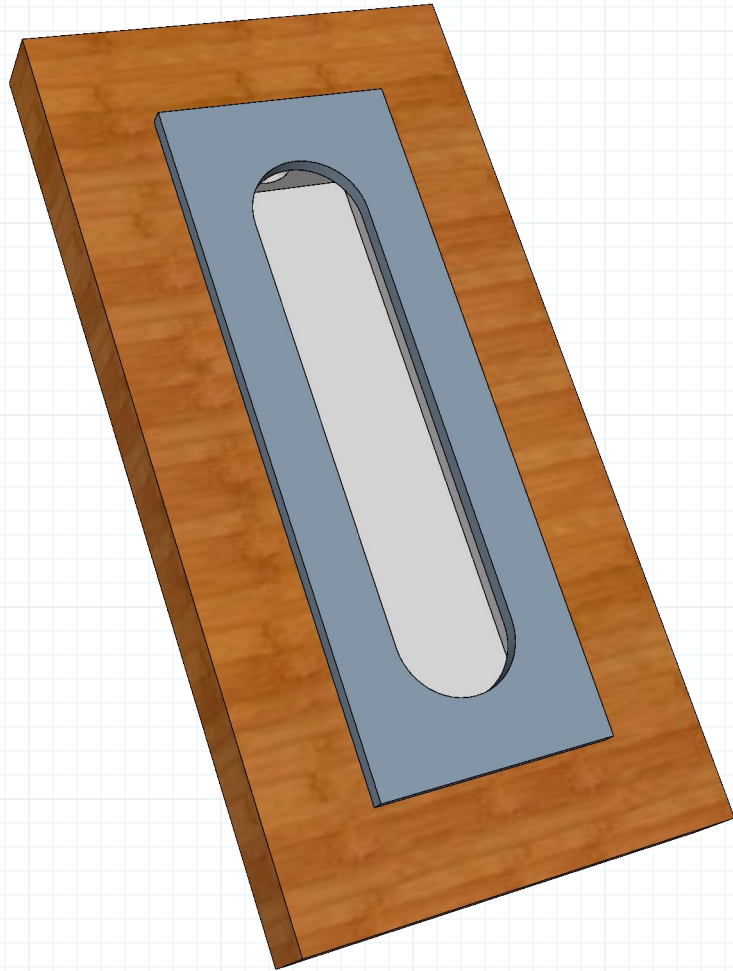

RJ577 8-00" FLUSH PULL

Builders Hardware
#RAJACK

#6 x 3/4 Wood Screw

[rajackhardware](https://www.instagram.com/rajackhardware)
Follow us on Instagram

info@rajack.com

RAJACK HARDWARE
95 Rome Street
Farmingdale, NY 11735
631-293-8273 Phone

RJ577-8-03

RAJACK.com