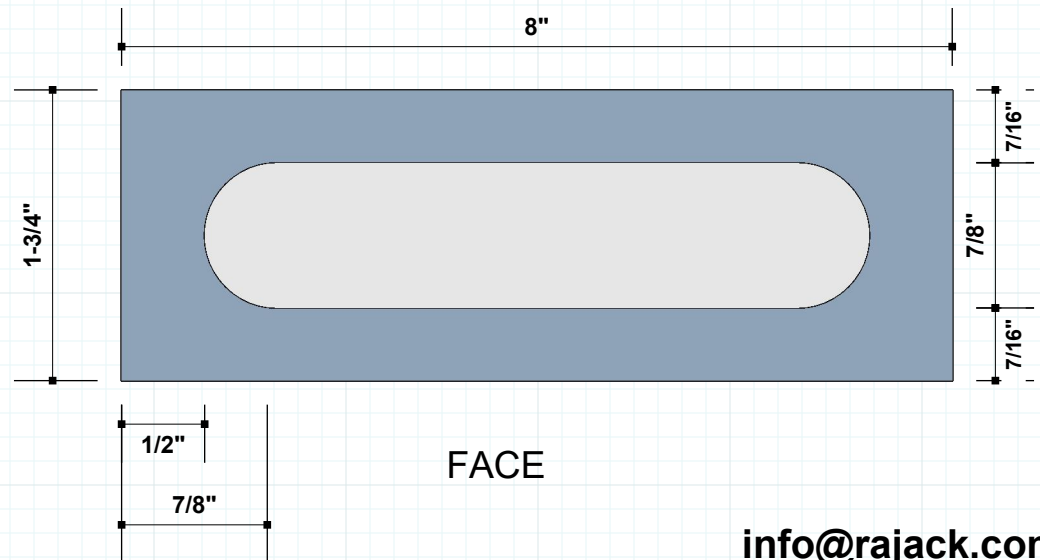

Manufactured to Order
#6 x 3/4 Screw

SIDE

TOP/BOTTOM

FACE

RJ577-8-02

RAJACK.com

info@rajack.com

RAJACK HARDWARE