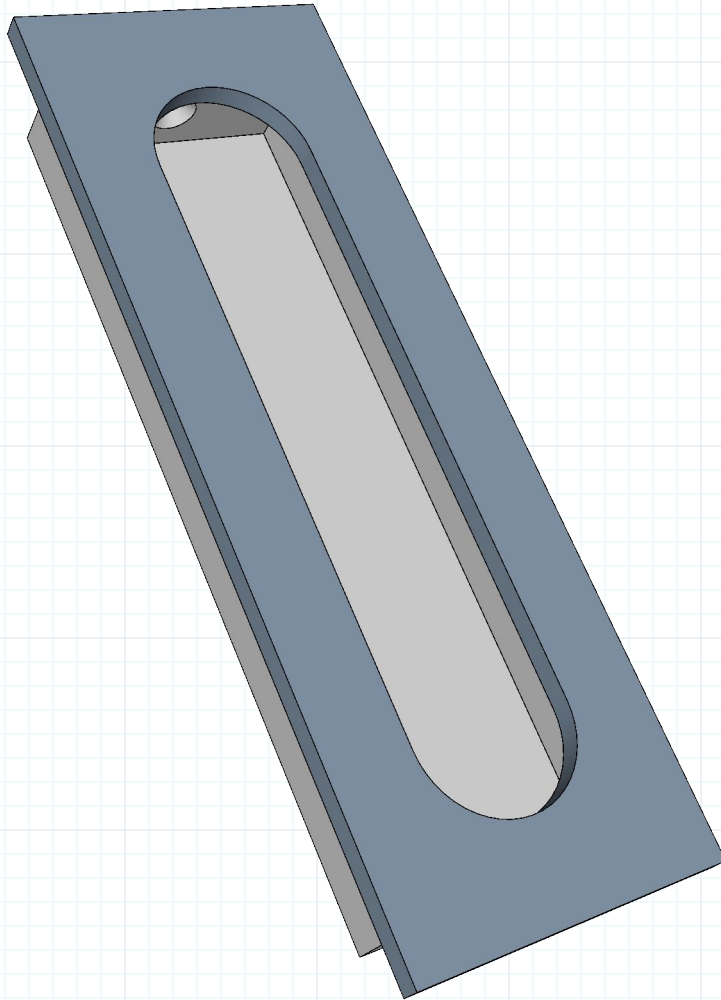

RJ577 8-00" FLUSH PULL

Builders Hardware

#RAJACK

#6 x 3/4 Wood Screw

Finishes

- US03 Pol. Brass
- US03A Pol. Brass N/L
- US04 Satin Brass
- US04A Satin Brass N/L
- US05 Antique Brass
- US09 Polished Bronze
- US10 Satin Bronze
- US10A Dark Bronze
- US10B Oil Rubbed Bronze
- US14 Pol. Nickel
- US14A Pol. Nickel N/L
- US15 Satin Nickel
- US15A Satin Nickel N/L
- US19 Satin Black
- US26 Pol. Chrome
- US26D Satin Chrome

Powder Coating All RAL Colors

Match Your Sample

* RAJACK can match any custom or existing hardware finishes provided you submit a sample when placing order.

RJ577-8-01

 **RAJACK.com**

Available in all Finishes, to see a current list:

Manufactured to Order
#6 x 3/4 Screw

SIDE

TOP/BOTTOM

FACE

RJ577-8-02

RAJACK.com

info@rajack.com

RAJACK HARDWARE