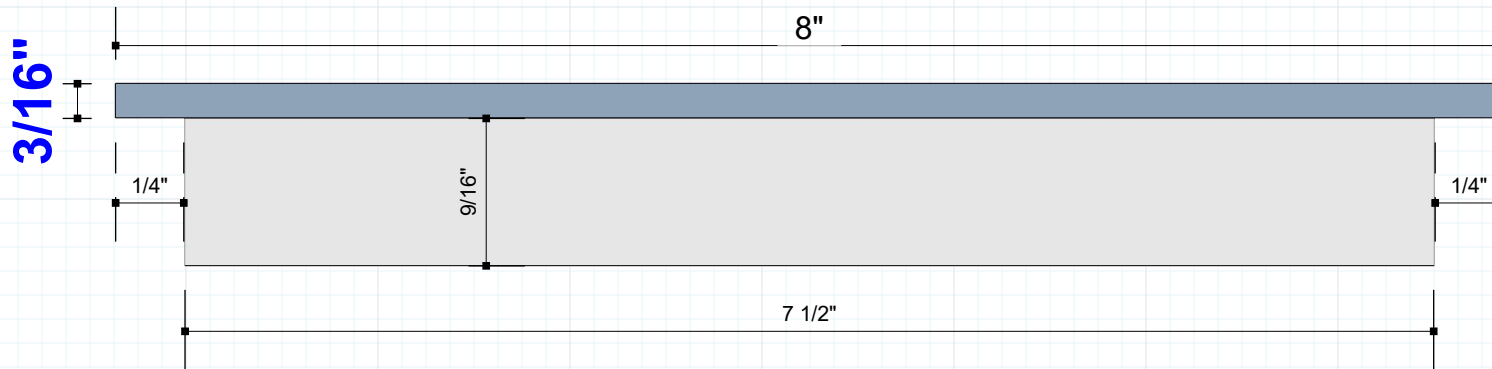

Manufactured to Order
#6 x 3/4 Screw

SIDE

TOP/BOTTOM

FACE

RJ577-8-02

RAJACK.com

info@rajack.com

RAJACK HARDWARE