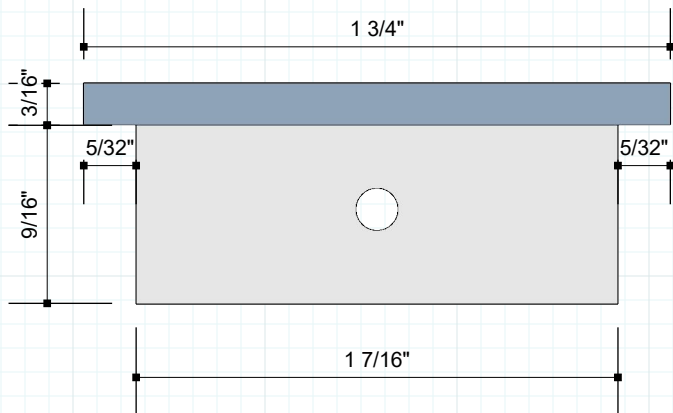

Manufactured to Order
#6 x 3/4 Screw

SIDE

TOP/BOTTOM

FACE

RJ577-8-02

RAJACK.com

info@rajack.com

RAJACK HARDWARE