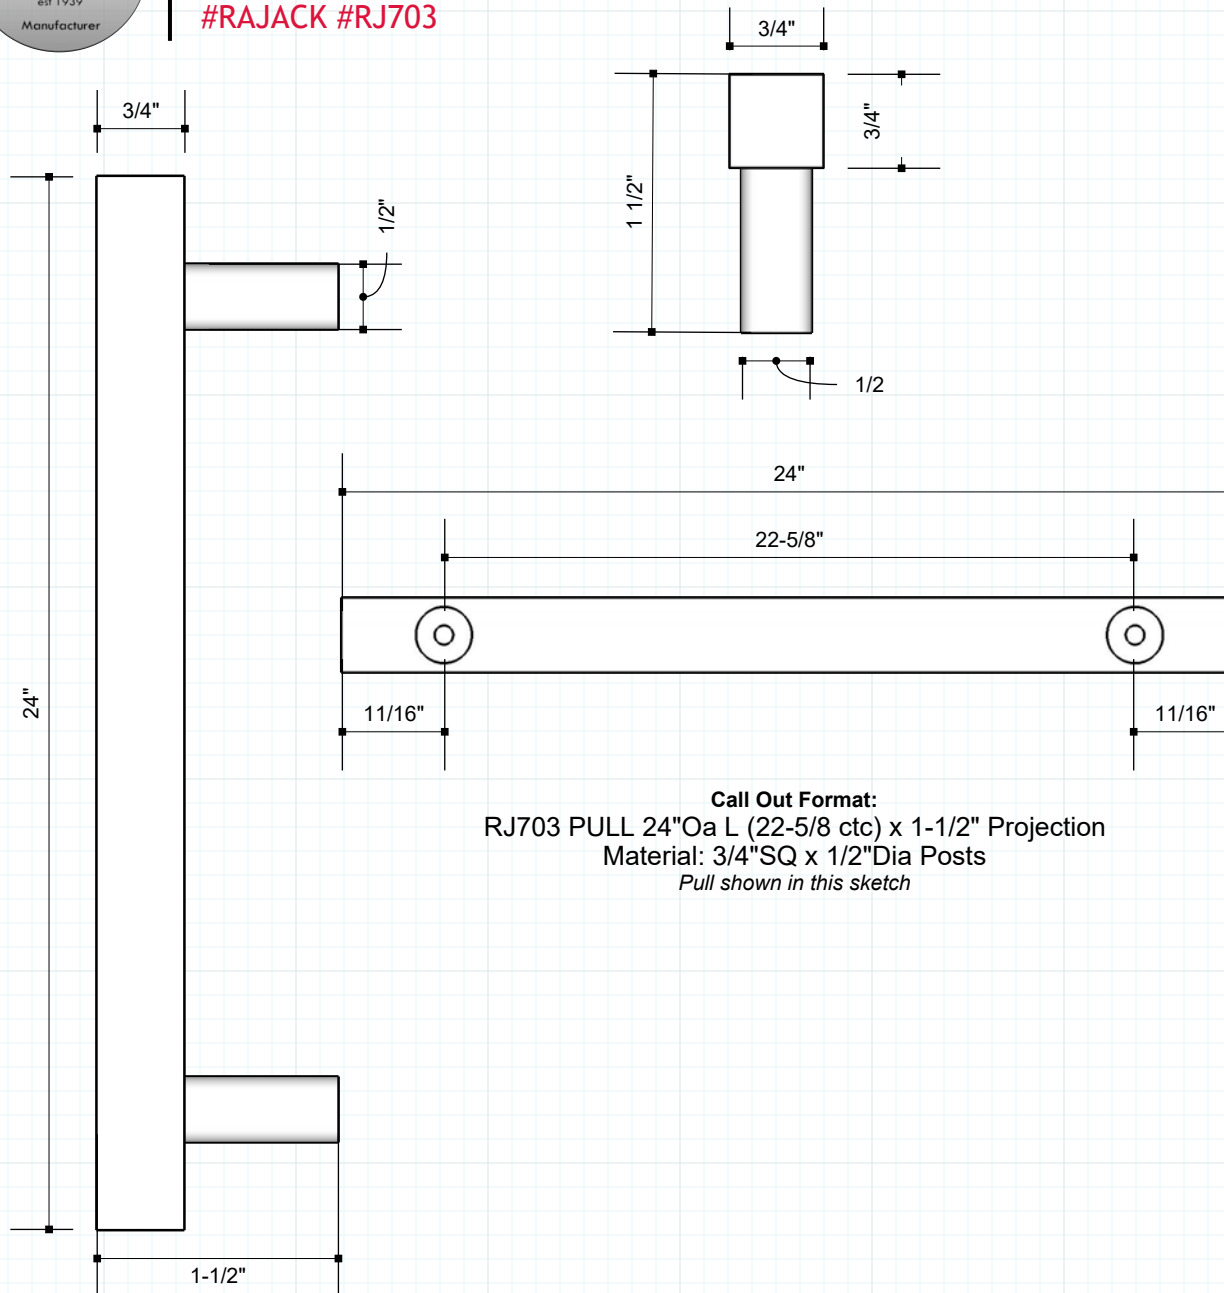

RJ703 Square Bar Pull
Cabinet - Door
#RAJACK #RJ703

B
TYPE

Call Out Format:
RJ703 PULL 24"Oa L (22-5/8 ctc) x 1-1/2" Projection
Material: 3/4"SQ x 1/2"Dia Posts
Pull shown in this sketch

3/4"sq
MATERIAL THICKNESS

1/2"
POST DIAMETER

1-1/2"
MATERIAL PROJECTION
Suggested

14" and 34"
MATERIAL OA LENGTH
Suggested

RJ700-B-1

RAJACK.com

 **rajackhardware**
Follow us on Instagram

info@rajack.com

RAJACK HARDWARE
95 Rome Street
Farmingdale, NY 11735
631-293-8273 Phone