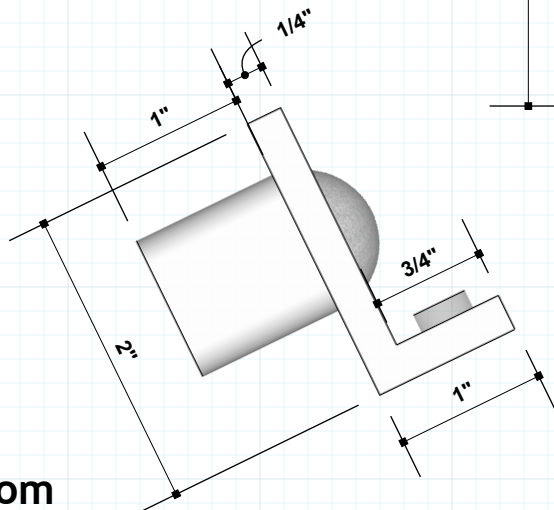

# RJ1072 Angle Stop & Ball Catch

## Stops and Strikes

#RAJACK

**RJ1072D**  
**6-1/2"**  
 #12 Philips Flat 1 1/4"

Catch Plate

RJ1072D  
**RAJACK.com**

Available in all Finishes, to see a current list:  
[rajack.com/finish](http://rajack.com/finish)