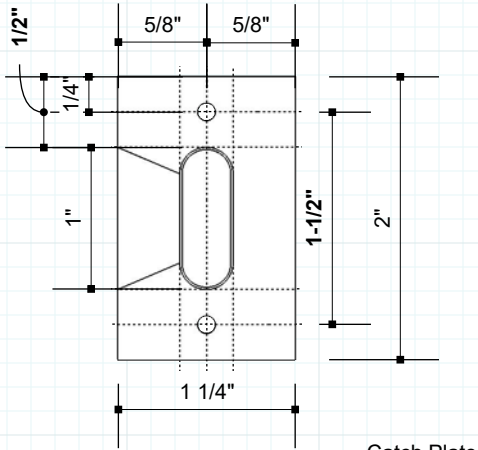

# RJ1072 Angle Stop & Ball Catch

## Stops and Strikes

#RAJACK

**RJ1072D**  
**6-1/2"**  
 #12 Philips Flat 1 1/4"

Catch Plate

RJ1072D  
**RAJACK.com**

Available in all Finishes, to see a current list:  
[rajack.com/finish](http://rajack.com/finish)