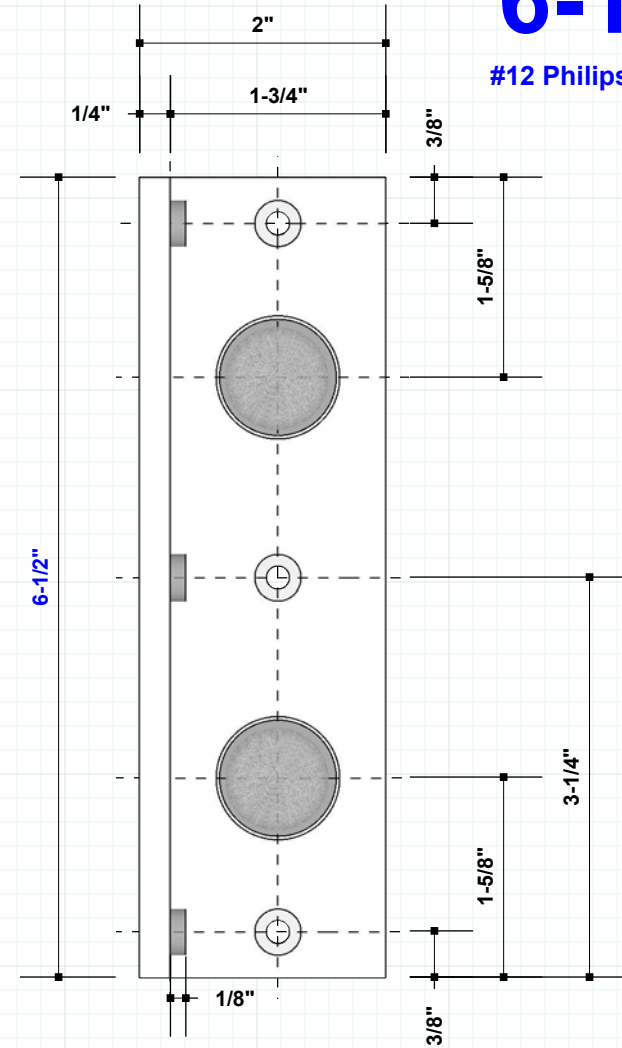

# RJ1072 Angle Stop & Ball Catch

## Stops and Strikes

#RAJACK

**RJ1072D**  
**6-1/2"**  
 #12 Philips Flat 1 1/4"

Catch Plate

RJ1072D  
**RAJACK.com**

Available in all Finishes, to see a current list:  
[rajack.com/finish](http://rajack.com/finish)