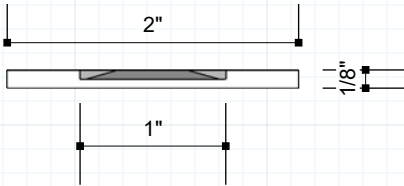

# RJ1072 Angle Stop & Ball Catch

## Stops and Strikes

#RAJACK

**RJ1072D**  
**6-1/2"**  
 #12 Philips Flat 1 1/4"

Catch Plate

RJ1072D  
**RAJACK.com**

Available in all Finishes, to see a current list:  
[rajack.com/finish](http://rajack.com/finish)