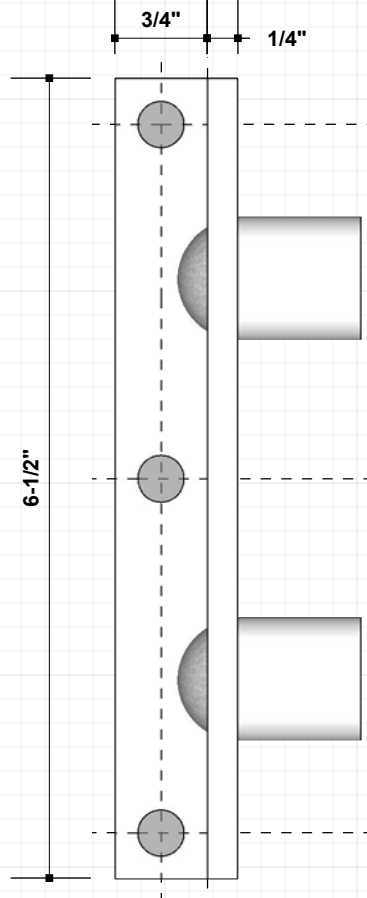

# RJ1072 Angle Stop & Ball Catch

## Stops and Strikes

#RAJACK

**RJ1072D**  
**6-1/2"**  
 #12 Philips Flat 1 1/4"

Catch Plate

RJ1072D  
**RAJACK.com**

Available in all Finishes, to see a current list:  
[rajack.com/finish](http://rajack.com/finish)