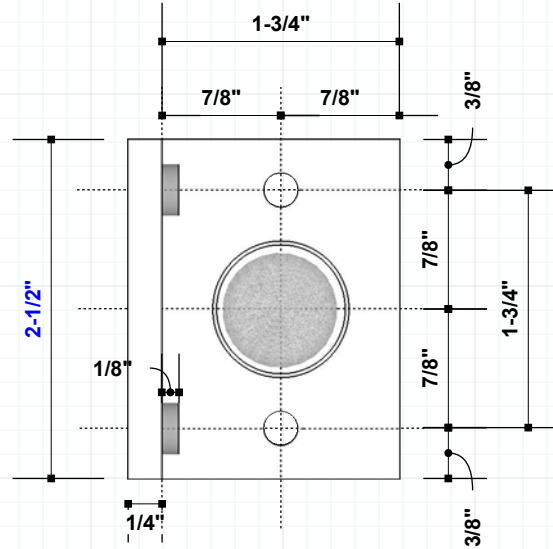

RJ1072 Angle Stop & Ball Catch

Stops and Strikes

#RAJACK

RJ1072

2-1/2"

#12 Philips Flat 1 1/4"

Catch Plate

Available in all Finishes, to see a current list: