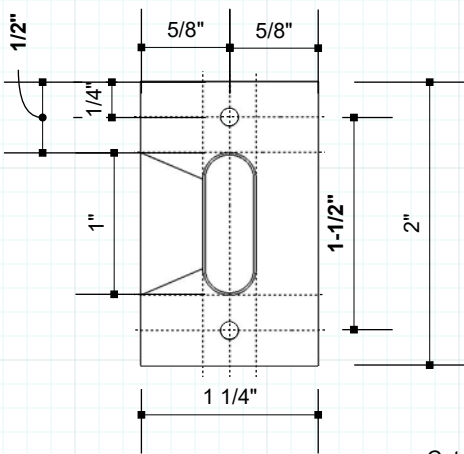

RJ1072 Angle Stop & Ball Catch

Stops and Strikes

#RAJACK

RJ1072

2-1/2"

#12 Philips Flat 1 1/4"

Catch Plate

Available in all Finishes, to see a current list: