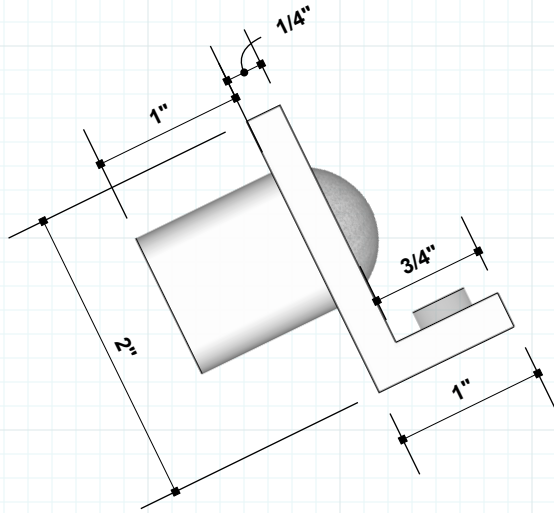

RJ1072 Angle Stop & Ball Catch

Stops and Strikes

#RAJACK

RJ1072

2-1/2"

#12 Philips Flat 1 1/4"

Catch Plate

Available in all Finishes, to see a current list: