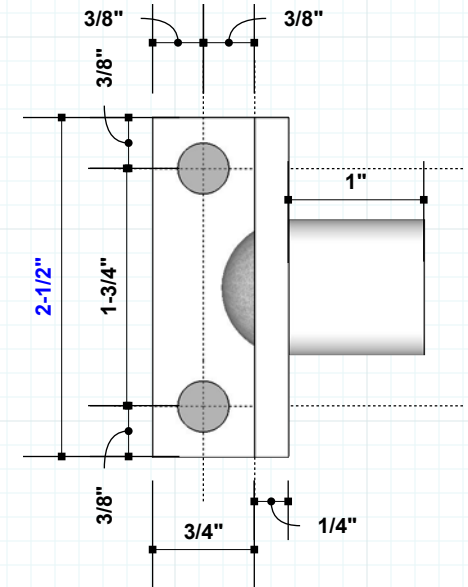

RJ1072 Angle Stop & Ball Catch

Stops and Strikes

#RAJACK

RJ1072

2-1/2"

#12 Philips Flat 1 1/4"

Catch Plate

Available in all Finishes, to see a current list: