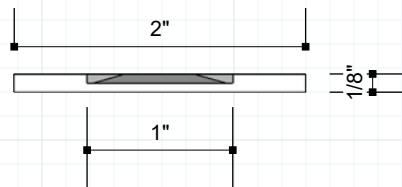

RJ1072 Angle Stop & Ball Catch

Stops and Strikes

#RAJACK

RJ1072

2-1/2"

#12 Philips Flat 1 1/4"

Catch Plate

Available in all Finishes, to see a current list: