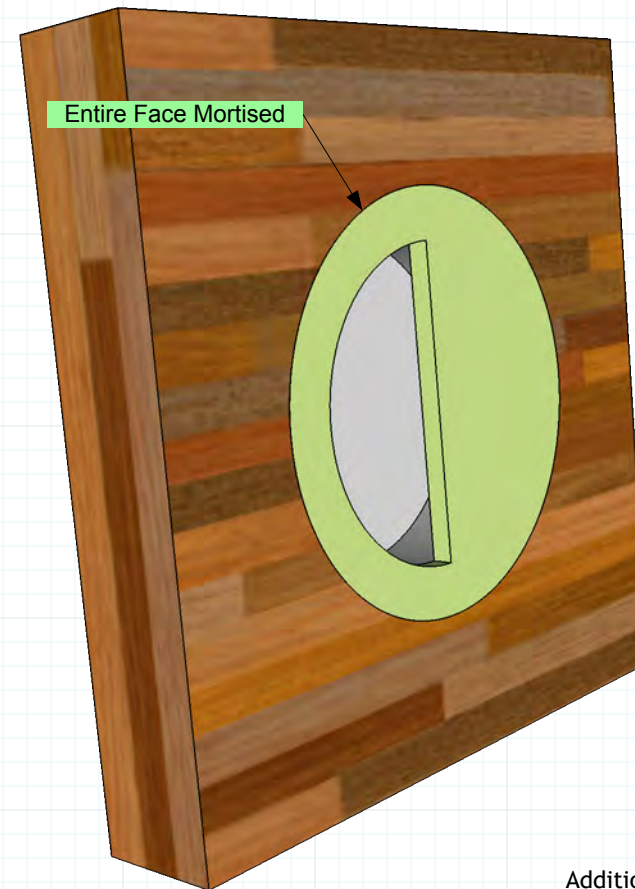

### Typical Installation Methods

Face Lip Exposed

Surface Face Installation

Entire Face Mortised

Full Flush Installation

Available Sizes:  
2" , 2 1/2" , 3" or Custom / Made To Order

#6 Wood Screw 3/4" Phillip Flat