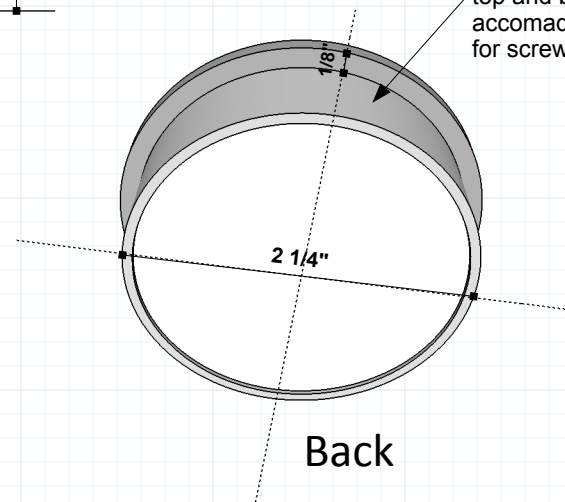

RJ1731 Ring Flush Pull 2 1/2"

Half Moon Recessed Pull

#RAJACK #RJ1731

RAJACK HARDWARE Co.

95 Rome Street
Farmingdale, NY 11735
631-293-8273 Phone
631-293-3617 Fax

info@rajack.com

Finishes

- US03 Pol.Brass
- US03A Pol.Brass N/L
- US04 Satin Brass
- US04A Satin Brass N/L
- US05 Antique Brass
- US09 Polished Bronze
- US10 Satin Bronze
- US10A Dark Bronze
- US10B Oil Rubbed Bronze
- US14 Pol.Nickel
- US14A Pol.Nickel N/L
- US15 Satin Nickel
- US15A Satin Nickel N/L
- US19 Satin Black
- US26 Pol.Chrome
- US26D Satin Chrome

Powder Coating All RAL Colors

All Benjamin Moore Colors

Match Your Sample

* RAJACK can match any custom or existing hardware finishes provided you submit a sample when placing order.

Available Sizes:

2" , 2 1/2" , 3" or Custom / Made To Order

#6 Wood Screw 3/4" Phillip Flat

RAJACK.com

Social RAJACK
Additional Product Photos & Information
Featured On