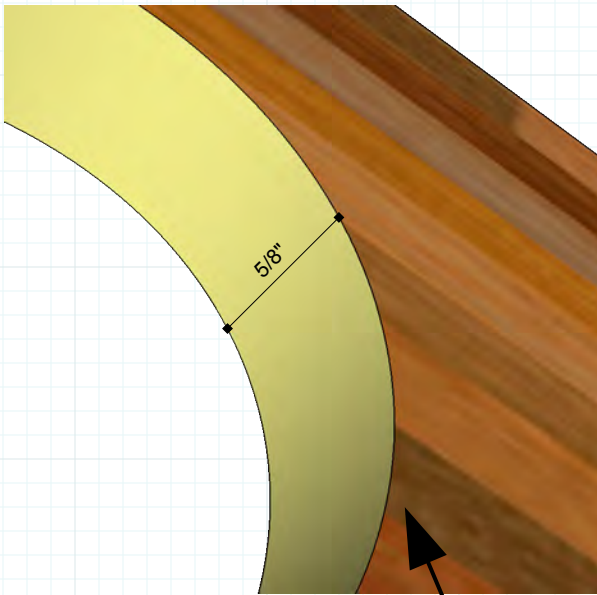

## RAJACK HARDWARE Co.

95 Rome Street

Farmingdale, NY 11735

631-293-8273 Phone

631-293-3617 Fax

info@rajack.com

Surface Face Installation

Back of Pull  
Both Type Installations