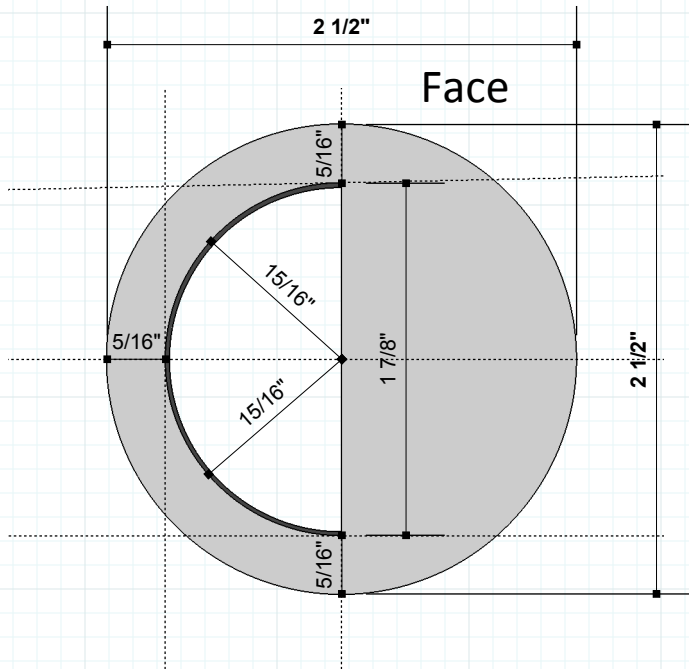

RJ1731 Ring Flush Pull 2 1/2"

Half Moon Recessed Pull

#RAJACK #RJ1731

RAJACK HARDWARE Co.

95 Rome Street
Farmingdale, NY 11735
631-293-8273 Phone
631-293-3617 Fax

info@rajack.com

Finishes

- US03 Pol.Brass
- US03A Pol.Brass N/L
- US04 Satin Brass
- US04A Satin Brass N/L
- US05 Antique Brass
- US09 Polished Bronze
- US10 Satin Bronze
- US10A Dark Bronze
- US10B Oil Rubbed Bronze
- US14 Pol.Nickel
- US14A Pol.Nickel N/L
- US15 Satin Nickel
- US15A Satin Nickel N/L
- US19 Satin Black
- US26 Pol.Chrome
- US26D Satin Chrome

Powder Coating All RAL Colors

All Benjamin Moore Colors

Match Your Sample

* RAJACK can match any custom or existing hardware finishes provided you submit a sample when placing order.

Available Sizes:

2" , 2 1/2" , 3" or Custom / Made To Order

#6 Wood Screw 3/4" Phillip Flat

RAJACK.com

Social RAJACK
Additional Product Photos & Information
Featured On