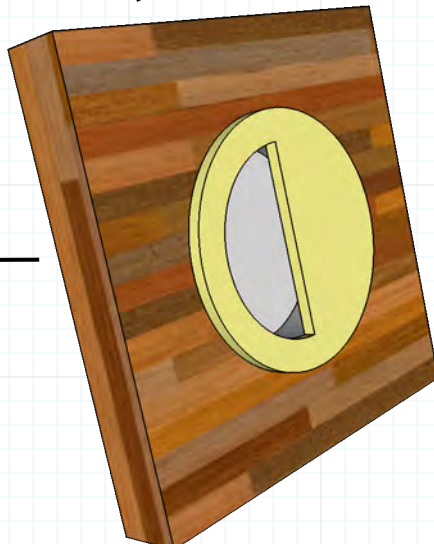

Front/Face