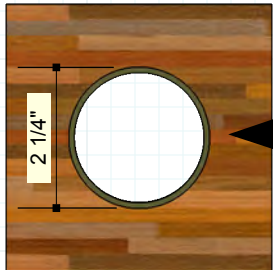

Front/Face