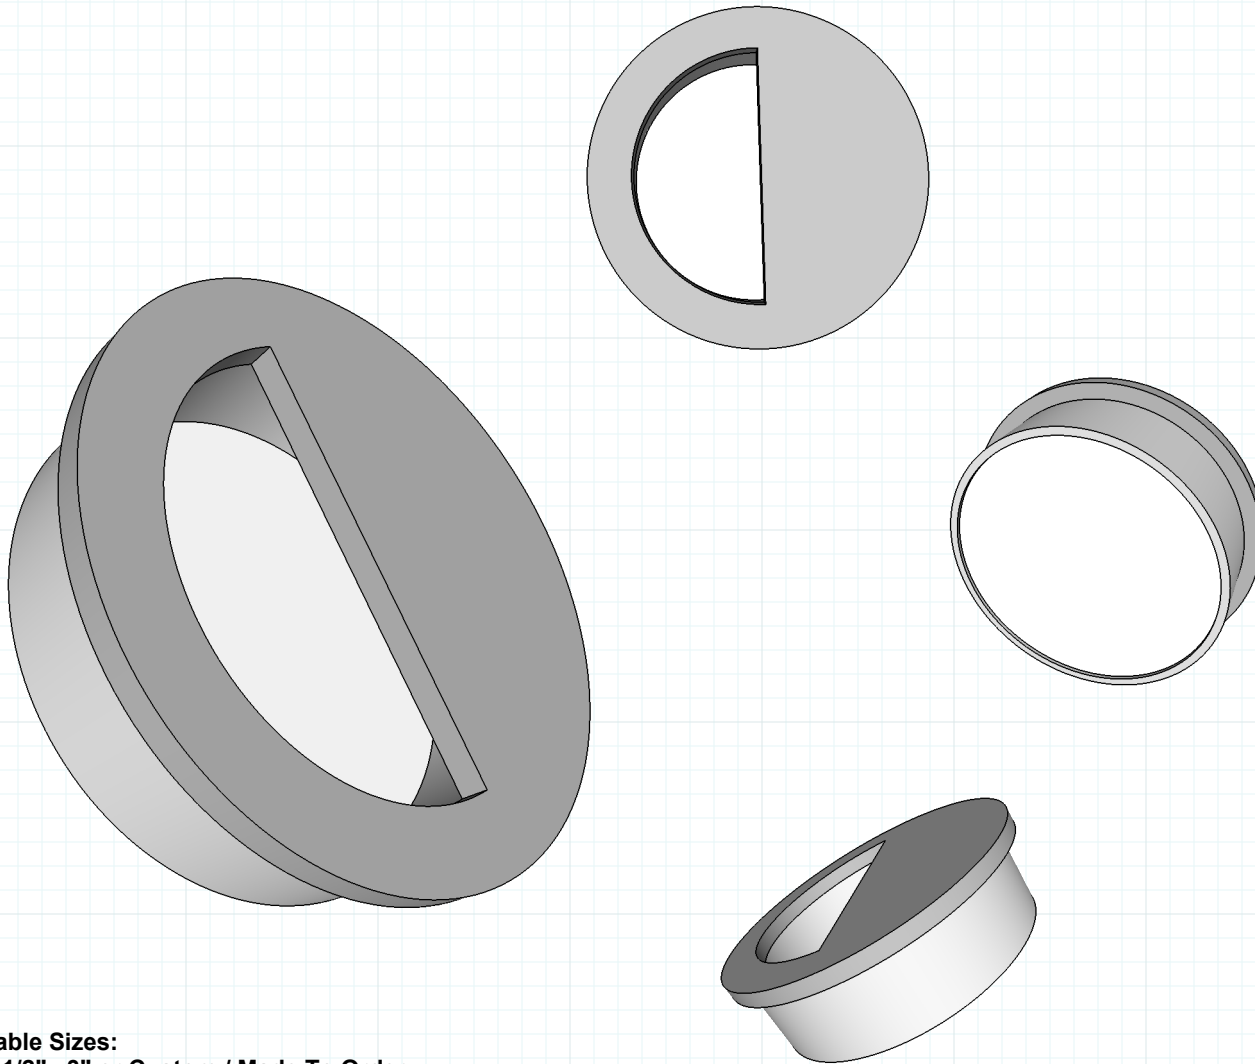

# RJ1731 Ring Flush Pull 2 1/2"

Half Moon Recessed Pull

#RAJACK #RJ1731