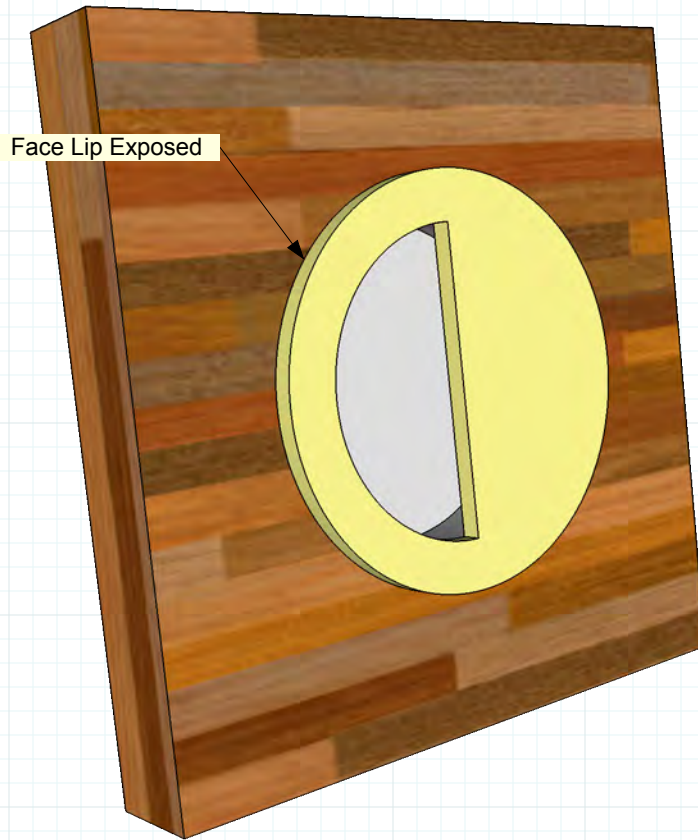

# RJ1731 Ring Flush Pull 2 1/2"

Half Moon Recessed Pull

#RAJACK #RJ1731

### Typical Installation Methods

Face Lip Exposed

Surface Face Installation

Entire Face Mortised

Full Flush Installation

Available Sizes:  
2" , 2 1/2" , 3" or Custom / Made To Order

#6 Wood Screw 3/4" Phillip Flat