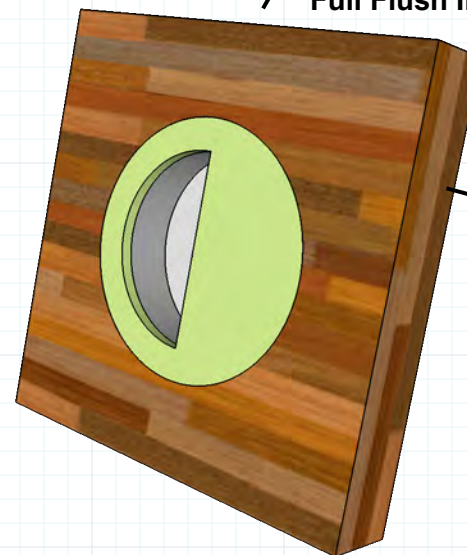

Front/Face