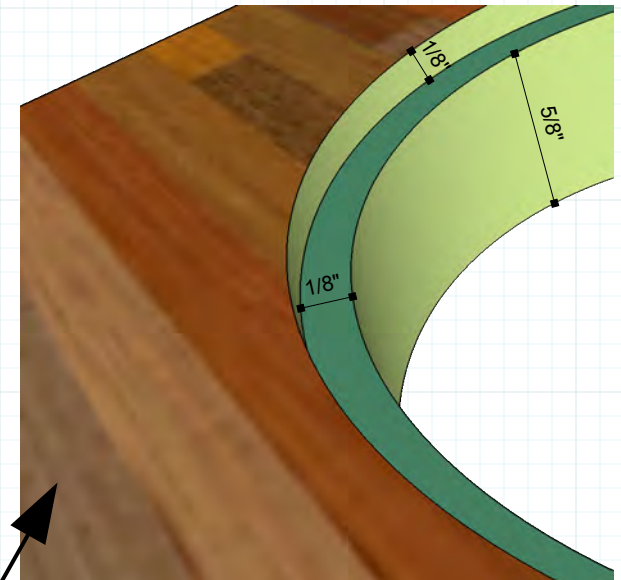

## RAJACK HARDWARE Co.

95 Rome Street

Farmingdale, NY 11735

631-293-8273 Phone

631-293-3617 Fax

info@rajack.com

Surface Face Installation

Back of Pull  
Both Type Installations