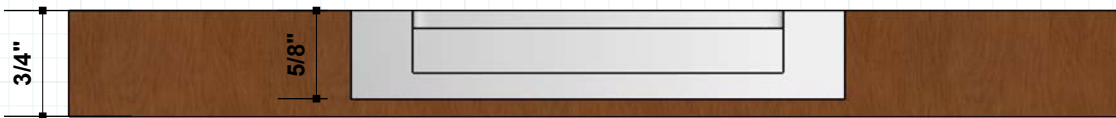

**RAJACK HARDWARE**  
95 Rome Street  
Farmingdale, NY 11735  
631-293-8273 Phone

**RJ1756 Flush Pull**  
 Flush Pulls  
 #RAJACK

Can be made in custom sizes  
 Can be used Horizontal or Vertical

EXAMPLE: 3/4" Door or Drawer