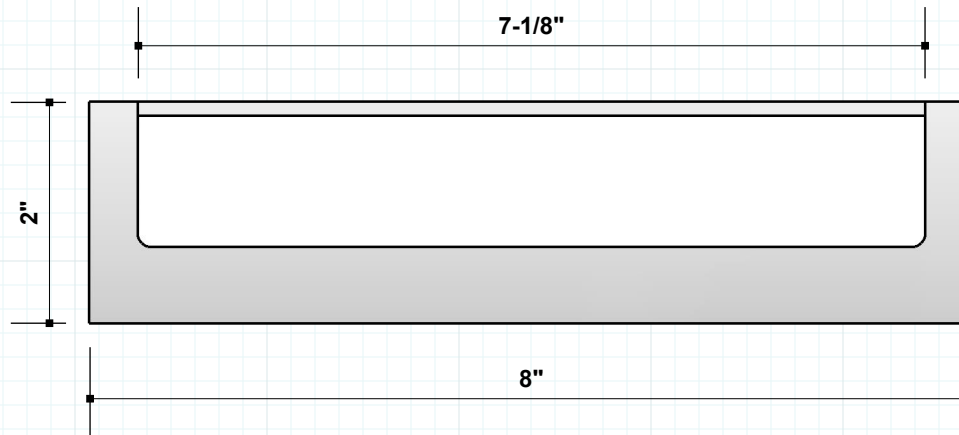

# RJ1756 Flush Pull: 8.00"L

Flush Pulls

#RAJACK

Can be made in custom sizes