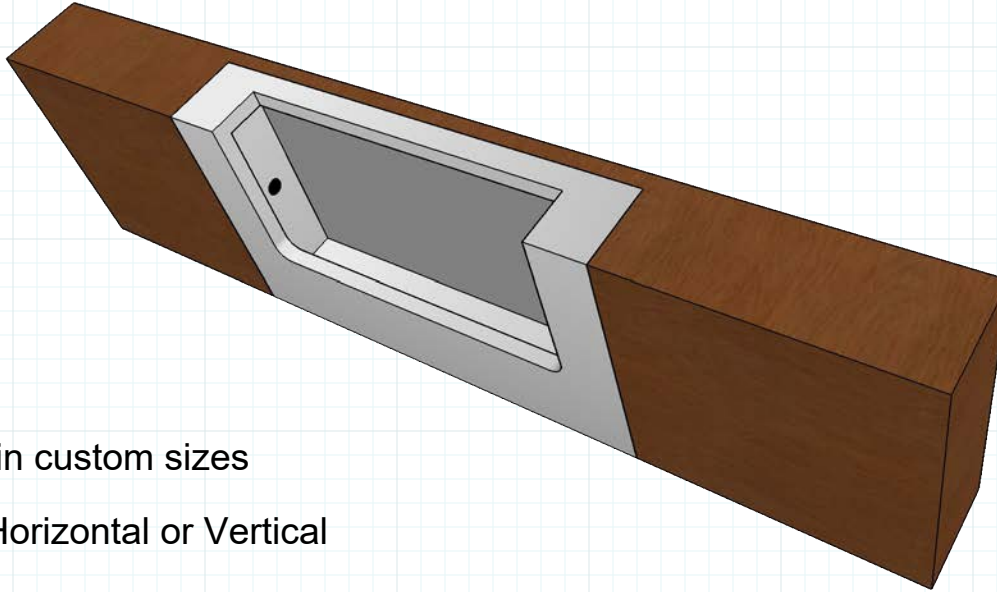

**RAJACK HARDWARE**  
95 Rome Street  
Farmingdale, NY 11735  
631-293-8273 Phone

**RJ1756 Flush Pull**  
 Flush Pulls  
 #RAJACK

Can be made in custom sizes  
 Can be used Horizontal or Vertical

EXAMPLE: 3/4" Door or Drawer