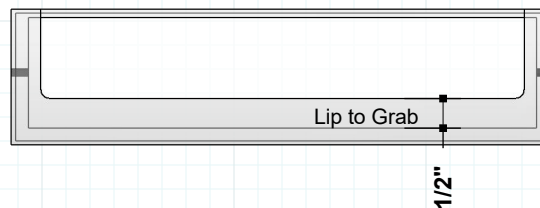

**RAJACK HARDWARE**  
95 Rome Street  
Farmingdale, NY 11735  
631-293-8273 Phone

**RJ1756 Flush Pull**  
 Flush Pulls  
 #RAJACK

Can be made in custom sizes  
 Can be used Horizontal or Vertical

EXAMPLE: 3/4" Door or Drawer