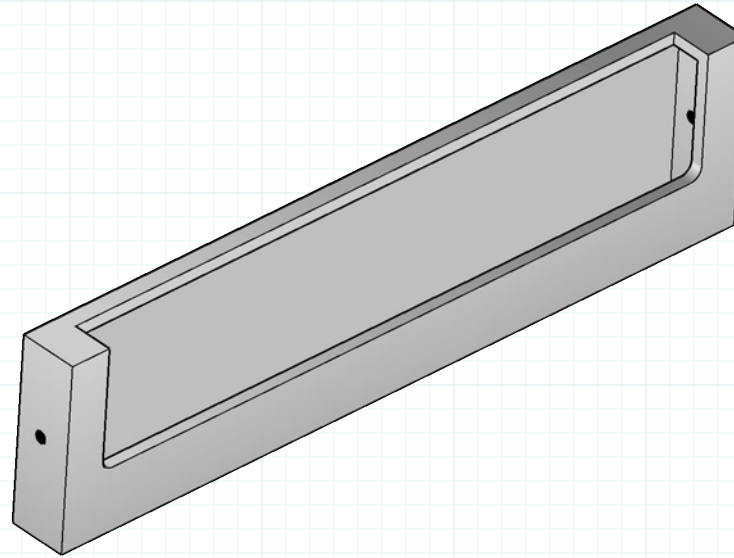

# RJ1756 Flush Pull: 8.00"L

Flush Pulls

#RAJACK

Can be made in custom sizes