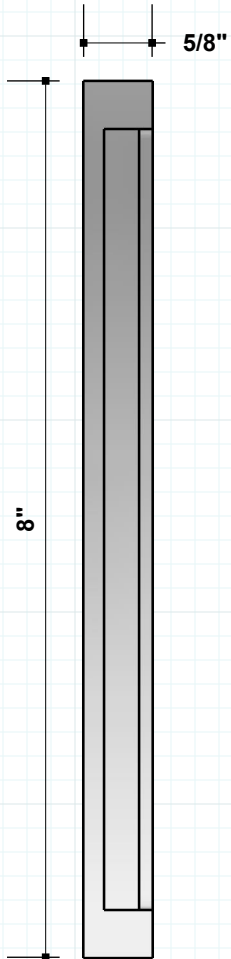

# RJ1756 Flush Pull: 8.00"L

Flush Pulls

#RAJACK

Can be made in custom sizes

### Finishes

- US03 Pol.Brass
- US03A Pol.Brass N/L
- US04 Satin Brass
- US04A Satin Brass N/L
- US05 Antique Brass
- US09 Polished Bronze
- US10 Satin Bronze
- US10A Dark Bronze
- US10B Oil Rubbed Bronze
- US14 Pol.Nickel
- US14A Pol.Nickel N/L
- US15 Satin Nickel
- US15A Satin Nickel N/L
- US19 Satin Black
- US26 Pol.Chrome
- US26D Satin Chrome

**RAJACK HARDWARE**  
95 Rome Street  
Farmingdale, NY 11735  
631-293-8273 Phone

**RJ1756 Flush Pull**  
 Flush Pulls  
 #RAJACK

Can be made in custom sizes  
 Can be used Horizontal or Vertical

EXAMPLE: 3/4" Door or Drawer