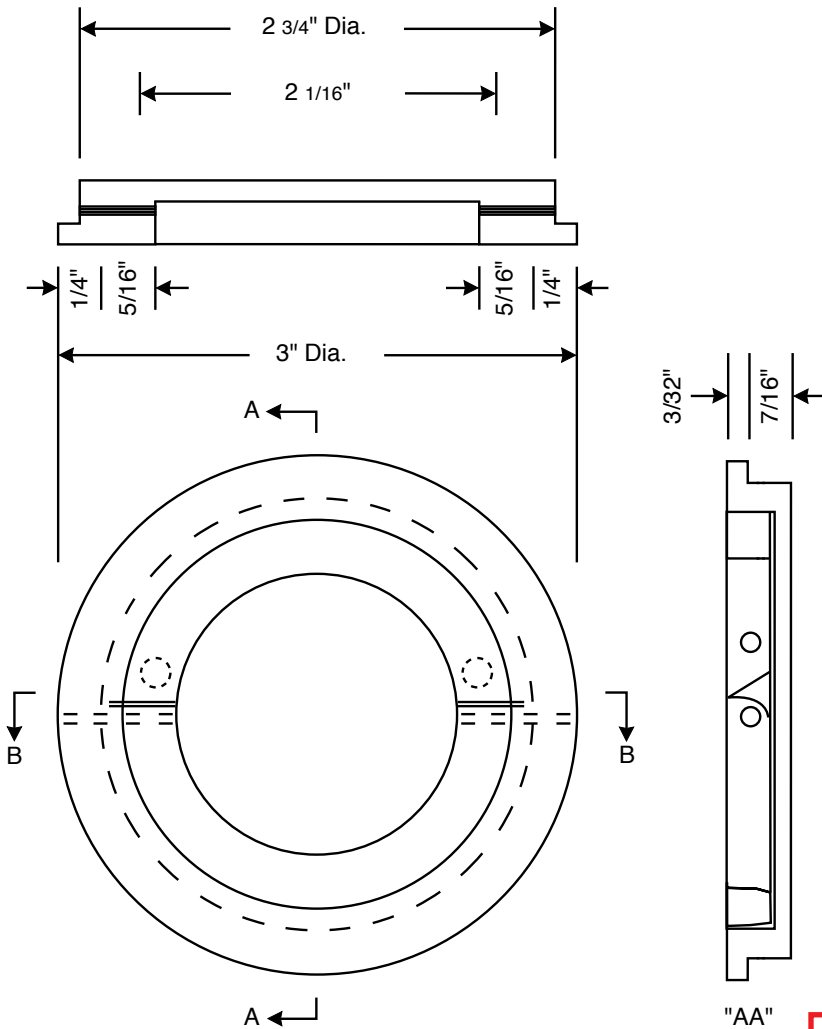

#RAJACK #RJ630 #RingPull

Back to Back Option Available

Can be manufactured for rear mounting or front face mounting.

Depth: 7/16"  
 Width: 00/0"  
 Length: See Size List

Standard Sizes  
 2 1/2"  
 3"

- Standard Finishes
- US3 - Polished Brass
  - US3A - Polished Brass (No Lacquer)
  - US4 - Satin Brass
  - US4A - Satin Brass (No Lacquer)
  - US10 - Bright Bronze
  - US10B - Oil Rubbed Bronze
  - US14 - Polished Nickel
  - US15 - Satin Nickel
  - US26 - Polished Chrome
  - US26D - Satin Chrome