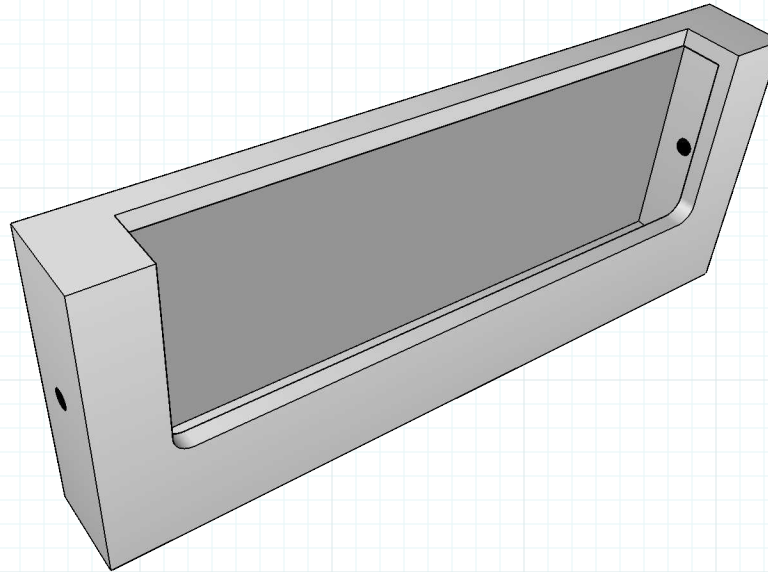

# RJ1756 Flush Pull: 5.00"L

## Flush Pulls

#RAJACK

Can be made in custom sizes