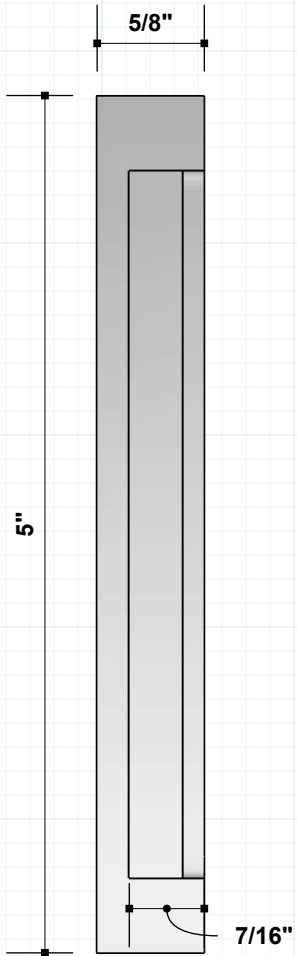

RJ1756 Flush Pull: 5.00"L

Flush Pulls

#RAJACK

Can be made in custom sizes