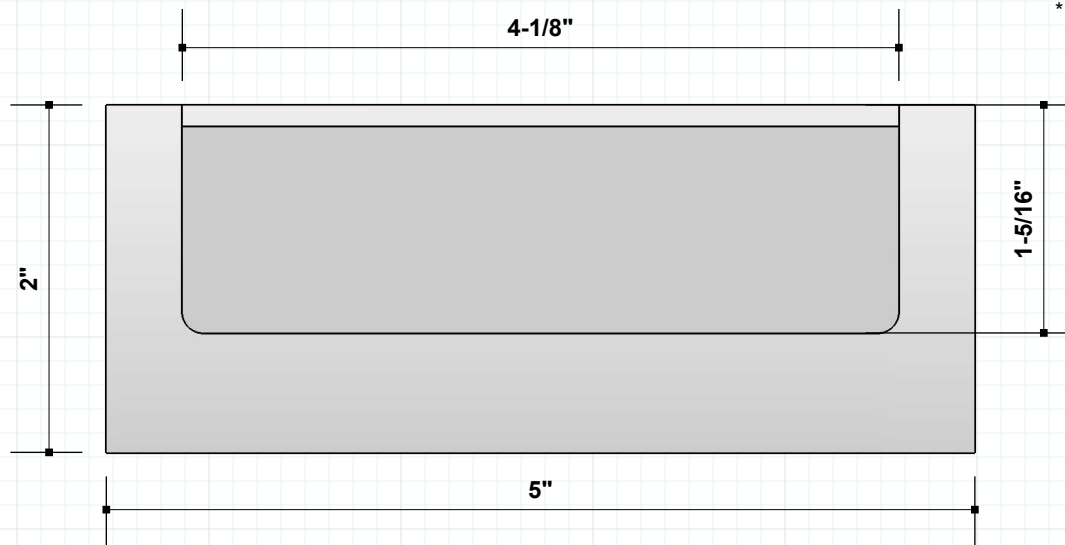

Finishes

- US03 Pol.Brass
- US03A Pol.Brass N/L
- US04 Satin Brass
- US04A Satin Brass N/L
- US05 Antique Brass
- US09 Polished Bronze
- US10 Satin Bronze
- US10A Dark Bronze
- US10B Oil Rubbed Bronze
- US14 Pol.Nickel
- US14A Pol.Nickel N/L
- US15 Satin Nickel
- US15A Satin Nickel N/L
- US19 Satin Black
- US26 Pol.Chrome
- US26D Satin Chrome

Powder Coating All RAL Colors

Match Your Sample

* RAJACK can match any custom or existing hardware finishes provided you submit a sample when placing order.

info@rajack.com

RAJACK HARDWARE

95 Rome Street
Farmingdale, NY 11735
631-293-8273 Phone

RJ1756-2

RAJACK.com