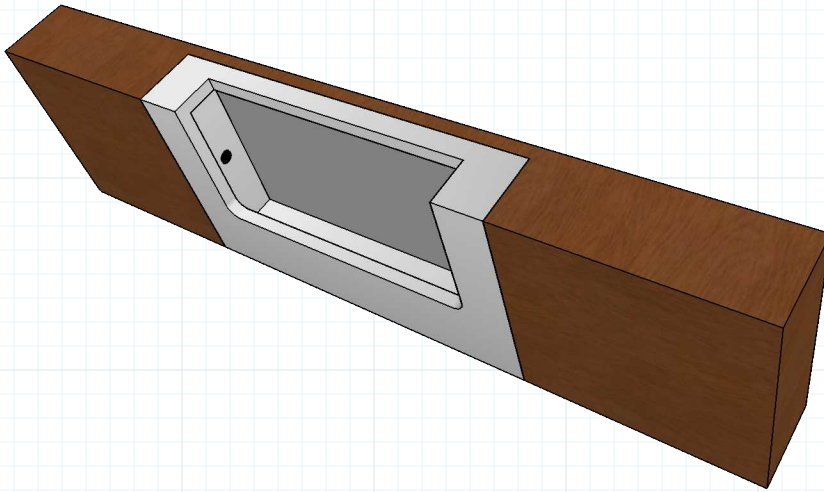

RJ1756-2

**RAJACK.com**

**RJ1756 Flush Pull: 3.50"L**  
 Flush Pulls  
 #RAJACK

EXAMPLE: 3/4" Door or Drawer

Can be made in custom sizes

Can be used Horizontal or Vertical

**info@rajack.com**

**RAJACK HARDWARE**