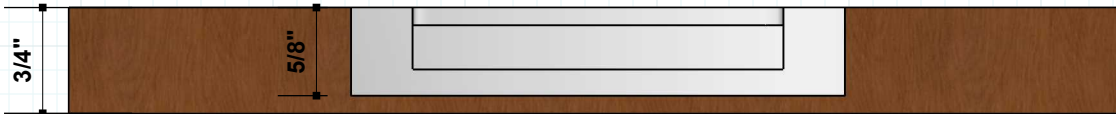

RJ1756-2

**RAJACK.com**

**RJ1756 Flush Pull: 3.50"L**  
 Flush Pulls  
 #RAJACK

EXAMPLE: 3/4" Door or Drawer

Can be made in custom sizes

Can be used Horizontal or Vertical

**info@rajack.com**

**RAJACK HARDWARE**