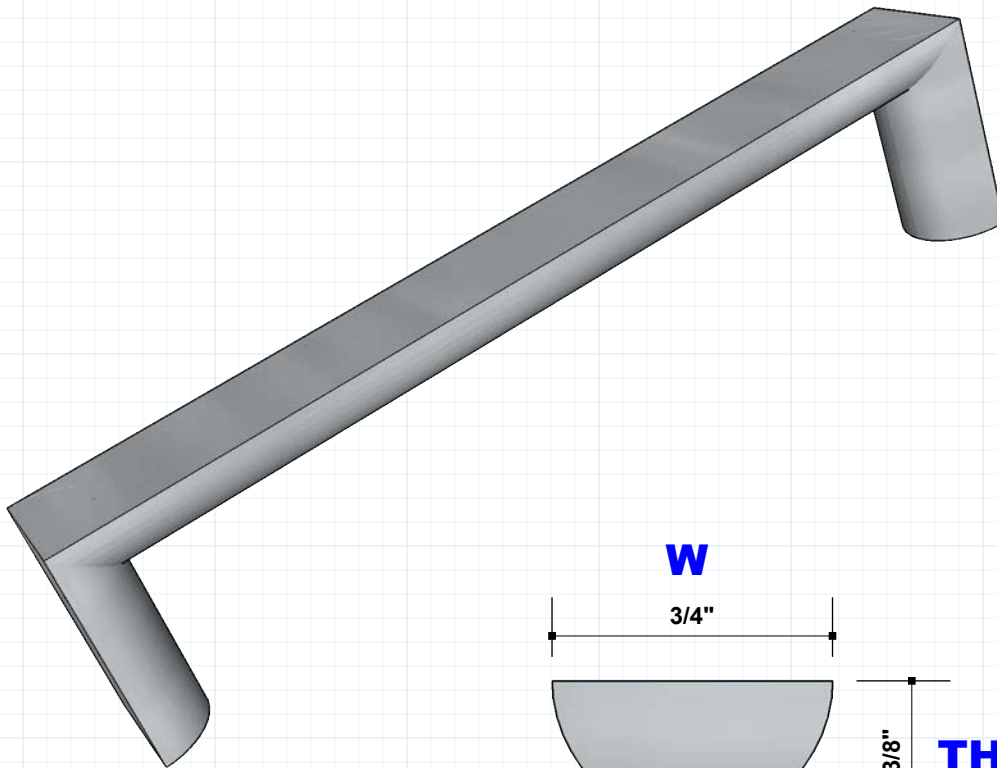

**1-3/8"**  
 MATERIAL PROJECTION  
 Suggested

**3" up to 14"**  
 MATERIAL OA LENGTH  
 Suggested

Available in Rear & Face Mount  
 Available in Back to Back  
 Available in All Finishes

**MANUFACTURED TO ORDER**  
 Other Material Sizes are available.

CALL-EMAIL TO DISCUSS

HALF ROUND

**info@rajack.com**

**RAJACK HARDWARE**  
 95 Rome Street  
 Farmingdale, NY 11735  
 631-293-8273 Phone

RJ719-B-01

**RAJACK.com**

**RJ719 Pull: 3/8 Thick (thk) x 3/4 Width (w)**  
**Cabinet-Drawer-Door Pulls**  
**#RAJACK**

**B**  
 TYPE

**3/8"**

MATERIAL THICKNESS

**3/4"**

MATERIAL WIDTH

**1-3/8"**

MATERIAL PROJECTION

*Suggested*

**3" up to 14"**

MATERIAL OA LENGTH

*Suggested*

**Available in Rear & Face Mount**

**Available in Back to Back**

**Available in All Finishes**

**MANUFACTURED TO ORDER**

Other Material Sizes are available.