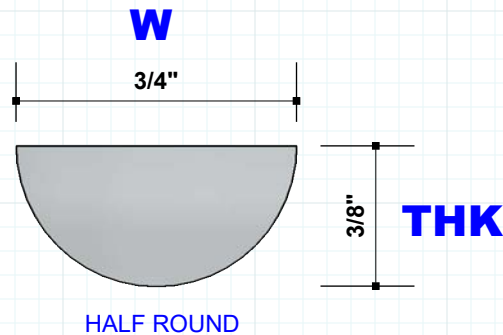

**1-3/8"**  
 MATERIAL PROJECTION  
 Suggested

**3" up to 14"**  
 MATERIAL OA LENGTH  
 Suggested

Available in Rear & Face Mount  
 Available in Back to Back  
 Available in All Finishes

**MANUFACTURED TO ORDER**  
 Other Material Sizes are available.

CALL-EMAIL TO DISCUSS

HALF ROUND

**info@rajack.com**

**RAJACK HARDWARE**  
 95 Rome Street  
 Farmingdale, NY 11735  
 631-293-8273 Phone

RJ719-B-01

**RAJACK.com**

**RJ719 Pull: 3/8 Thick (thk) x 3/4 Width (w)**  
**Cabinet-Drawer-Door Pulls**  
**#RAJACK**

**B**  
 TYPE

**3/8"**

MATERIAL THICKNESS

**3/4"**

MATERIAL WIDTH

**1-3/8"**

MATERIAL PROJECTION

*Suggested*

**3" up to 14"**

MATERIAL OA LENGTH

*Suggested*

**Available in Rear & Face Mount**

**Available in Back to Back**

**Available in All Finishes**

**MANUFACTURED TO ORDER**

Other Material Sizes are available.