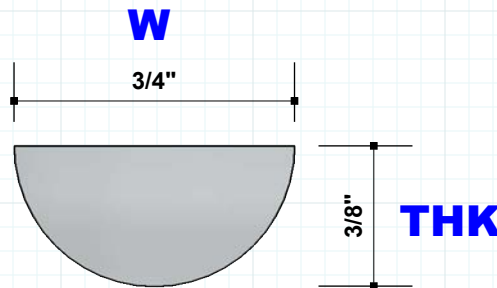

HALF ROUND

info@rajack.com

RAJACK HARDWARE
95 Rome Street
Farmingdale, NY 11735
631-293-8273 Phone

RJ719-B-01

RAJACK.com