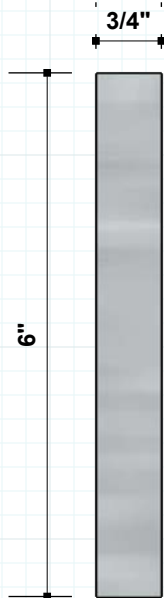

HALF ROUND

info@rajack.com

RAJACK HARDWARE
95 Rome Street
Farmingdale, NY 11735
631-293-8273 Phone

RJ719-B-01

RAJACK.com