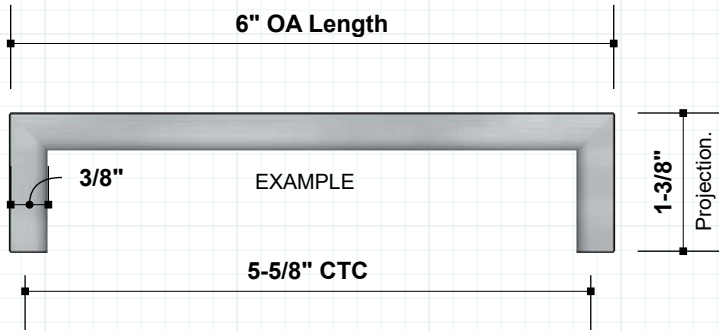

**RJ719 Pull: 3/8 Thick (thk) x 3/4 Width (w)**  
 Cabinet-Drawer-Door Pulls  
 #RAJACK

**B**  
 TYPE

OA Length / CTC / Projection can be modified to your request.

**3/8"**  
 MATERIAL THICKNESS

**3/4"**  
 MATERIAL WIDTH

**1-3/8"**  
 MATERIAL PROJECTION  
 Suggested

**3" up to 14"**  
 MATERIAL OA LENGTH  
 Suggested

Available in Rear & Face Mount  
 Available in Back to Back  
 Available in All Finishes

**MANUFACTURED TO ORDER**  
 Other Material Sizes are available.

**B**  
 TYPE

**3/8"**

MATERIAL THICKNESS

**3/4"**

MATERIAL WIDTH

**1-3/8"**

MATERIAL PROJECTION

*Suggested*

**3" up to 14"**

MATERIAL OA LENGTH

*Suggested*

**Available in Rear & Face Mount**

**Available in Back to Back**

**Available in All Finishes**

**MANUFACTURED TO ORDER**

Other Material Sizes are available.