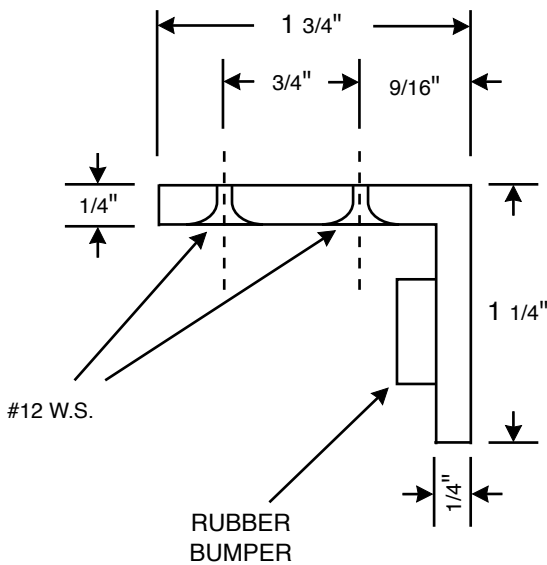

#RAJACK #AngleStop

3" SHOWN

Custom Sizes upon request.

Standard Sizes
1 1/2"
3"

Standard Finishes
US3 - Polished Brass
US3A - Polished Brass (No Lacquer)
US4 - Satin Brass
US4A - Satin Brass (No Lacquer)
US10 - Bright Bronze
US10B - Oil Rubbed Bronze
US14 - Polished Nickel
US15 - Satin Nickel
US26 - Polished Chrome
US26D - Satin Chrome