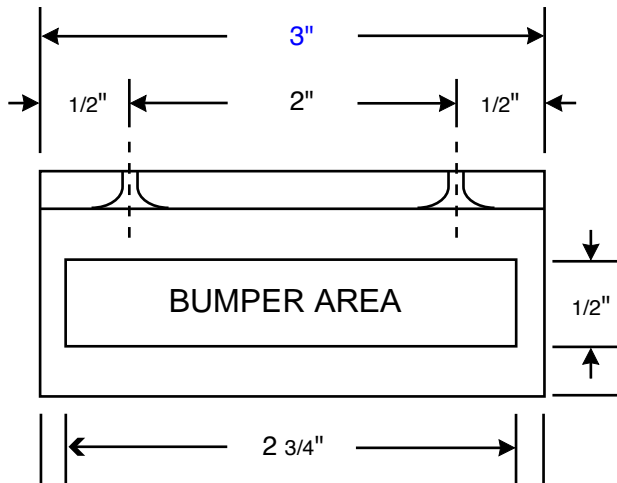

#RAJACK #AngleStop

3" SHOWN

Custom Sizes upon request.

Standard Sizes
1 1/2"
3"

Standard Finishes
US3 - Polished Brass
US3A - Polished Brass (No Lacquer)
US4 - Satin Brass
US4A - Satin Brass (No Lacquer)
US10 - Bright Bronze
US10B - Oil Rubbed Bronze
US14 - Polished Nickel
US15 - Satin Nickel
US26 - Polished Chrome
US26D - Satin Chrome