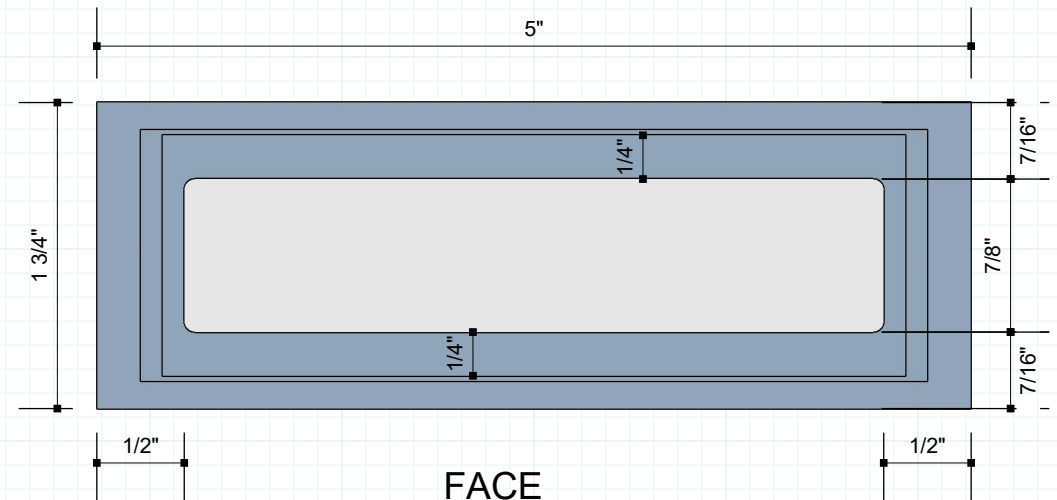

info@rajack.com

SIDE

TOP/BOTTOM

FACE

575-5-02

RAJACK.COM

Manufactured to Order
#6 x 3/4 Screw

RJ575 5" Flush Pull