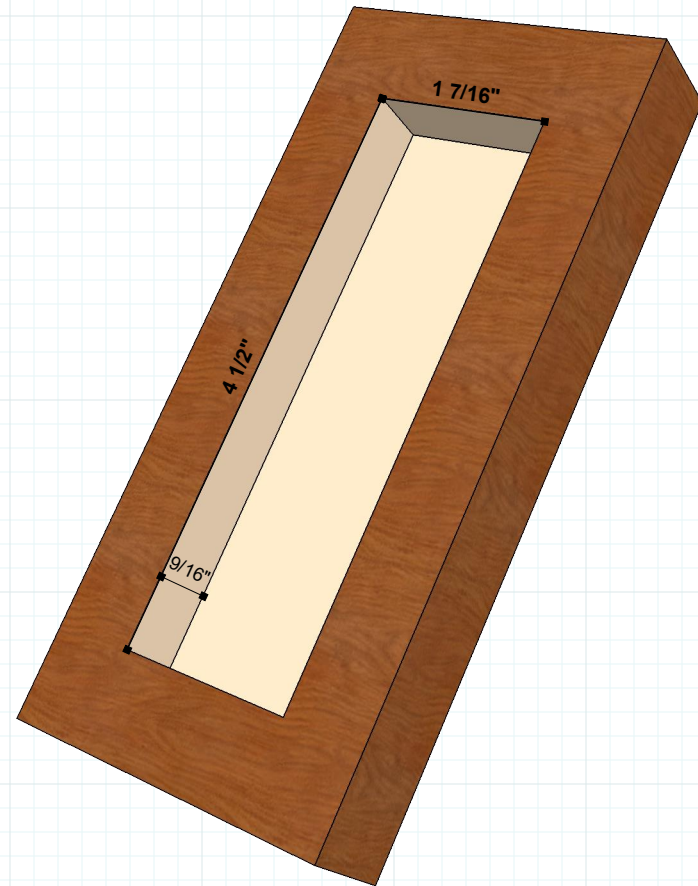

RJ575 5" Flush Pull

Builders Hardware

#RAJACK #RJ575

RAJACK HARDWARE

95 Rome Street

Farmingdale, NY 11735

631-293-8273 Phone

631-293-3617 Fax

info@rajack.com

MORTISE CUT OUT

Manufactured to Order
#6 x 3/4 Screw

575-5-03

RAJACK.COM