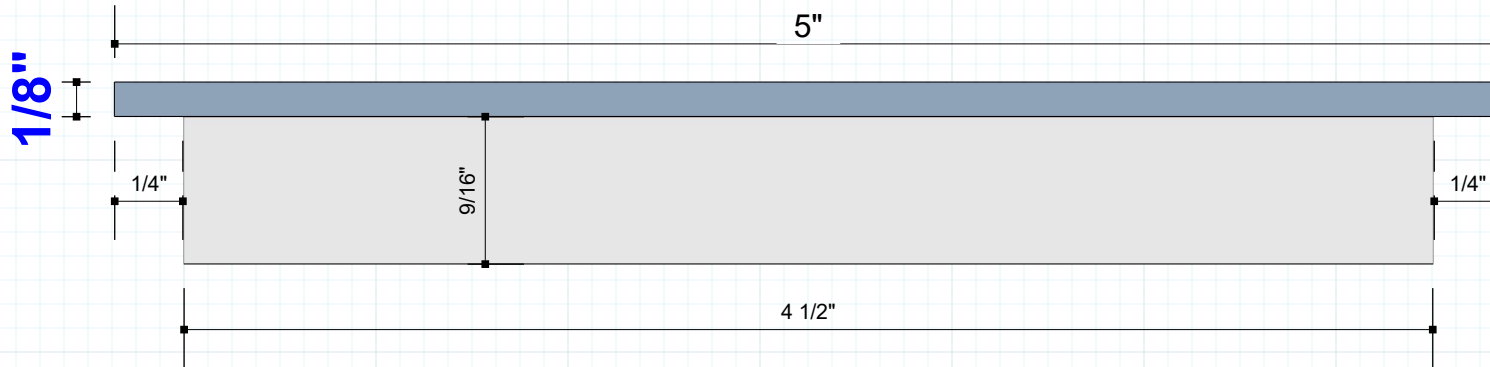

info@rajack.com

SIDE

TOP/BOTTOM

FACE

575-5-02

RAJACK.COM

Manufactured to Order
#6 x 3/4 Screw

RJ575 5" Flush Pull