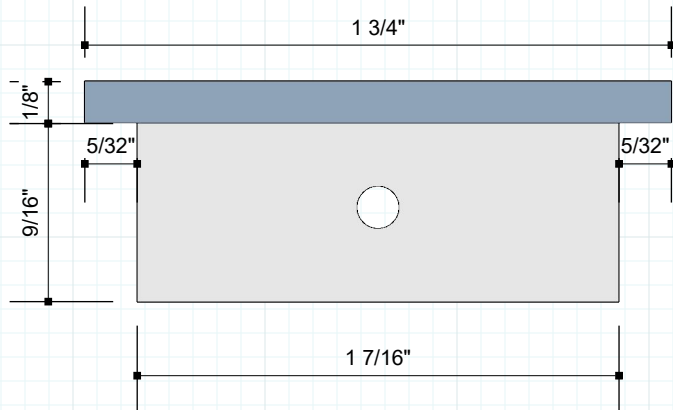

info@rajack.com

SIDE

TOP/BOTTOM

FACE

575-5-02

RAJACK.COM

Manufactured to Order
#6 x 3/4 Screw

RJ575 5" Flush Pull