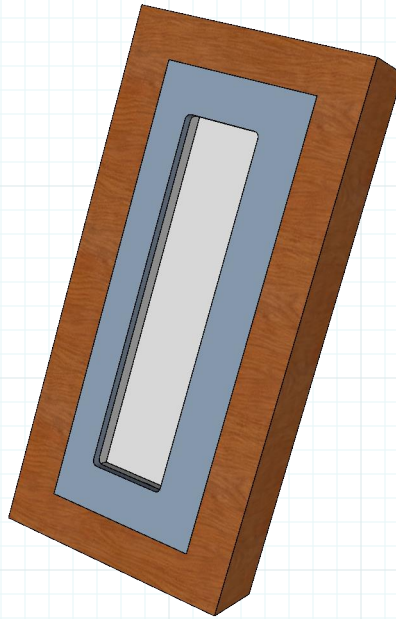

RJ575 5" Flush Pull

Builders Hardware

#RAJACK #RJ575

RAJACK HARDWARE

95 Rome Street
Farmingdale, NY 11735
631-293-8273 Phone
631-293-3617 Fax

info@rajack.com

Finishes

- US03 Pol.Brass
- US03A Pol.Brass N/L
- US04 Satin Brass
- US04A Satin Brass N/L
- US05 Antique Brass
- US09 Polished Bronze
- US10 Satin Bronze
- US10A Dark Bronze
- US10B Oil Rubbed Bronze
- US14 Pol.Nickel
- US14A Pol.Nickel N/L
- US15 Satin Nickel
- US15A Satin Nickel N/L
- US19 Satin Black
- US26 Pol.Chrome
- US26D Satin Chrome

Powder Coating All RAL Colors

* RAJACK can match any custom or existing hardware finishes provided you submit a sample when placing order.

Manufactured to Order
#6 x 3/4 Screw

575-5-01

RAJACK.COM

Social RAJACK
Additional Product Photos & Information
Featured On

info@rajack.com

SIDE

TOP/BOTTOM

FACE

575-5-02

RAJACK.COM

Manufactured to Order
#6 x 3/4 Screw

RJ575 5" Flush Pull