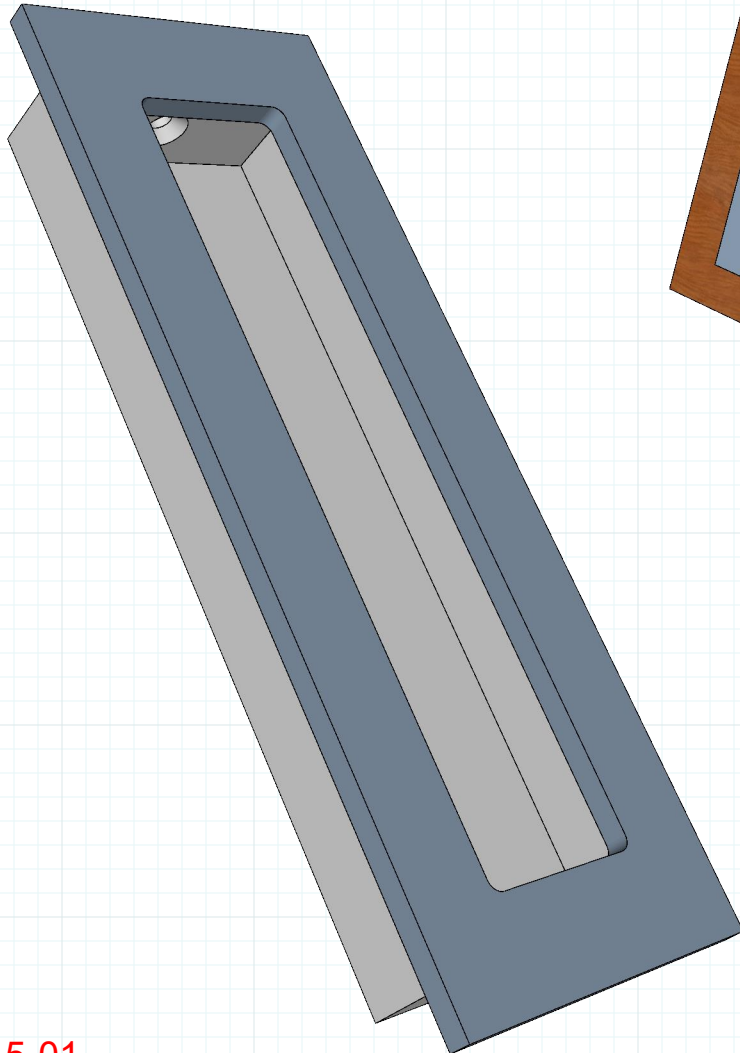

RJ575 5" Flush Pull

Builders Hardware

#RAJACK #RJ575

RAJACK HARDWARE

95 Rome Street
Farmingdale, NY 11735
631-293-8273 Phone
631-293-3617 Fax

info@rajack.com

Finishes

- US03 Pol.Brass
- US03A Pol.Brass N/L
- US04 Satin Brass
- US04A Satin Brass N/L
- US05 Antique Brass
- US09 Polished Bronze
- US10 Satin Bronze
- US10A Dark Bronze
- US10B Oil Rubbed Bronze
- US14 Pol.Nickel
- US14A Pol.Nickel N/L
- US15 Satin Nickel
- US15A Satin Nickel N/L
- US19 Satin Black
- US26 Pol.Chrome
- US26D Satin Chrome

Powder Coating All RAL Colors

* RAJACK can match any custom or existing hardware finishes provided you submit a sample when placing order.

Manufactured to Order
#6 x 3/4 Screw

575-5-01

RAJACK.COM

Social RAJACK
Additional Product Photos & Information
Featured On

info@rajack.com

SIDE

TOP/BOTTOM

FACE

575-5-02

RAJACK.COM

Manufactured to Order
#6 x 3/4 Screw

RJ575 5" Flush Pull

MORTISE CUT OUT

Manufactured to Order
#6 x 3/4 Screw

575-5-03

RAJACK.COM