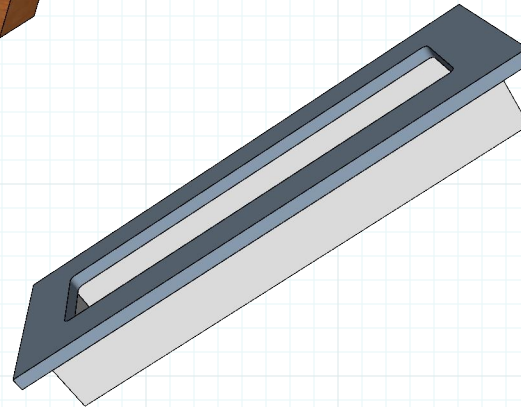

RJ575 5" Flush Pull

Builders Hardware

#RAJACK #RJ575

RAJACK HARDWARE

95 Rome Street
Farmingdale, NY 11735
631-293-8273 Phone
631-293-3617 Fax

info@rajack.com

Finishes

- US03 Pol.Brass
- US03A Pol.Brass N/L
- US04 Satin Brass
- US04A Satin Brass N/L
- US05 Antique Brass
- US09 Polished Bronze
- US10 Satin Bronze
- US10A Dark Bronze
- US10B Oil Rubbed Bronze
- US14 Pol.Nickel
- US14A Pol.Nickel N/L
- US15 Satin Nickel
- US15A Satin Nickel N/L
- US19 Satin Black
- US26 Pol.Chrome
- US26D Satin Chrome

Powder Coating All RAL Colors

* RAJACK can match any custom or existing hardware finishes provided you submit a sample when placing order.

Manufactured to Order
#6 x 3/4 Screw

575-5-01

RAJACK.COM

Social RAJACK
Additional Product Photos & Information
Featured On

info@rajack.com

SIDE

TOP/BOTTOM

FACE

575-5-02

RAJACK.COM

Manufactured to Order
#6 x 3/4 Screw

RJ575 5" Flush Pull