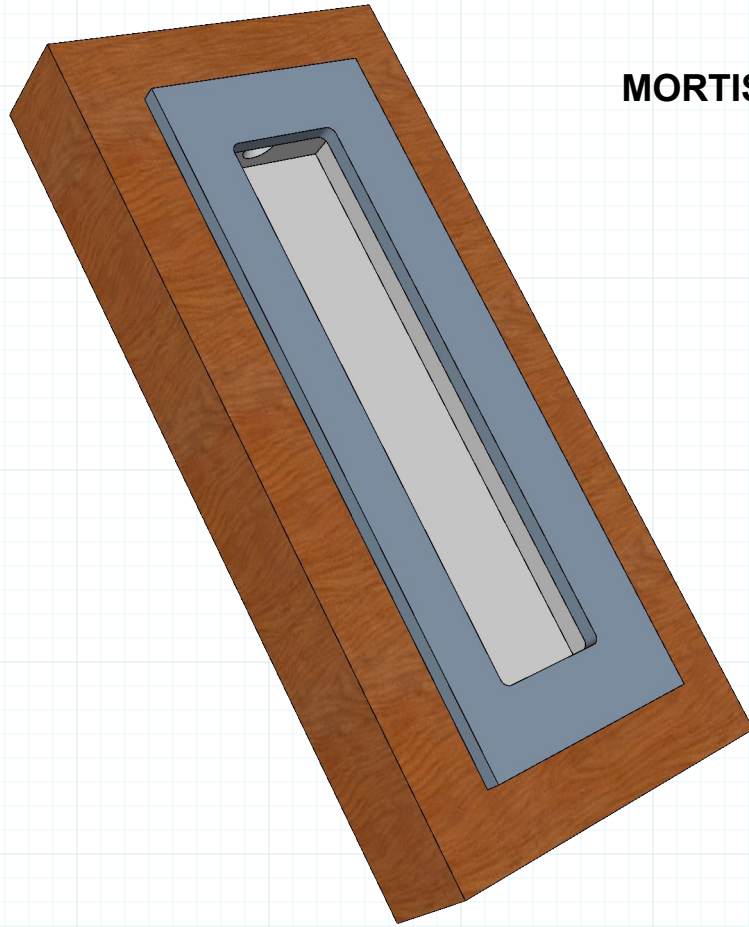

RJ575 5" Flush Pull

Builders Hardware

#RAJACK #RJ575

RAJACK HARDWARE

95 Rome Street

Farmingdale, NY 11735

631-293-8273 Phone

631-293-3617 Fax

info@rajack.com

MORTISE CUT OUT

Manufactured to Order
#6 x 3/4 Screw

575-5-03

RAJACK.COM