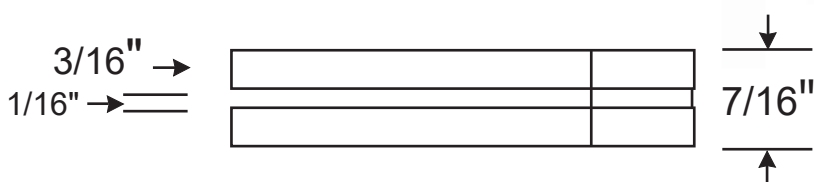

#RAJACK #RA51 #CabinetHinge

RA-51

Standard Finishes

- US3 - Polished Brass
- US3A - Polished Brass (No Lacquer)
- US4 - Satin Brass
- US4A - Satin Brass (No Lacquer)
- US10 - Bright Bronze
- US10B - Oil Rubbed Bronze
- US14 - Polished Nickel
- US15 - Satin Nickel
- US26 - Polished Chrome
- US26D - Satin Chrome