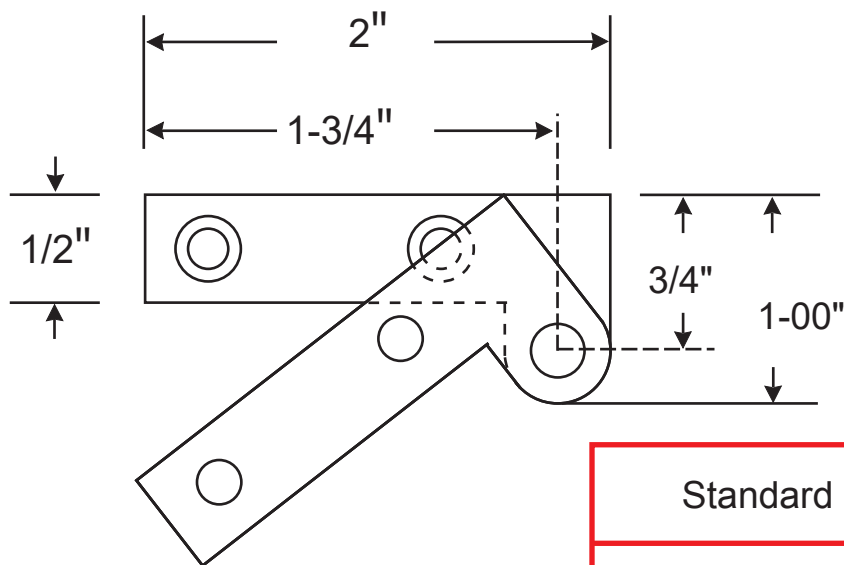

#RAJACK #RA51 #CabinetHinge

RA-51

Standard Finishes

- US3 - Polished Brass
- US3A - Polished Brass (No Lacquer)
- US4 - Satin Brass
- US4A - Satin Brass (No Lacquer)
- US10 - Bright Bronze
- US10B - Oil Rubbed Bronze
- US14 - Polished Nickel
- US15 - Satin Nickel
- US26 - Polished Chrome
- US26D - Satin Chrome