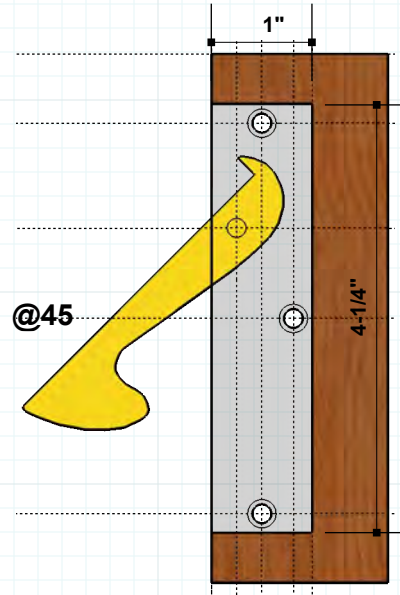

631-293-8273 Phone

631-293-3617 Fax

info@rajack.com

Manufactured to your Door Thickness

Minimum Door Thickness 3/4"

Front Body operates the same as the FE158

FRONT FACE OF PULL / FACE OF DOOR
Door Slotted - Mounted in Rear of Door

Location on door slotted to receive AR-158.
Secured and fasten in back of door no screws exposed.
This dimension should match your Door Thickness.

@45

@90

1-3/4" Door Shown

Screw: #6 x 3/4" Philips Flat

This measurement will change depending on your door thickness

AR158-02

RAJACK.com

#RAJACK #Ar158 #EdgePull

Depth: 1"
 Width: 5/16"
 Length: See Size List

Standard Sizes
 4 1/2"

- Standard Finishes**
- US3 - Polished Brass
 - US3A - Polished Brass (No Lacquer)
 - US4 - Satin Brass
 - US4A - Satin Brass (No Lacquer)
 - US10 - Bright Bronze
 - US10B - Oil Rubbed Bronze
 - US14 - Polished Nickel
 - US15 - Satin Nickel
 - US26 - Polished Chrome
 - US26D - Satin Chrome