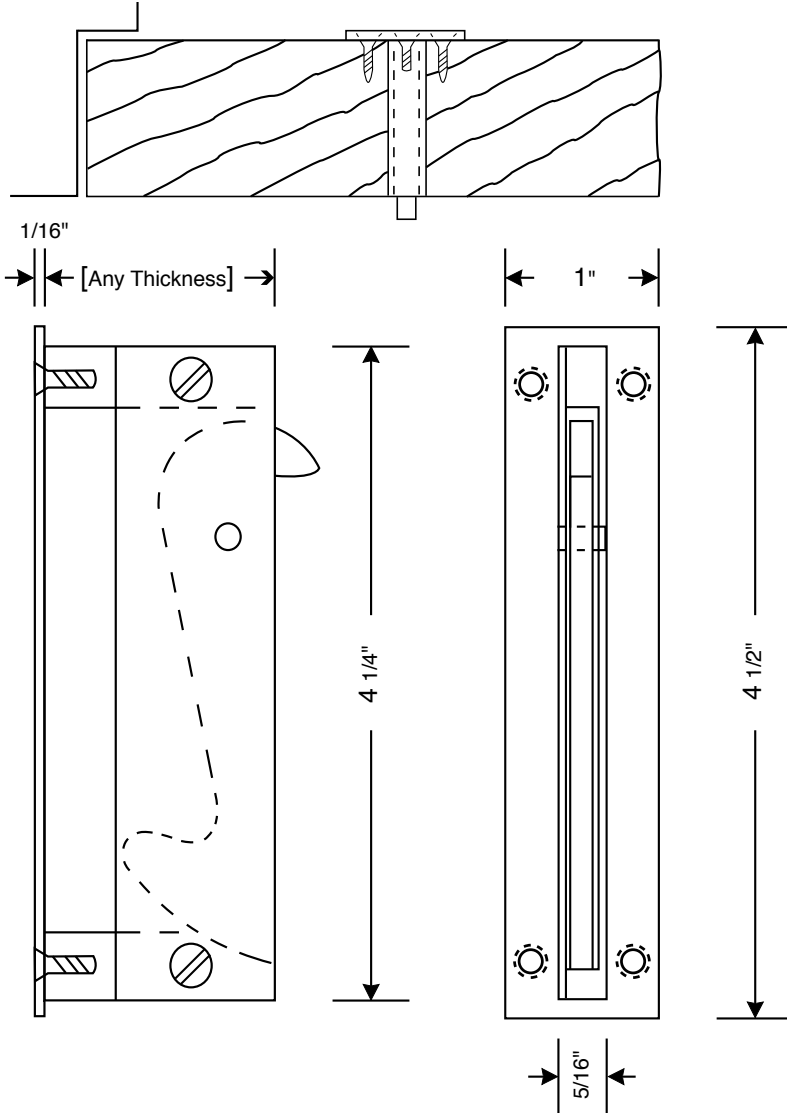

Location on door slotted to receive AR-158.
Secured and fasten in back of door no screws exposed.
This dimension should match your Door Thickness.

@45

@90

1-3/4" Door Shown

Screw: #6 x 3/4" Philips Flat

This measurement will change depending on your door thickness

AR158-02

RAJACK.com

#RAJACK #Ar158 #EdgePull

Depth: 1"
 Width: 5/16"
 Length: See Size List

Standard Sizes
 4 1/2"

- Standard Finishes**
- US3 - Polished Brass
 - US3A - Polished Brass (No Lacquer)
 - US4 - Satin Brass
 - US4A - Satin Brass (No Lacquer)
 - US10 - Bright Bronze
 - US10B - Oil Rubbed Bronze
 - US14 - Polished Nickel
 - US15 - Satin Nickel
 - US26 - Polished Chrome
 - US26D - Satin Chrome