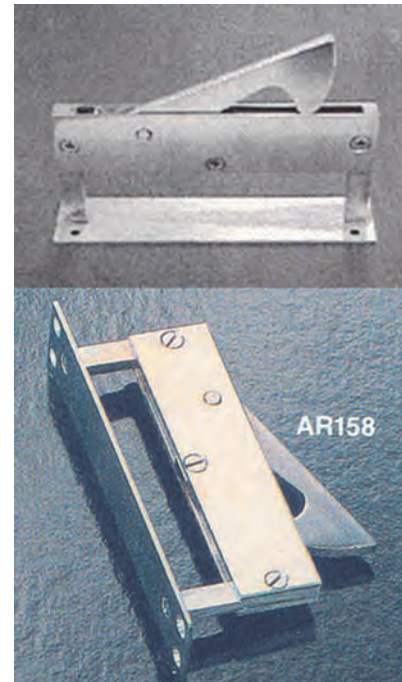

Location on door slotted to receive AR-158.
Secured and fasten in back of door no screws exposed.
This dimension should match your Door Thickness.

@45

@90

1-3/4" Door Shown

Screw: #6 x 3/4" Philips Flat

This measurement will change depending on your door thickness

AR158-02

RAJACK.com

#RAJACK #Ar158 #EdgePull

Depth: 1"
 Width: 5/16"
 Length: See Size List

Standard Sizes
 4 1/2"

- Standard Finishes**
- US3 - Polished Brass
 - US3A - Polished Brass (No Lacquer)
 - US4 - Satin Brass
 - US4A - Satin Brass (No Lacquer)
 - US10 - Bright Bronze
 - US10B - Oil Rubbed Bronze
 - US14 - Polished Nickel
 - US15 - Satin Nickel
 - US26 - Polished Chrome
 - US26D - Satin Chrome