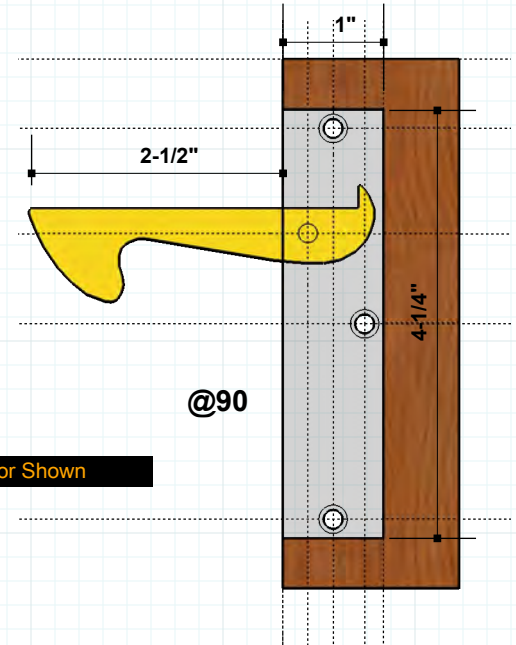

AR158-01

RAJACK.com

Social RAJACK
Additional Product Photos & Information
Featured On

AR158 Knife Pull (Center)

Concealed Edge Pull

#RAJACK #AR158

RAJACK HARDWARE

95 Rome Street
Farmingdale, NY 11735

631-293-8273 Phone

631-293-3617 Fax

info@rajack.com

Manufactured to your Door Thickness

Minimum Door Thickness 3/4"

Front Body operates the same as the FE158

FRONT FACE OF PULL / FACE OF DOOR
Door Slotted - Mounted in Rear of Door

Location on door slotted to receive AR-158.
Secured and fasten in back of door no screws exposed.
This dimension should match your Door Thickness.

@45

@90

1-3/4" Door Shown

Screw: #6 x 3/4" Philips Flat

This measurement will change depending on your door thickness

AR158-02

RAJACK.com

#RAJACK #Ar158 #EdgePull

Depth: 1"
 Width: 5/16"
 Length: See Size List

Standard Sizes
 4 1/2"

- Standard Finishes**
- US3 - Polished Brass
 - US3A - Polished Brass (No Lacquer)
 - US4 - Satin Brass
 - US4A - Satin Brass (No Lacquer)
 - US10 - Bright Bronze
 - US10B - Oil Rubbed Bronze
 - US14 - Polished Nickel
 - US15 - Satin Nickel
 - US26 - Polished Chrome
 - US26D - Satin Chrome