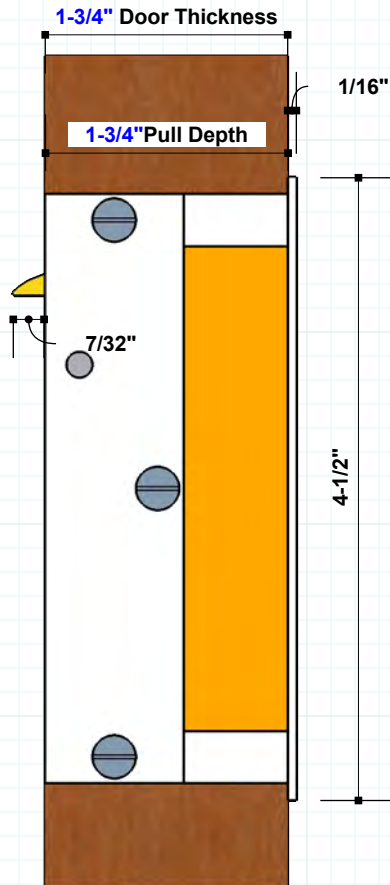

631-293-8273 Phone

631-293-3617 Fax

info@rajack.com

Manufactured to your Door Thickness

Minimum Door Thickness 3/4"

Front Body operates the same as the FE158

FRONT FACE OF PULL / FACE OF DOOR
Door Slotted - Mounted in Rear of Door

Location on door slotted to receive AR-158.
Secured and fasten in back of door no screws exposed.
This dimension should match your Door Thickness.

@45

@90

1-3/4" Door Shown

Screw: #6 x 3/4" Philips Flat

This measurement will change depending on your door thickness

AR158-02

RAJACK.com

#RAJACK #Ar158 #EdgePull

Depth: 1"
 Width: 5/16"
 Length: See Size List

Standard Sizes
 4 1/2"

- Standard Finishes**
- US3 - Polished Brass
 - US3A - Polished Brass (No Lacquer)
 - US4 - Satin Brass
 - US4A - Satin Brass (No Lacquer)
 - US10 - Bright Bronze
 - US10B - Oil Rubbed Bronze
 - US14 - Polished Nickel
 - US15 - Satin Nickel
 - US26 - Polished Chrome
 - US26D - Satin Chrome