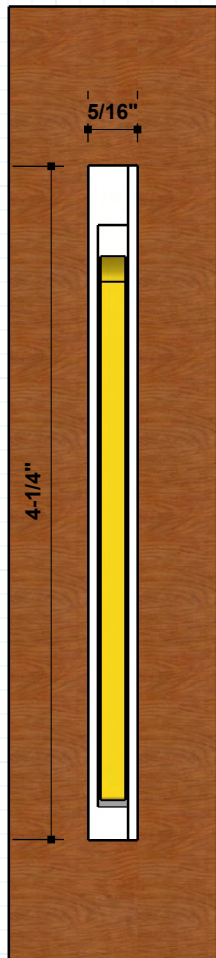

Door slotted to receive AR-158

Installed from behind door

Finishes

- US03 Pol.Brass
- US03A Pol.Brass N/L
- US04 Satin Brass
- US04A Satin Brass N/L
- US05 Antique Brass
- US09 Polished Bronze
- US10 Satin Bronze
- US10A Dark Bronze
- US10B Oil Rubbed Bronze
- US14 Pol.Nickel
- US14A Pol.Nickel N/L
- US15 Satin Nickel
- US15A Satin Nickel N/L
- US19 Satin Black
- US26 Pol.Chrome
- US26D Satin Chrome

631-293-8273 Phone

631-293-3617 Fax

info@rajack.com

Manufactured to your Door Thickness

Minimum Door Thickness 3/4"

Front Body operates the same as the FE158

FRONT FACE OF PULL / FACE OF DOOR
Door Slotted - Mounted in Rear of Door

Location on door slotted to receive AR-158.
Secured and fasten in back of door no screws exposed.
This dimension should match your Door Thickness.

@45

@90

1-3/4" Door Shown

Screw: #6 x 3/4" Philips Flat

This measurement will change depending on your door thickness

AR158-02

RAJACK.com

#RAJACK #Ar158 #EdgePull

Depth: 1"
 Width: 5/16"
 Length: See Size List

Standard Sizes
 4 1/2"

- Standard Finishes**
- US3 - Polished Brass
 - US3A - Polished Brass (No Lacquer)
 - US4 - Satin Brass
 - US4A - Satin Brass (No Lacquer)
 - US10 - Bright Bronze
 - US10B - Oil Rubbed Bronze
 - US14 - Polished Nickel
 - US15 - Satin Nickel
 - US26 - Polished Chrome
 - US26D - Satin Chrome