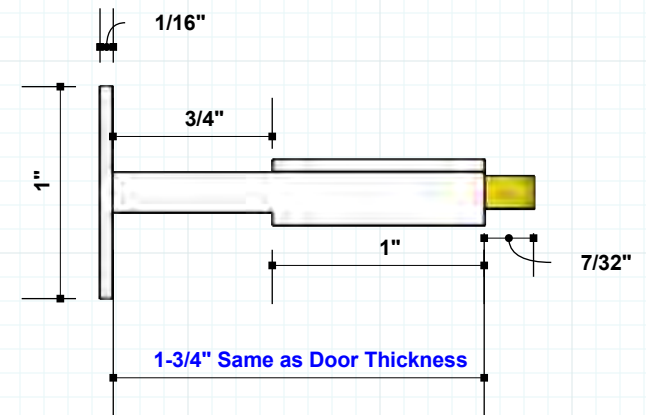

Location on door slotted to receive AR-158.
Secured and fasten in back of door no screws exposed.
This dimension should match your Door Thickness.

@45

@90

1-3/4" Door Shown

Screw: #6 x 3/4" Philips Flat

This measurement will change depending on your door thickness

AR158-02

RAJACK.com

#RAJACK #Ar158 #EdgePull

Depth: 1"
 Width: 5/16"
 Length: See Size List

Standard Sizes
 4 1/2"

- Standard Finishes**
- US3 - Polished Brass
 - US3A - Polished Brass (No Lacquer)
 - US4 - Satin Brass
 - US4A - Satin Brass (No Lacquer)
 - US10 - Bright Bronze
 - US10B - Oil Rubbed Bronze
 - US14 - Polished Nickel
 - US15 - Satin Nickel
 - US26 - Polished Chrome
 - US26D - Satin Chrome