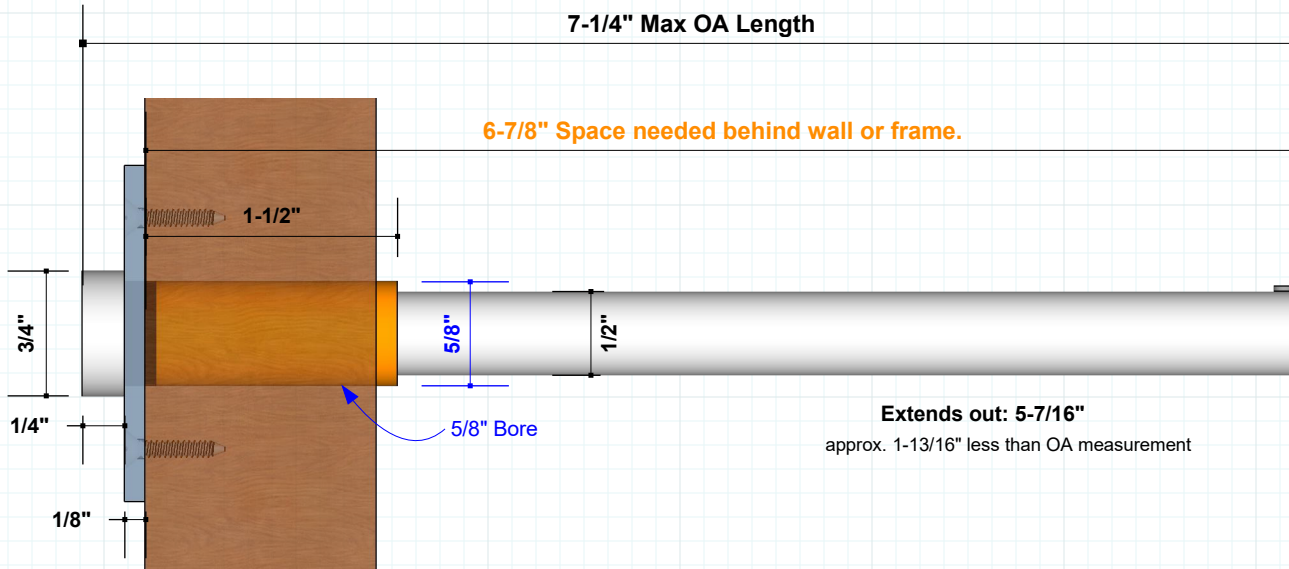

RJ234P Garment Pull Out Rod

Retractable

#RAJACK

DISK TIP ONLY FOR THIS MODEL

FULL SIZE SHOWN
this can be made to shorter lengths