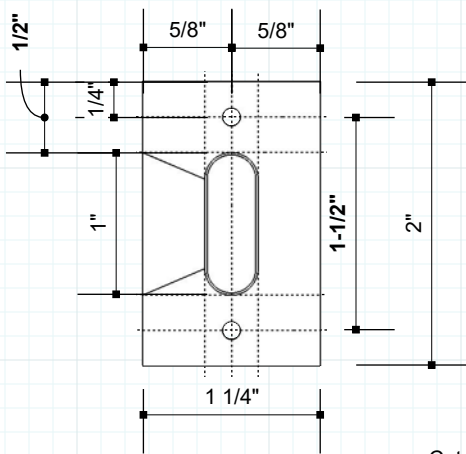

RJ1072 Angle Stop & Ball Catch

Stops and Strikes

#RAJACK

RJ1072

2-1/2"

#12 Philips Flat 1 1/4"

Catch Plate