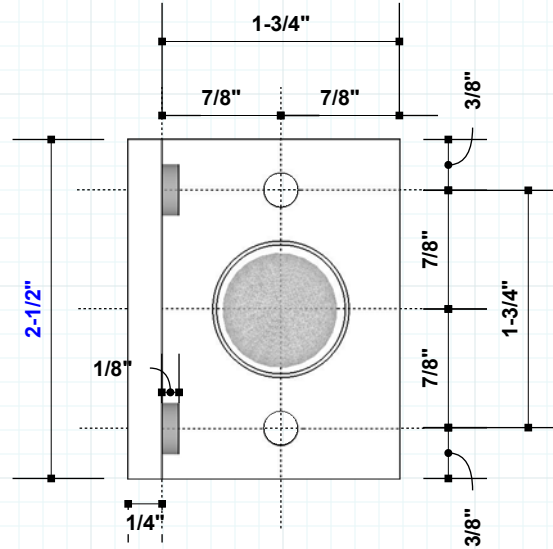

RJ1072 Angle Stop & Ball Catch

Stops and Strikes

#RAJACK

RJ1072

2-1/2"

#12 Philips Flat 1 1/4"

Catch Plate