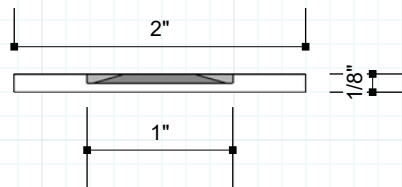

# 2-1/2"

#12 Philips Flat 1 1/4"

Catch Plate

Available in all Finishes, to see a current list:

[rajack.com/finish](http://rajack.com/finish)

RJ1072

RAJACK.com

[rajackhardware](https://www.instagram.com/rajackhardware)  
Follow us on Instagram