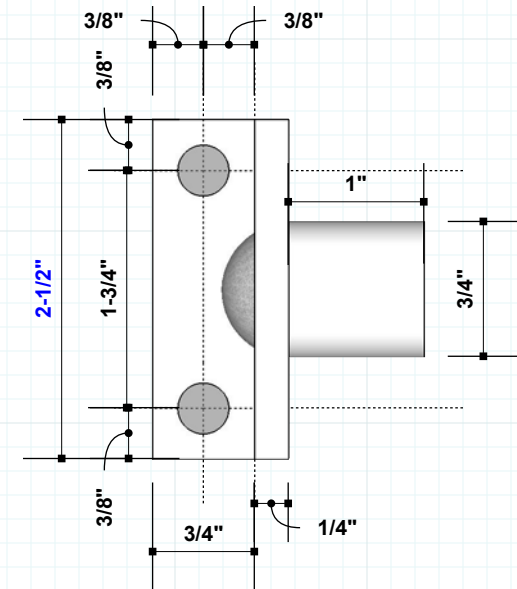

RJ1072 Angle Stop & Ball Catch

Stops and Strikes

#RAJACK

RJ1072

2-1/2"

#12 Philips Flat 1 1/4"

Catch Plate