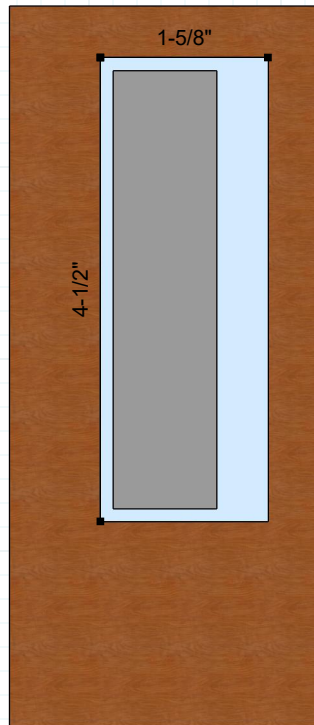

Horizontal or Vertical Install