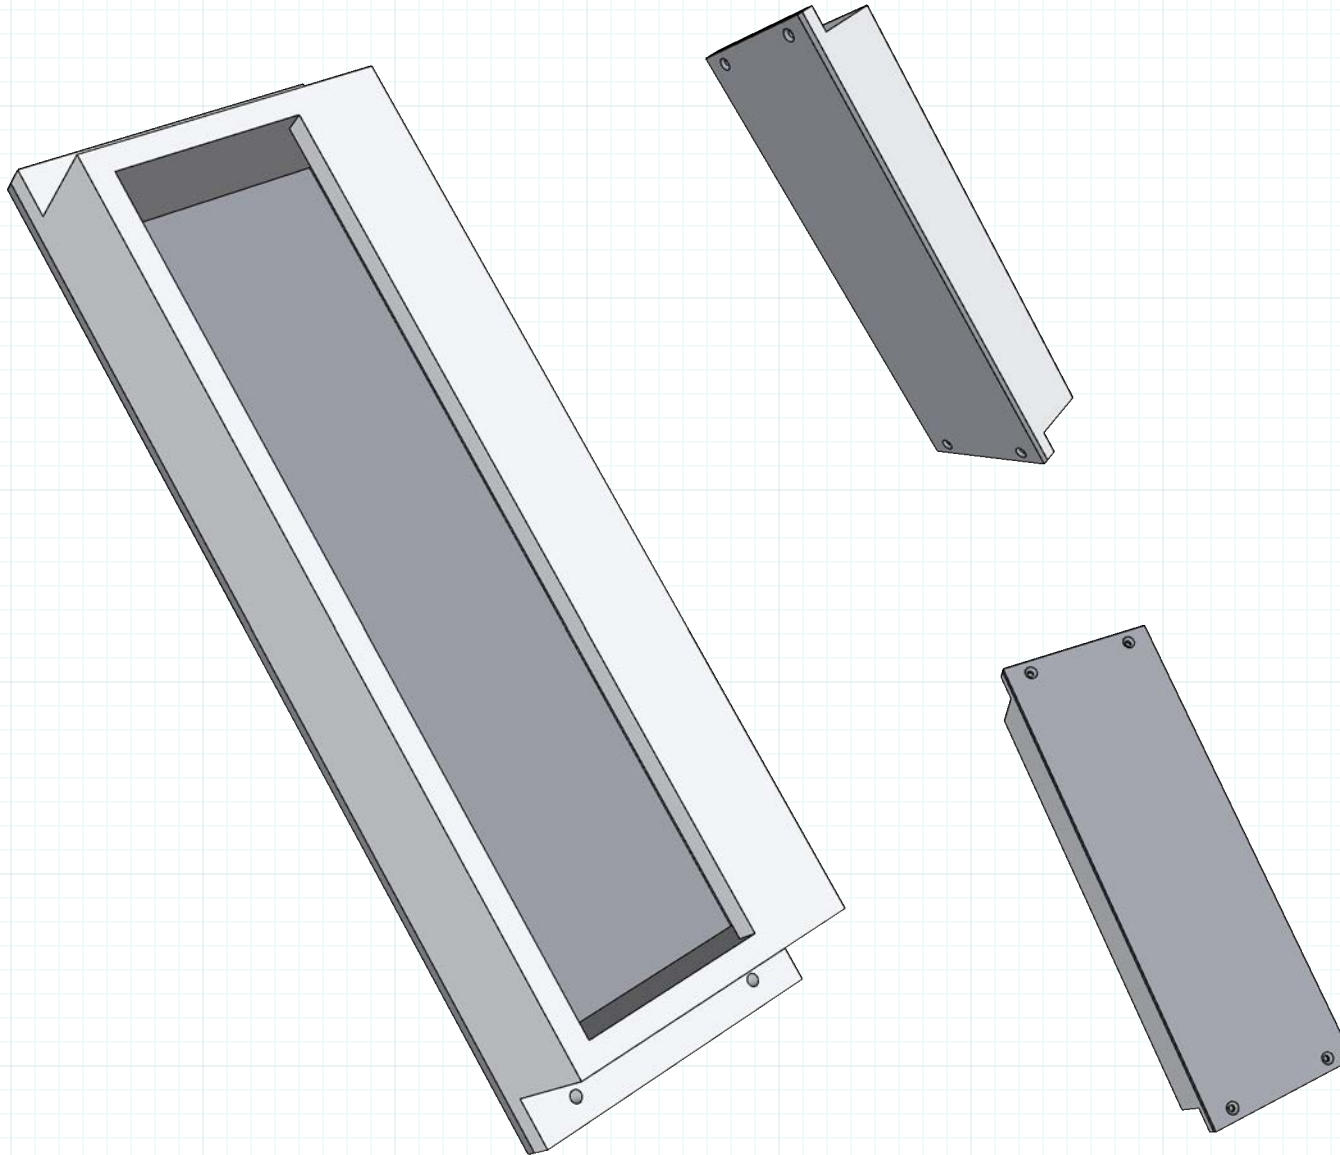

# RJ75 FLUSH PULL 5-00"

Recessed Flush Pull

#RAJACK