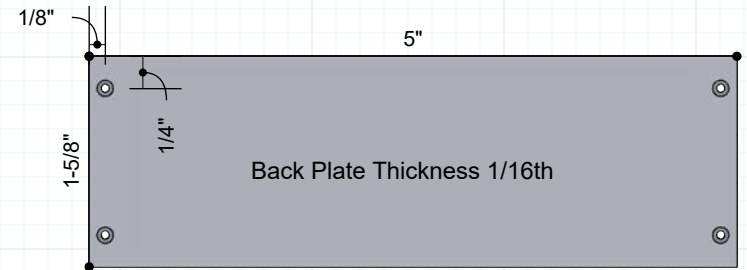

RJ75 FLUSH PULL 5-00"

Recessed Flush Pull

#RAJACK

Screws: #4 x 1/2" Philips Flat

info@rajack.com

RAJACK HARDWARE

95 Rome Street
Farmingdale, NY 11735
631-293-8273 Phone