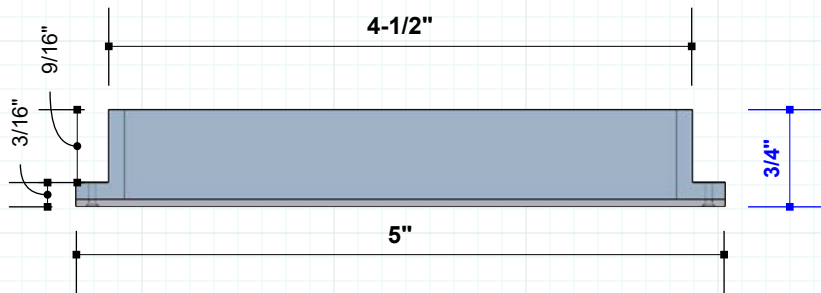

RJ75 FLUSH PULL 5-00"

Recessed Flush Pull

#RAJACK

Screws: #4 x 1/2" Philips Flat

info@rajack.com

RAJACK HARDWARE

95 Rome Street
Farmingdale, NY 11735
631-293-8273 Phone