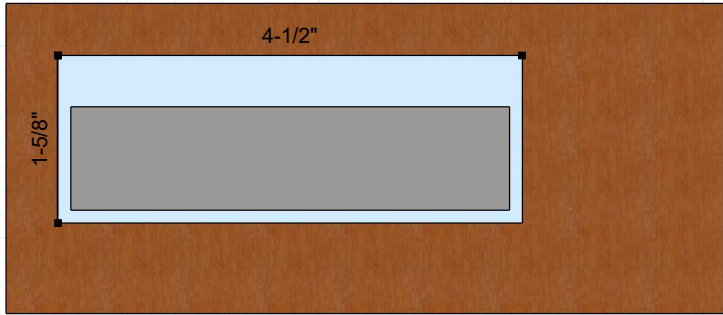

RJ75 FLUSH PULL 5-00"

Recessed Flush Pull

#RAJACK