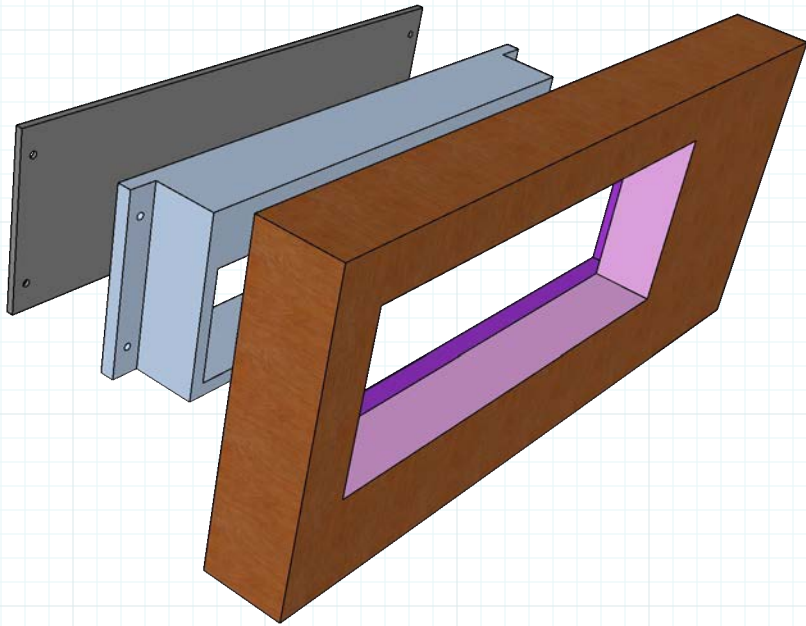

## Recessed Flush Pull

#RAJACK

Horizontal or Vertical Install

**RJ75 FLUSH PULL 5-00"**  
 Recessed Flush Pull  
 #RAJACK

**info@rajack.com**

**RAJACK HARDWARE**

95 Rome Street  
 Farmingdale, NY 11735  
 631-293-8273 Phone

# RJ75 FLUSH PULL 5-00"

Recessed Flush Pull  
#RAJACK

 [rajackhardware](https://www.instagram.com/rajackhardware)  
*Follow us on Instagram*

[info@rajack.com](mailto:info@rajack.com)

**RAJACK HARDWARE**  
95 Rome Street  
Farmingdale, NY 11735  
631-293-8273 Phone