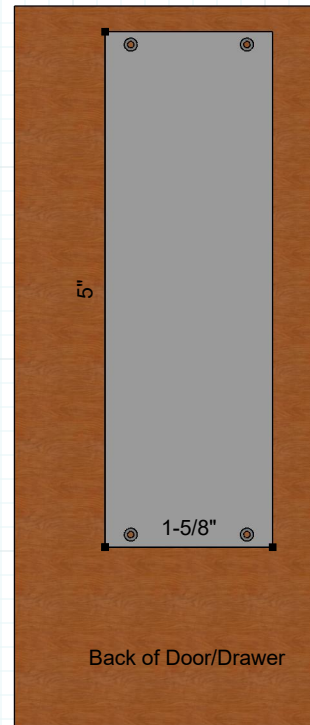

Horizontal or Vertical Install