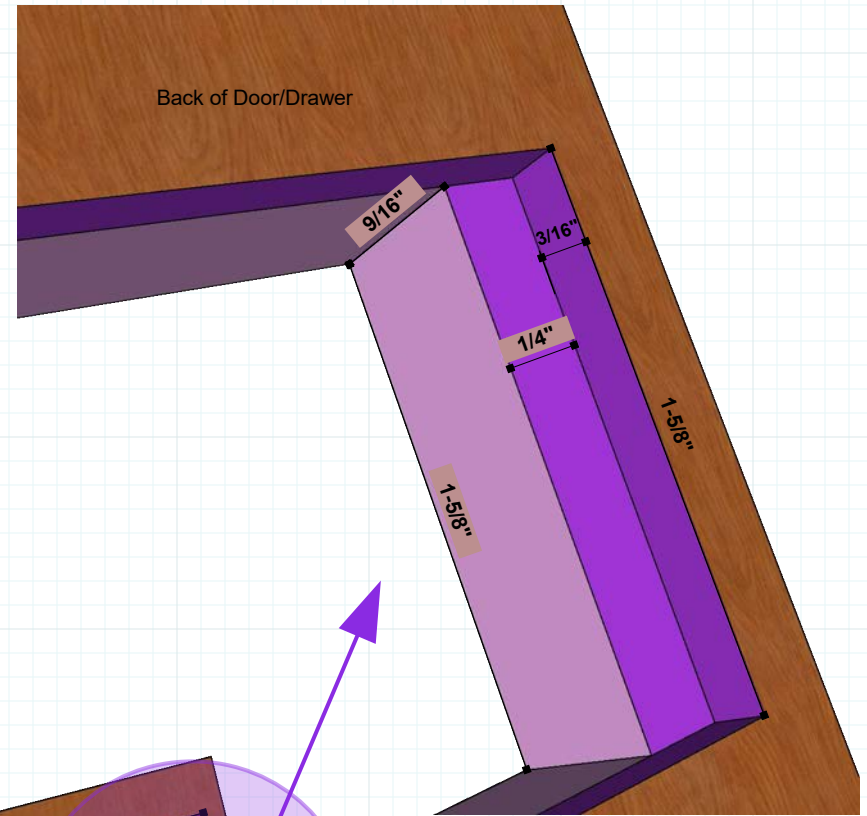

## Recessed Flush Pull

#RAJACK

Horizontal or Vertical Install

**RJ75 FLUSH PULL 5-00"**  
 Recessed Flush Pull  
 #RAJACK

**info@rajack.com**

**RAJACK HARDWARE**

95 Rome Street  
 Farmingdale, NY 11735  
 631-293-8273 Phone

# RJ75 FLUSH PULL 5-00"

Recessed Flush Pull  
#RAJACK

 [rajackhardware](https://www.instagram.com/rajackhardware)  
*Follow us on Instagram*

[info@rajack.com](mailto:info@rajack.com)

**RAJACK HARDWARE**  
95 Rome Street  
Farmingdale, NY 11735  
631-293-8273 Phone