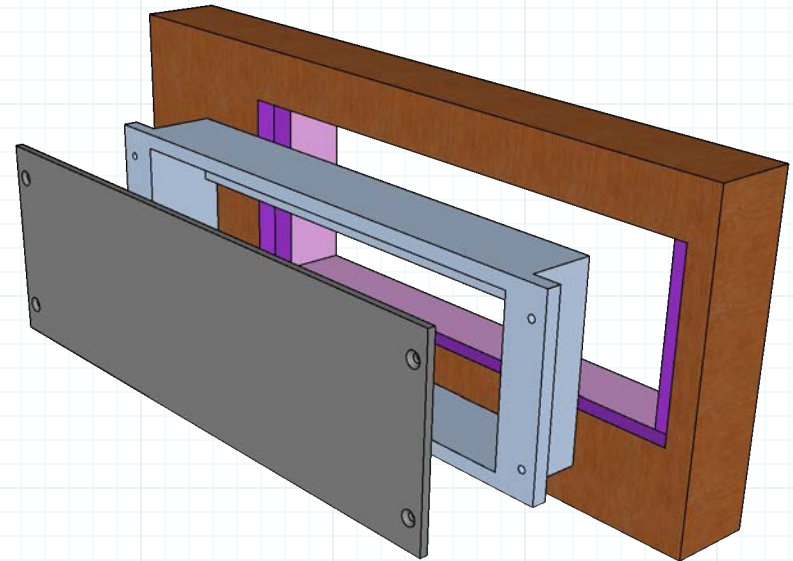

## Recessed Flush Pull

#RAJACK

Horizontal or Vertical Install

**RJ75 FLUSH PULL 5-00"**  
 Recessed Flush Pull  
 #RAJACK

**info@rajack.com**

**RAJACK HARDWARE**

95 Rome Street  
 Farmingdale, NY 11735  
 631-293-8273 Phone

# RJ75 FLUSH PULL 5-00"

Recessed Flush Pull  
#RAJACK

 [rajackhardware](https://www.instagram.com/rajackhardware)  
*Follow us on Instagram*

[info@rajack.com](mailto:info@rajack.com)

**RAJACK HARDWARE**  
95 Rome Street  
Farmingdale, NY 11735  
631-293-8273 Phone