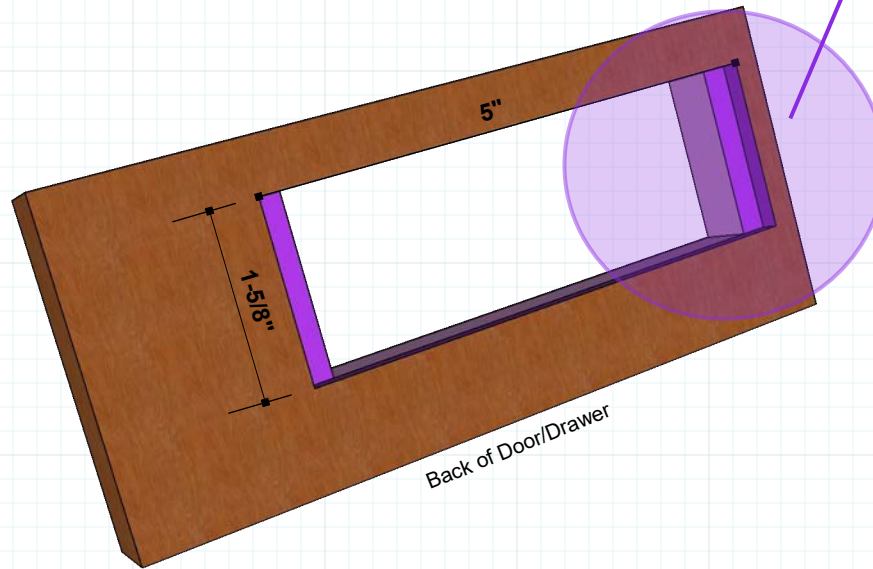

## Recessed Flush Pull

#RAJACK

Horizontal or Vertical Install

**RJ75 FLUSH PULL 5-00"**  
 Recessed Flush Pull  
 #RAJACK

**info@rajack.com**

**RAJACK HARDWARE**

95 Rome Street  
 Farmingdale, NY 11735  
 631-293-8273 Phone