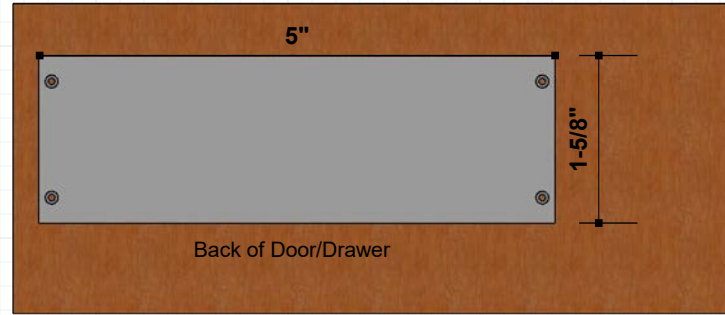

RJ75 FLUSH PULL 5-00"

Recessed Flush Pull

#RAJACK