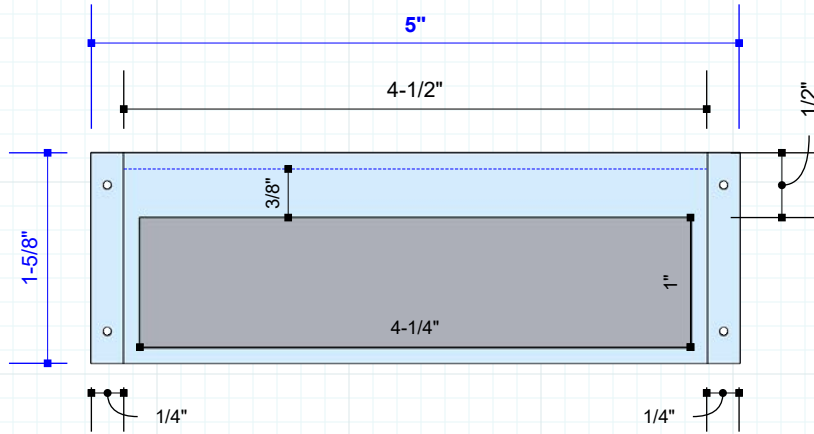

RJ75 FLUSH PULL 5-00"

Recessed Flush Pull

#RAJACK

Screws: #4 x 1/2" Philips Flat

info@rajack.com

RAJACK HARDWARE

95 Rome Street
Farmingdale, NY 11735
631-293-8273 Phone