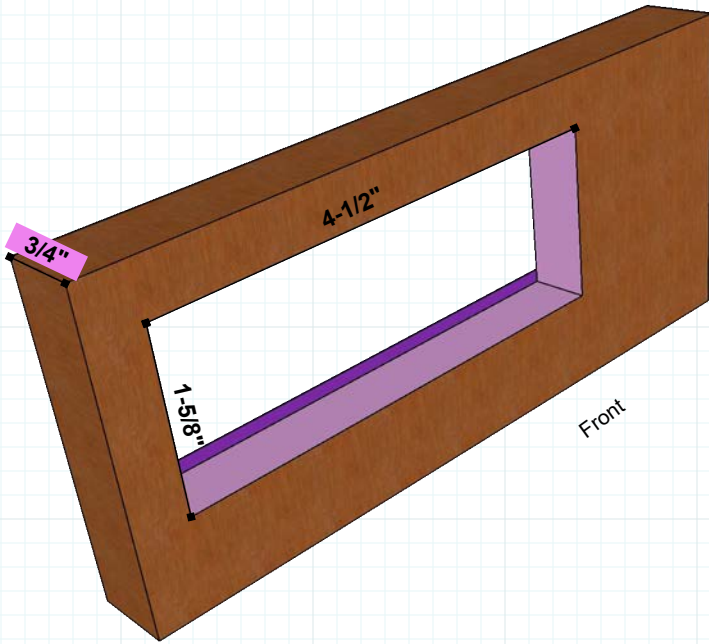

## Recessed Flush Pull

#RAJACK

Horizontal or Vertical Install

**RJ75 FLUSH PULL 5-00"**  
 Recessed Flush Pull  
 #RAJACK

**info@rajack.com**

**RAJACK HARDWARE**

95 Rome Street  
 Farmingdale, NY 11735  
 631-293-8273 Phone