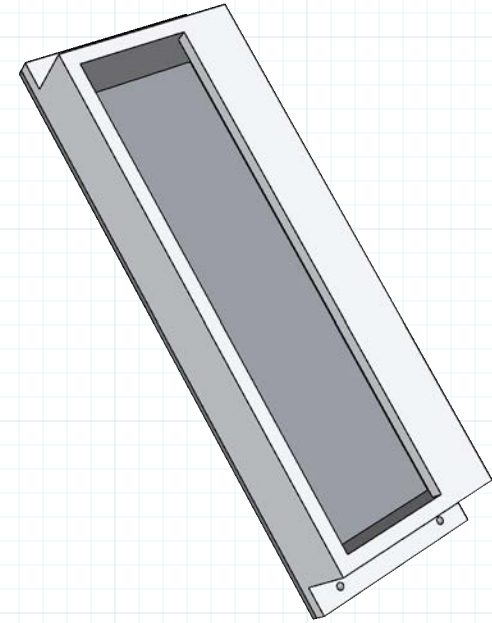

RJ75 FLUSH PULL 5-00"

Recessed Flush Pull

#RAJACK

Screws: #4 x 1/2" Philips Flat

info@rajack.com

RAJACK HARDWARE

95 Rome Street
Farmingdale, NY 11735
631-293-8273 Phone