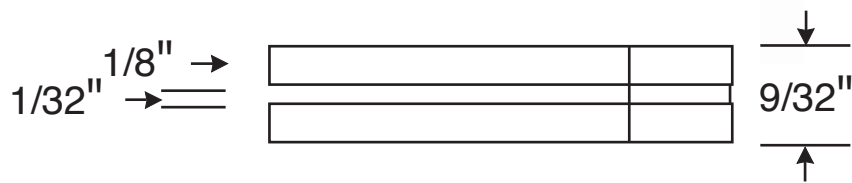

#RAJACK #RA50 #CabinetHinge

RA-50

Standard Finishes

- US3 - Polished Brass
- US3A - Polished Brass (No Lacquer)
- US4 - Satin Brass
- US4A - Satin Brass (No Lacquer)
- US10 - Bright Bronze
- US10B - Oil Rubbed Bronze
- US14 - Polished Nickel
- US15 - Satin Nickel
- US26 - Polished Chrome
- US26D - Satin Chrome