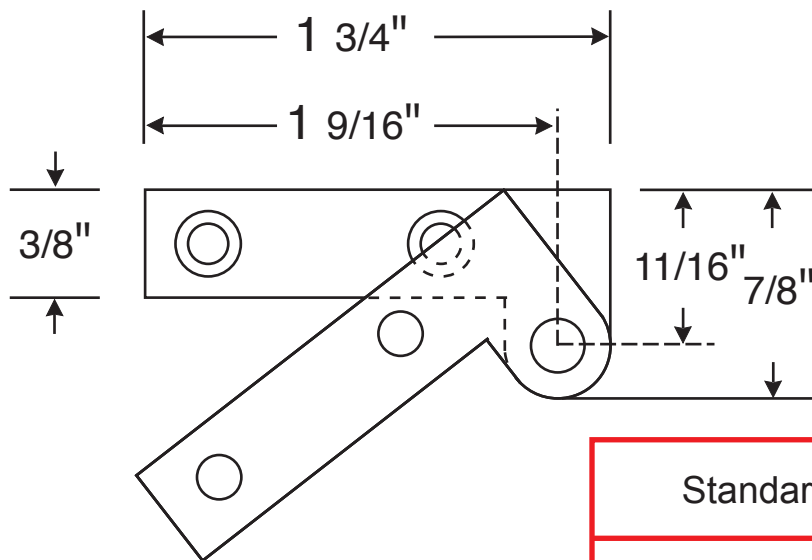

#RAJACK #RA50 #CabinetHinge

RA-50

Standard Finishes

- US3 - Polished Brass
- US3A - Polished Brass (No Lacquer)
- US4 - Satin Brass
- US4A - Satin Brass (No Lacquer)
- US10 - Bright Bronze
- US10B - Oil Rubbed Bronze
- US14 - Polished Nickel
- US15 - Satin Nickel
- US26 - Polished Chrome
- US26D - Satin Chrome