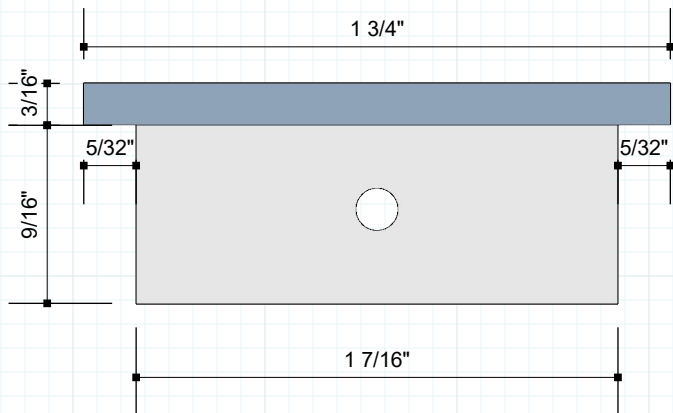

Builders Hardware

#RAJACK

Manufactured to Order
#6 x 3/4 Screw

SIDE

TOP/BOTTOM

RJ577-12-02

 RAJACK.com

info@rajack.com