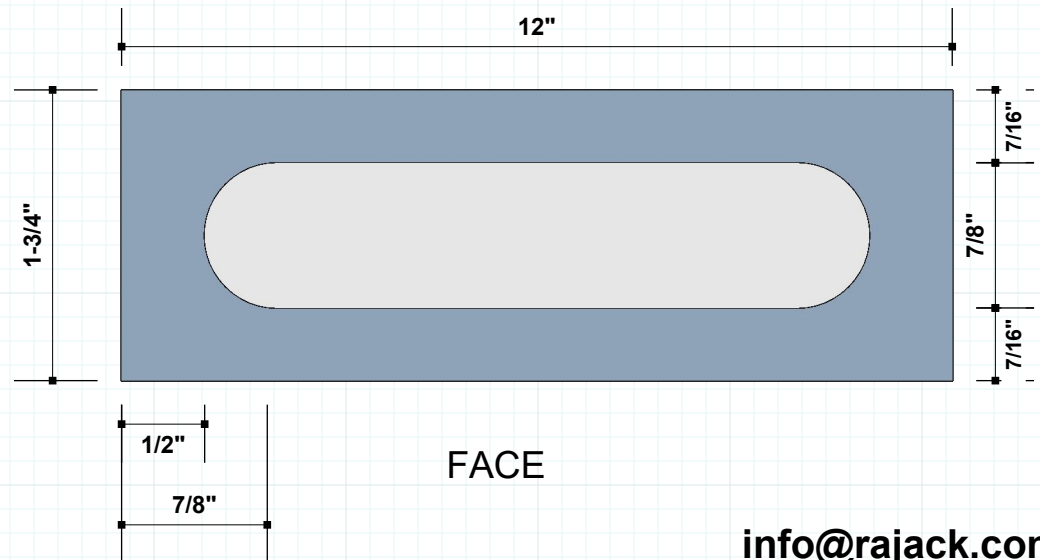

Builders Hardware

#RAJACK

Manufactured to Order
#6 x 3/4 Screw

SIDE

TOP/BOTTOM

RJ577-12-02

 RAJACK.com

info@rajack.com