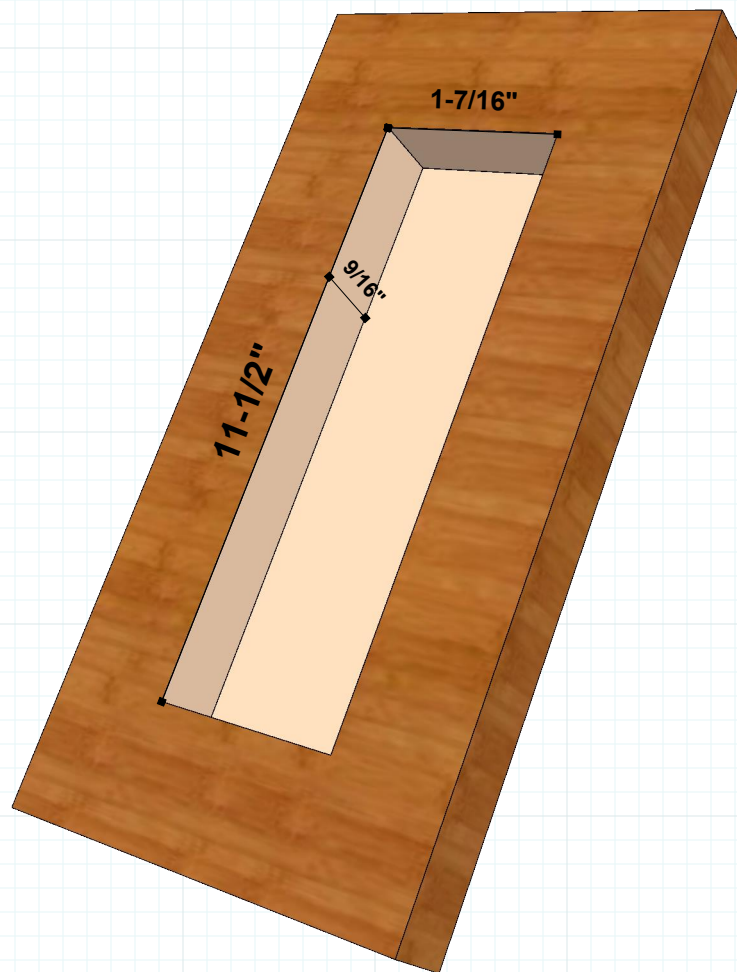

RAJACK HARDWARE

95 Rome Street
Farmingdale, NY 11735
631-293-8273 Phone

RJ577 12-00" FLUSH PULL

Builders Hardware

#RAJACK

#6 x 3/4 Wood Screw

 [rajackhardware](https://www.instagram.com/rajackhardware)
Follow us on Instagram