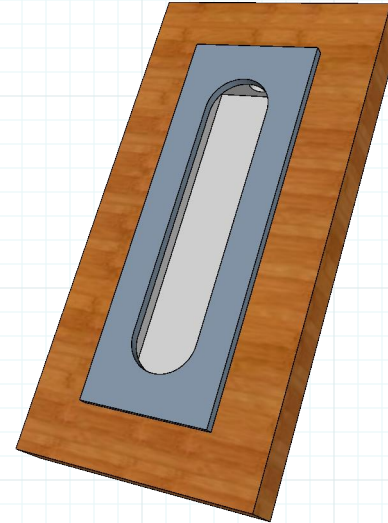

RJ577 12-00" FLUSH PULL

Builders Hardware

#RAJACK

#6 x 3/4 Wood Screw

Finishes

- US03 Pol. Brass
- US03A Pol. Brass N/L
- US04 Satin Brass
- US04A Satin Brass N/L
- US05 Antique Brass
- US09 Polished Bronze
- US10 Satin Bronze
- US10A Dark Bronze
- US10B Oil Rubbed Bronze
- US14 Pol. Nickel
- US14A Pol. Nickel N/L
- US15 Satin Nickel
- US15A Satin Nickel N/L
- US19 Satin Black
- US26 Pol. Chrome
- US26D Satin Chrome

Powder Coating All RAL Colors

Match Your Sample

* RAJACK can match any custom or existing hardware finishes provided you submit a sample when placing order.

RJ577-12-01

 RAJACK.com

Available in all Finishes, to see a current list: