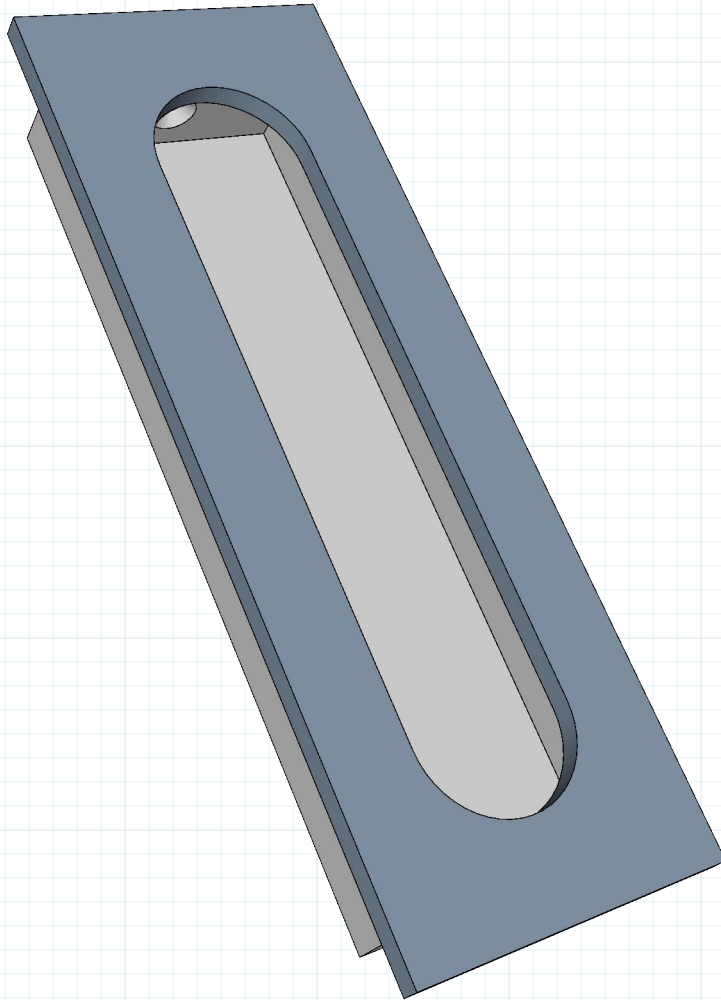

RJ577 12-00" FLUSH PULL

Builders Hardware

#RAJACK

#6 x 3/4 Wood Screw

Finishes

- US03 Pol. Brass
- US03A Pol. Brass N/L
- US04 Satin Brass
- US04A Satin Brass N/L
- US05 Antique Brass
- US09 Polished Bronze
- US10 Satin Bronze
- US10A Dark Bronze
- US10B Oil Rubbed Bronze
- US14 Pol. Nickel
- US14A Pol. Nickel N/L
- US15 Satin Nickel
- US15A Satin Nickel N/L
- US19 Satin Black
- US26 Pol. Chrome
- US26D Satin Chrome

Powder Coating All RAL Colors

Match Your Sample

* RAJACK can match any custom or existing hardware finishes provided you submit a sample when placing order.

RJ577-12-01

 RAJACK.com

Available in all Finishes, to see a current list:

Builders Hardware

#RAJACK

Manufactured to Order
#6 x 3/4 Screw

SIDE

TOP/BOTTOM

RJ577-12-02

 RAJACK.com

info@rajack.com