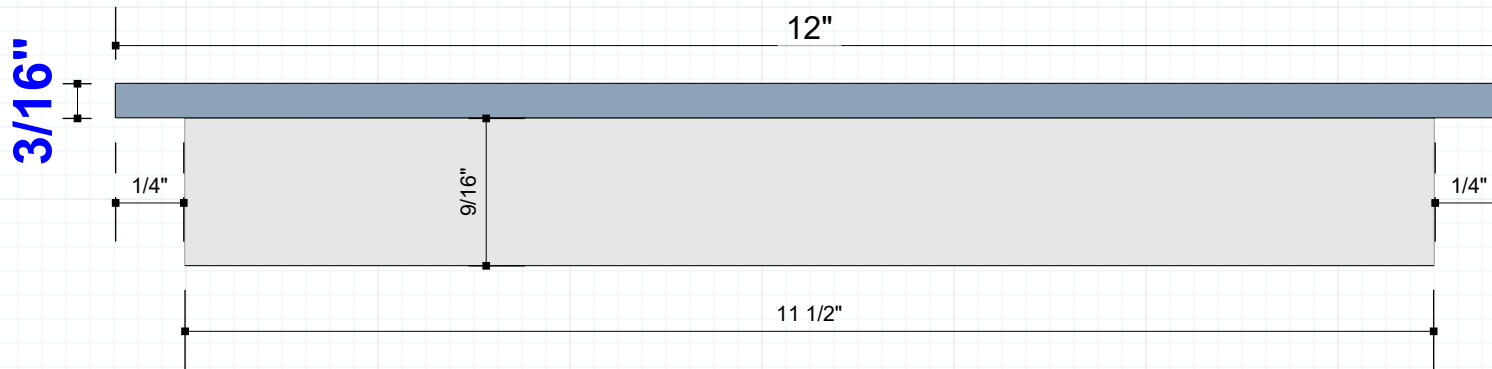

Builders Hardware

#RAJACK

Manufactured to Order
#6 x 3/4 Screw

SIDE

TOP/BOTTOM

RJ577-12-02

 RAJACK.com

info@rajack.com