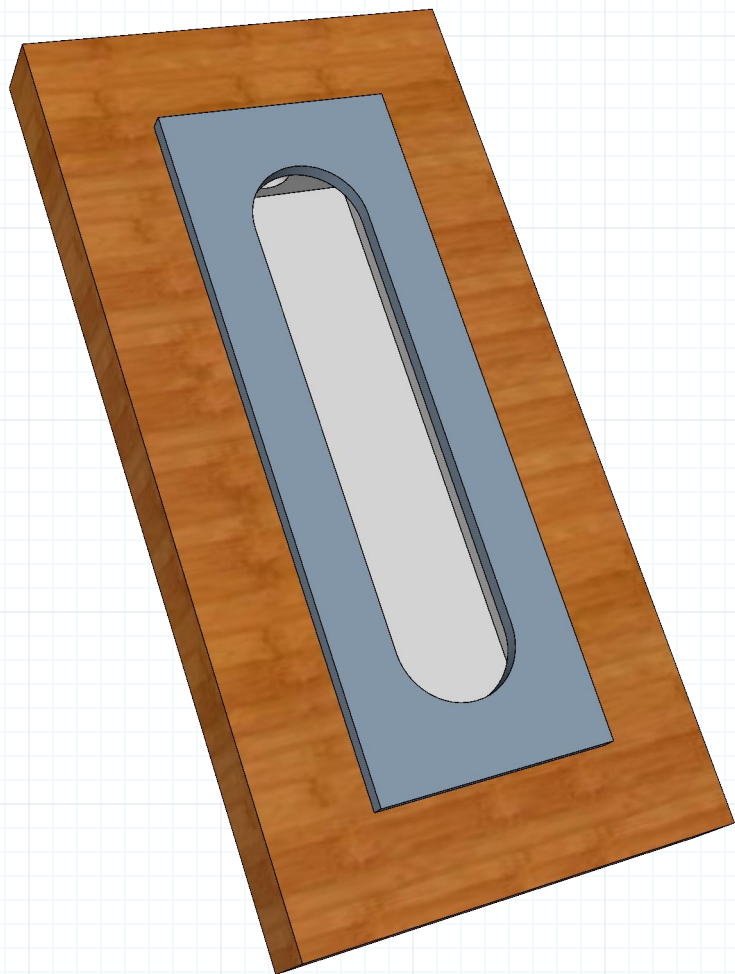

RAJACK HARDWARE

95 Rome Street
Farmingdale, NY 11735
631-293-8273 Phone

RJ577 12-00" FLUSH PULL

Builders Hardware

#RAJACK

#6 x 3/4 Wood Screw

 [rajackhardware](https://www.instagram.com/rajackhardware)
Follow us on Instagram