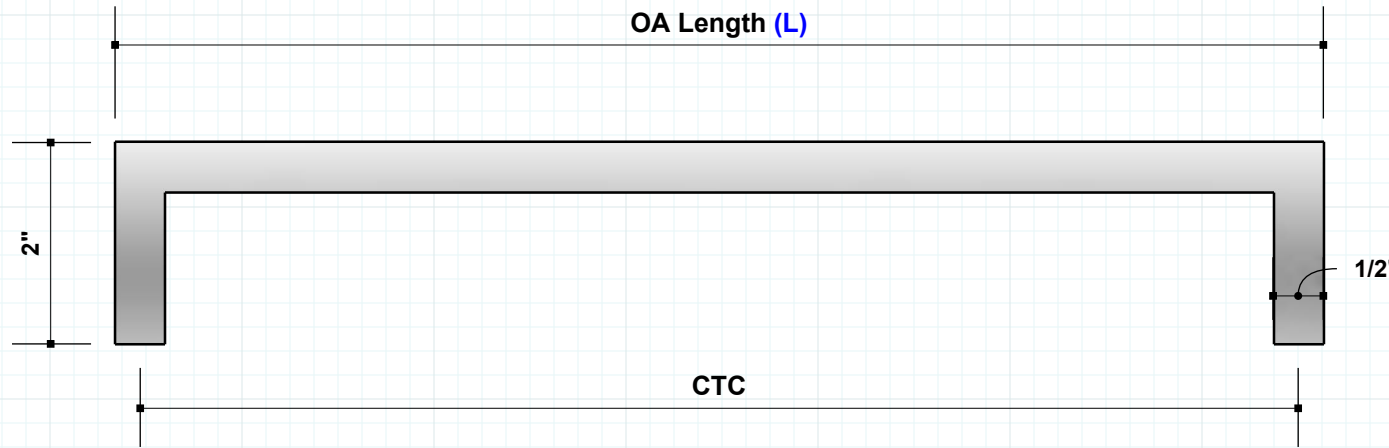

2-00"

MATERIAL PROJECTION (P)

10" to 24"

MATERIAL OA LENGTH (L)

SAMPLE CUT SHEET

RJ701 Pull - TYPE I - 12" OA (11-1/2" CTC)

 **rajackhardware**
Follow us on Instagram

info@rajack.com

RAJACK HARDWARE

95 Rome Street
Farmingdale, NY 11735
631-293-8273 Phone

RJ701-I-1

 **RAJACK.com**

RJ701 Pull (Multi-Use)

Cabinet Door / Drawer / Full Size Door / Appliance

#RAJACK

TYPE

1/2"

MATERIAL THICKNESS (THK)

1-1/4"

MATERIAL WIDTH (W)

2-00"

MATERIAL PROJECTION (P)

10" to 24"

MATERIAL OA LENGTH (L)