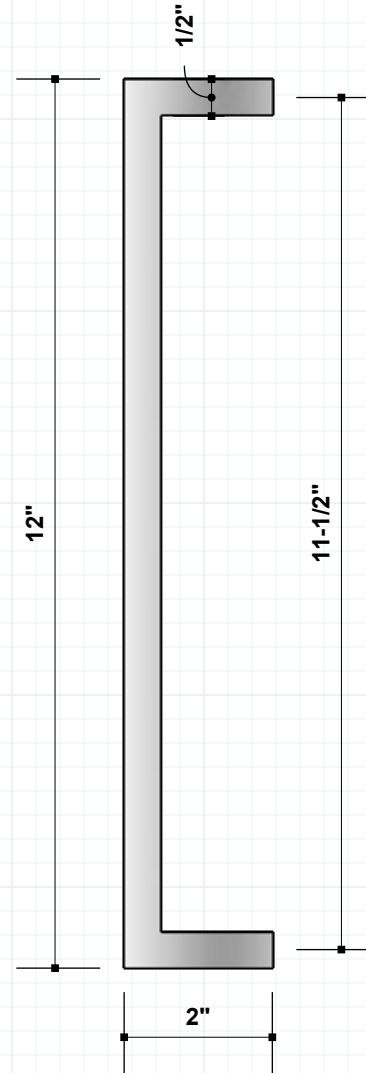

RJ701 Pull (Multi-Use)

Cabinet Door / Drawer / Full Size Door / Appliance

#RAJACK

TYPE

1/2"

MATERIAL THICKNESS (THK)

1-1/4"

MATERIAL WIDTH (W)

2-00"

MATERIAL PROJECTION (P)

10" to 24"

MATERIAL OA LENGTH (L)

SAMPLE CUT SHEET

RJ701 Pull - TYPE I - 12" OA (11-1/2" CTC)

 **rajackhardware**
Follow us on Instagram

info@rajack.com

RAJACK HARDWARE

95 Rome Street
Farmingdale, NY 11735
631-293-8273 Phone

RJ701-I-1

 **RAJACK.com**

RJ701 Pull (Multi-Use)

Cabinet Door / Drawer / Full Size Door / Appliance

#RAJACK

TYPE

1/2"

MATERIAL THICKNESS (THK)

1-1/4"

MATERIAL WIDTH (W)

2-00"

MATERIAL PROJECTION (P)

10" to 24"

MATERIAL OA LENGTH (L)