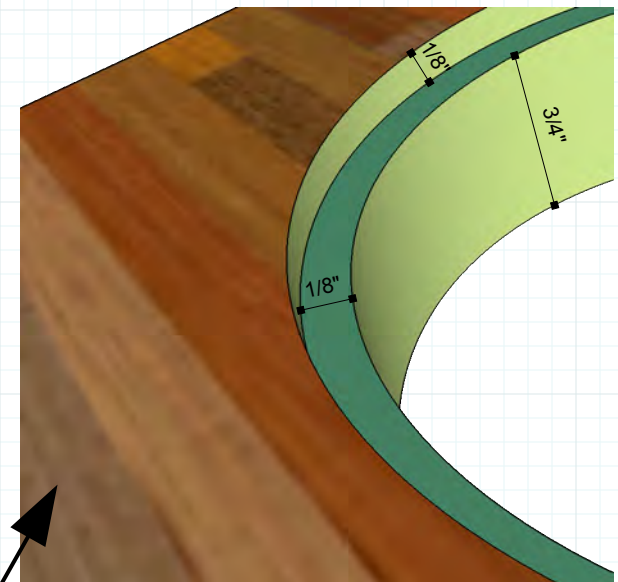

info@rajack.com

Typical Installation Methods

Surface Face Installation

Full Flush Installation

Available Sizes:
2" , 2 1/2" , 3" or Custom / Made To Order
#6 Wood Screw 3/4" Phillip Flat

Social RAJACK
Additional Product Photos & Information
Featured On

RJ1731 Ring Flush Pull 3"

Half Moon Recessed Pull

#RAJACK #RJ1731

RAJACK HARDWARE Co.

95 Rome Street

Farmingdale, NY 11735

631-293-8273 Phone

631-293-3617 Fax

info@rajack.com

Surface Face Installation

Back of Pull
Both Type Installations

Full Flush Installation

Front/Face

Front/Face