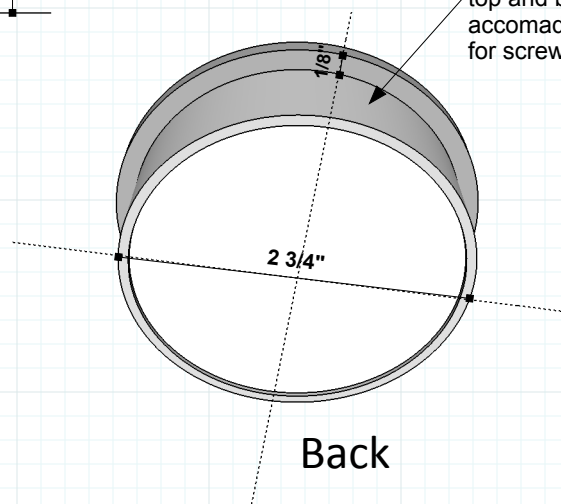

#6 Wood Screw 3/4" Phillip Flat

Social RAJACK

Additional Product Photos & Information
Featured On

RAJACK.com

RJ1731 Ring Flush Pull 3"

Half Moon Recessed Pull

#RAJACK #RJ1731

RAJACK HARDWARE Co.

95 Rome Street
Farmingdale, NY 11735
631-293-8273 Phone
631-293-3617 Fax

info@rajack.com

Mounting Screw holes normally placed on pull wedge top and bottom but we can accomodate most requests for screw hole position.