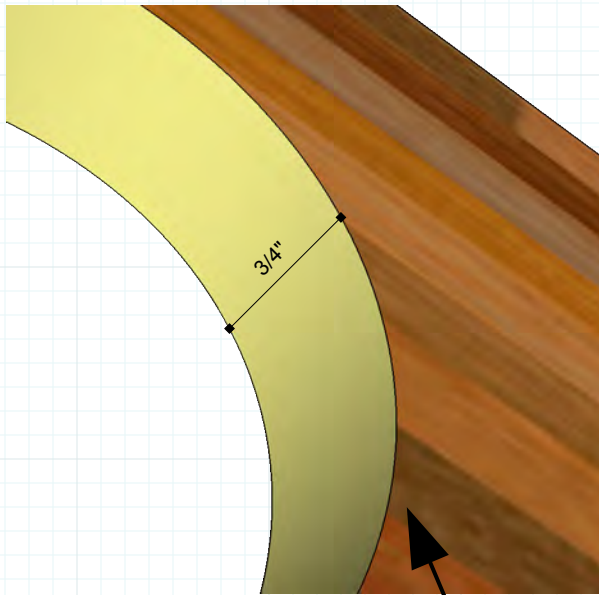

info@rajack.com

Typical Installation Methods

Surface Face Installation

Full Flush Installation

Available Sizes:
2" , 2 1/2" , 3" or Custom / Made To Order
#6 Wood Screw 3/4" Phillip Flat

Social RAJACK
Additional Product Photos & Information
Featured On

RJ1731 Ring Flush Pull 3"

Half Moon Recessed Pull

#RAJACK #RJ1731

RAJACK HARDWARE Co.

95 Rome Street

Farmingdale, NY 11735

631-293-8273 Phone

631-293-3617 Fax

info@rajack.com

Surface Face Installation

Back of Pull
Both Type Installations

Full Flush Installation

Front/Face

Front/Face