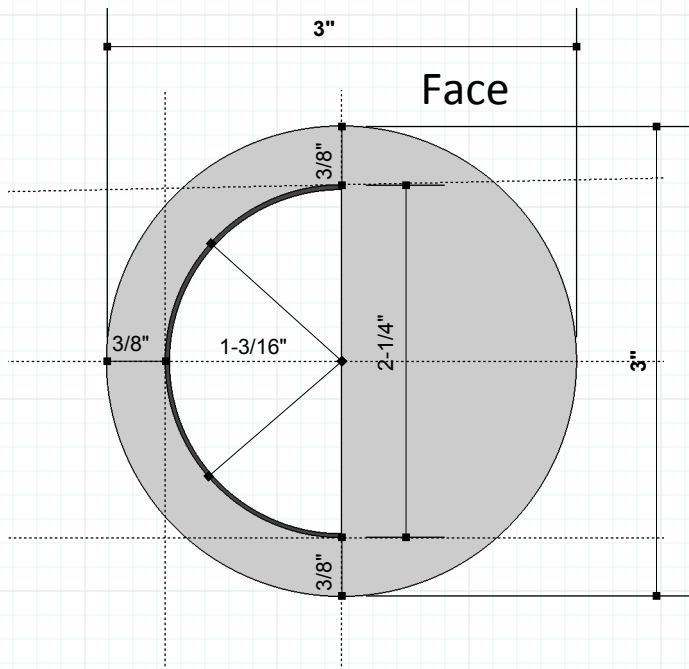

RJ1731 Ring Flush Pull 3"

Half Moon Recessed Pull

#RAJACK #RJ1731

RAJACK HARDWARE Co.

95 Rome Street
Farmingdale, NY 11735
631-293-8273 Phone
631-293-3617 Fax

info@rajack.com