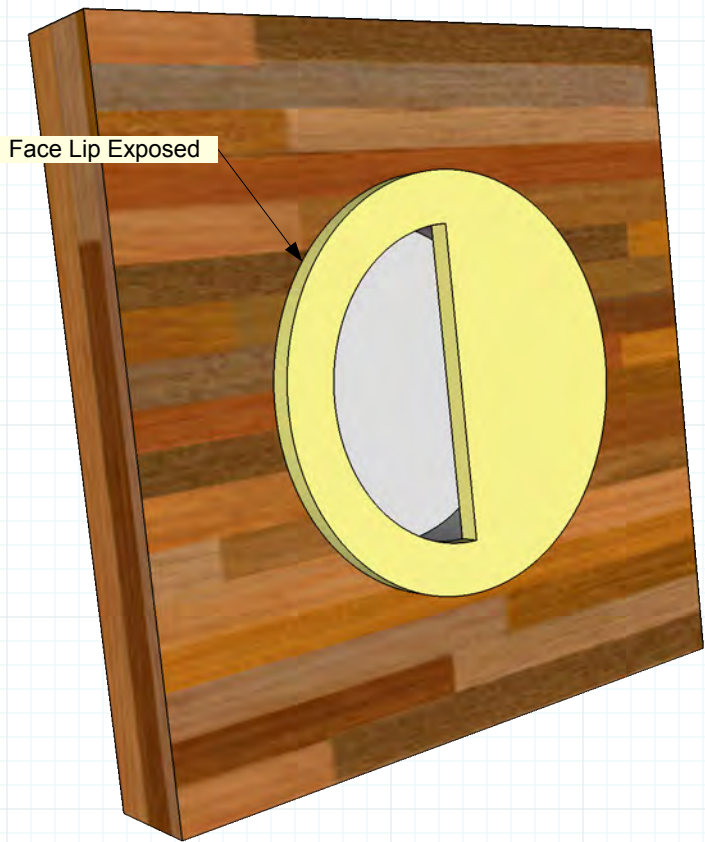

Powder Coating All RAL Colors

All Benjamin Moore Colors

Match Your Sample

* RAJACK can match any custom or existing hardware finishes provided you submit a sample when placing order.

Available Sizes:

2" , 2 1/2" , 3" or Custom / Made To Order

#6 Wood Screw 3/4" Phillip Flat

RAJACK.com

Social RAJACK
Additional Product Photos & Information
Featured On

RJ1731 Ring Flush Pull 3"

Half Moon Recessed Pull

#RAJACK #RJ1731

RAJACK HARDWARE Co.

95 Rome Street
Farmingdale, NY 11735
631-293-8273 Phone
631-293-3617 Fax

info@rajack.com

Typical Installation Methods

Surface Face Installation

Full Flush Installation

Available Sizes:
2" , 2 1/2" , 3" or Custom / Made To Order
#6 Wood Screw 3/4" Phillip Flat

Social RAJACK
Additional Product Photos & Information
Featured On