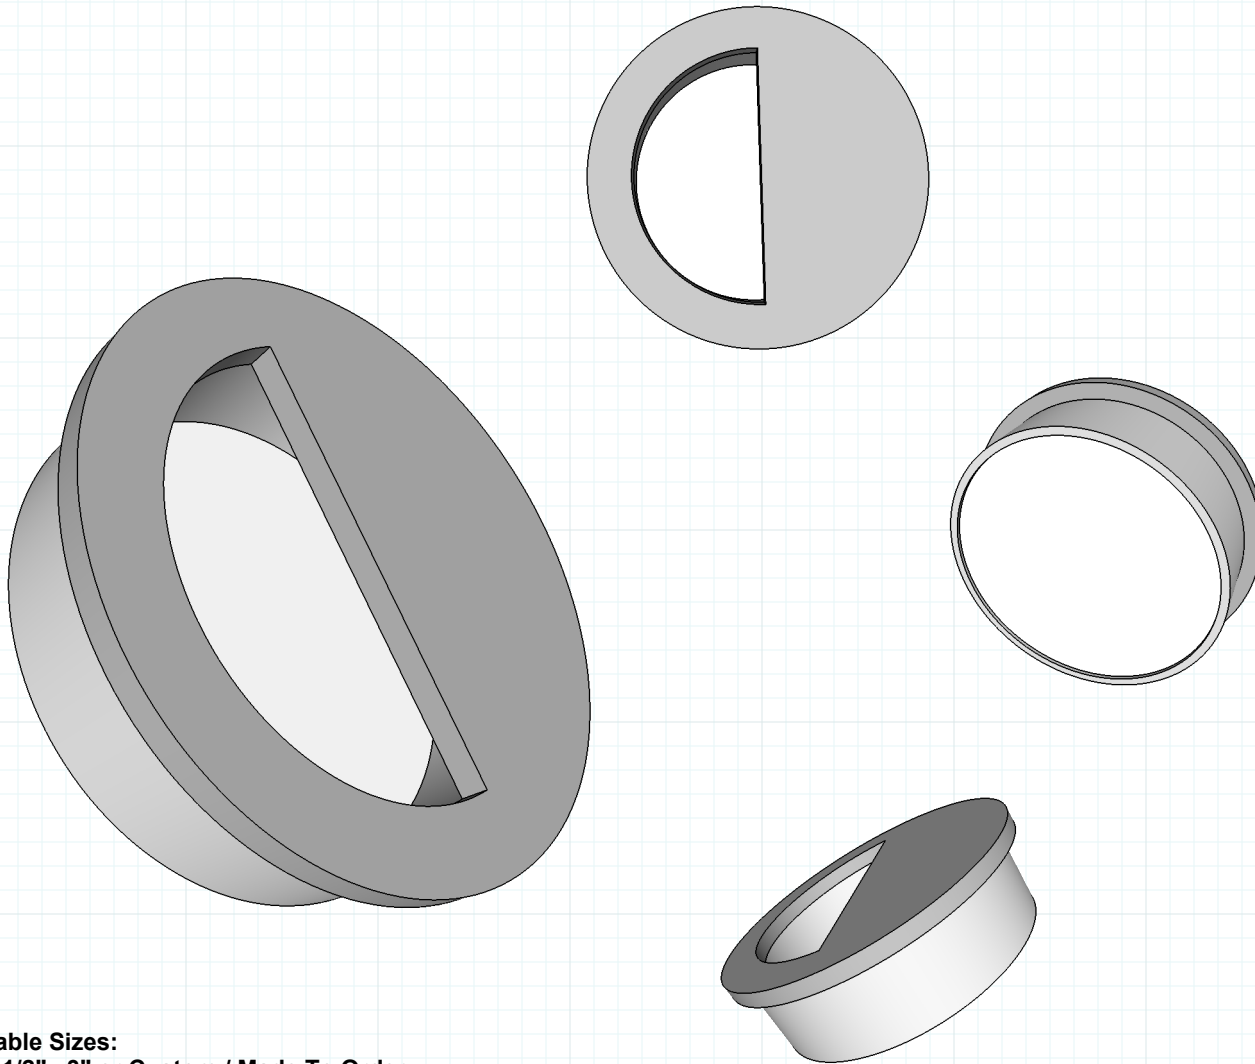

RJ1731 Ring Flush Pull 3"

Half Moon Recessed Pull

#RAJACK #RJ1731

RAJACK HARDWARE Co.

95 Rome Street
Farmingdale, NY 11735
631-293-8273 Phone
631-293-3617 Fax

info@rajack.com

Finishes

US03 Pol.Brass
US03A Pol.Brass N/L
US04 Satin Brass
US04A Satin Brass N/L
US05 Antique Brass
US09 Polished Bronze
US10 Satin Bronze
US10A Dark Bronze
US10B Oil Rubbed Bronze
US14 Pol.Nickel
US14A Pol.Nickel N/L
US15 Satin Nickel
US15A Satin Nickel N/L
US19 Satin Black
US26 Pol.Chrome
US26D Satin Chrome

Powder Coating All RAL Colors

All Benjamin Moore Colors

Match Your Sample

* RAJACK can match any custom or existing hardware finishes provided you submit a sample when placing order.

Available Sizes:

2" , 2 1/2" , 3" or Custom / Made To Order

#6 Wood Screw 3/4" Phillip Flat

Social RAJACK

Additional Product Photos & Information
Featured On

RAJACK.com

RJ1731 Ring Flush Pull 3"

Half Moon Recessed Pull

#RAJACK #RJ1731

RAJACK HARDWARE Co.

info@rajack.com

Typical Installation Methods

Surface Face Installation

Full Flush Installation

Available Sizes:
2" , 2 1/2" , 3" or Custom / Made To Order
#6 Wood Screw 3/4" Phillip Flat

Social RAJACK
Additional Product Photos & Information
Featured On