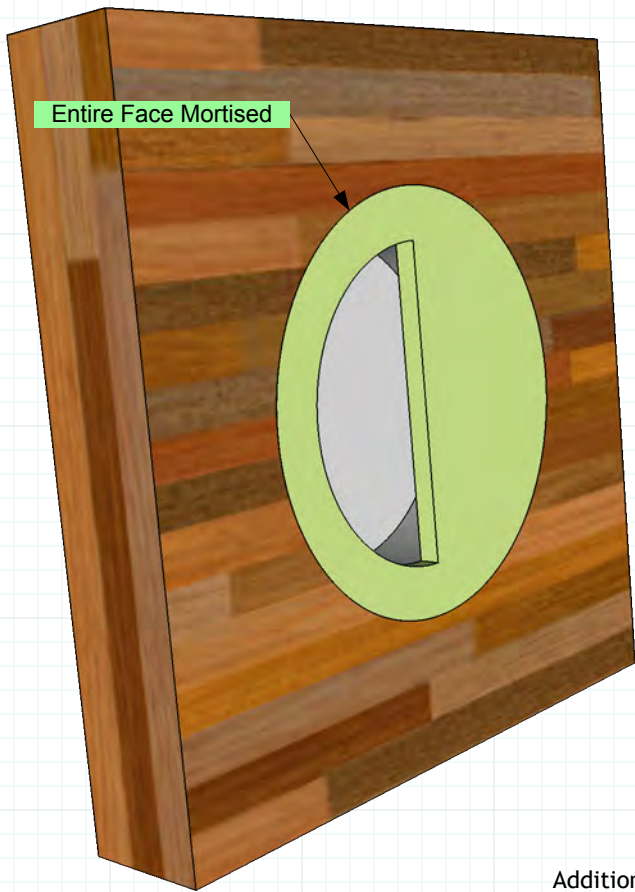

#6 Wood Screw 3/4" Phillip Flat

RAJACK.com

Social RAJACK
Additional Product Photos & Information
Featured On

RJ1731 Ring Flush Pull 3"

Half Moon Recessed Pull

#RAJACK #RJ1731

RAJACK HARDWARE Co.

95 Rome Street
Farmingdale, NY 11735
631-293-8273 Phone
631-293-3617 Fax

info@rajack.com

Typical Installation Methods

Surface Face Installation

Full Flush Installation

Available Sizes:
2" , 2 1/2" , 3" or Custom / Made To Order
#6 Wood Screw 3/4" Phillip Flat

Social RAJACK
Additional Product Photos & Information
Featured On