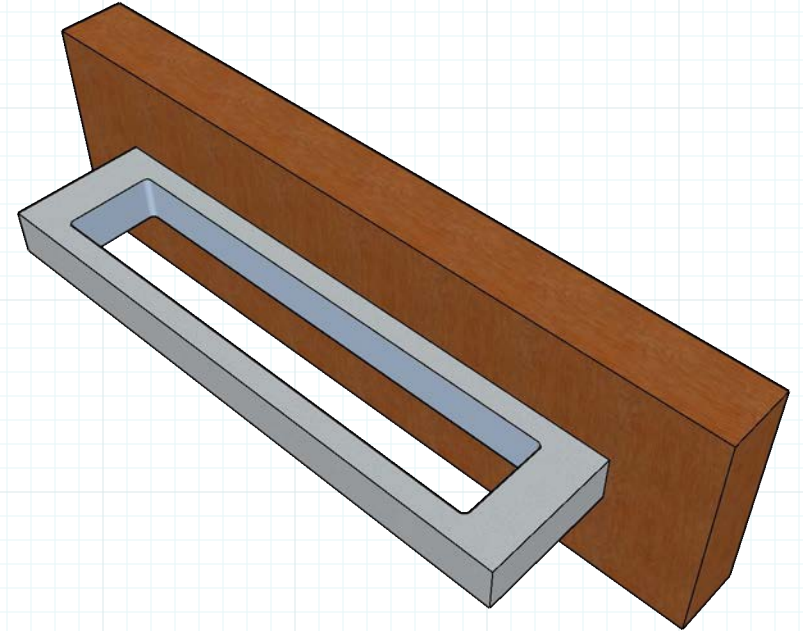

RJ4199 Saint Pull

Door / Cabinet / Drawer Pull

#RAJACK

[rajackhardware](https://www.instagram.com/rajackhardware)
Follow us on Instagram

info@rajack.com

RAJACK HARDWARE
95 Rome Street
Farmingdale, NY 11735
631-293-8273 Phone