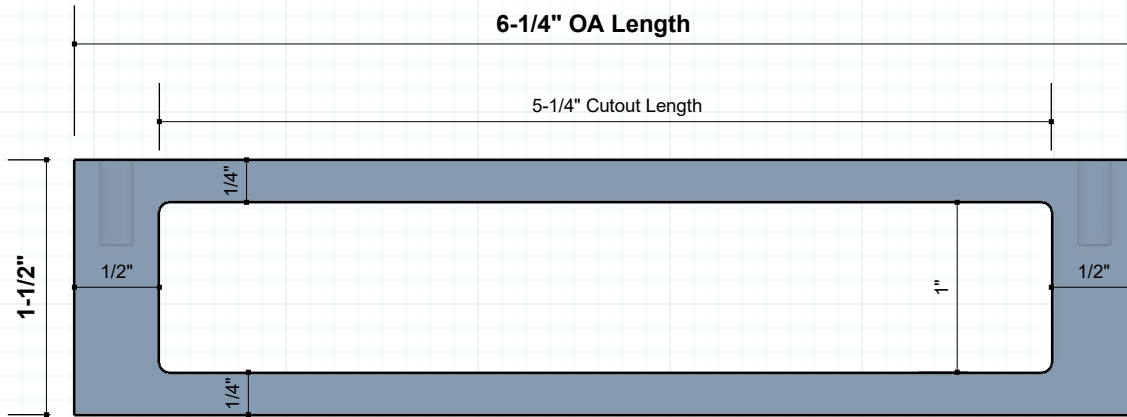

RJ4199 Saint Pull

Door / Cabinet / Drawer Pull

#RAJACK

[rajackhardware](https://www.instagram.com/rajackhardware)
Follow us on Instagram

info@rajack.com

RAJACK HARDWARE
95 Rome Street
Farmingdale, NY 11735
631-293-8273 Phone