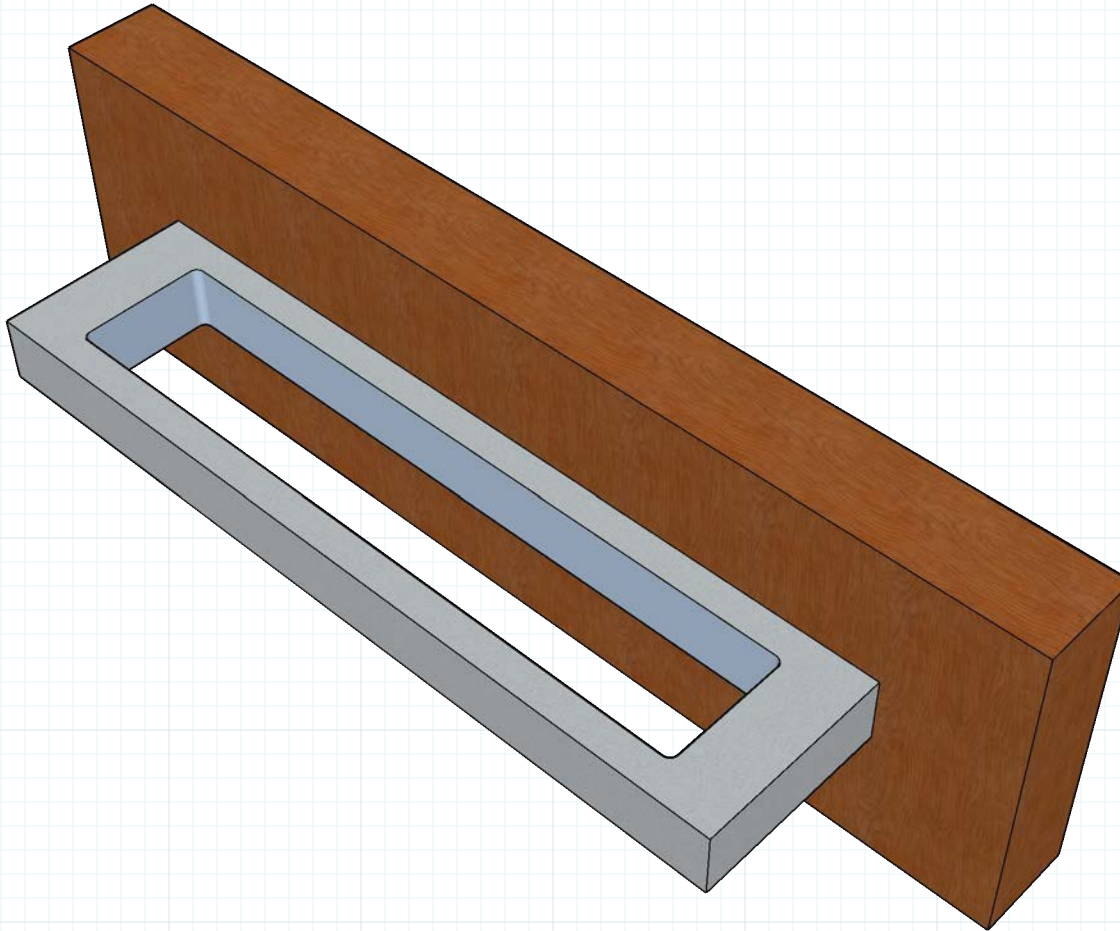

RJ4199 Saint Pull

Door / Cabinet / Drawer Pull

#RAJACK

Finishes

- US03 Pol.Brass
- US03A Pol.Brass N/L
- US04 Satin Brass
- US04A Satin Brass N/L
- US05 Antique Brass
- US09 Polished Bronze
- US10 Satin Bronze
- US10A Dark Bronze
- US10B Oil Rubbed Bronze
- US14 Pol.Nickel
- US15 Satin Nickel
- US19 Satin Black
- US26 Pol.Chrome
- US26D Satin Chrome