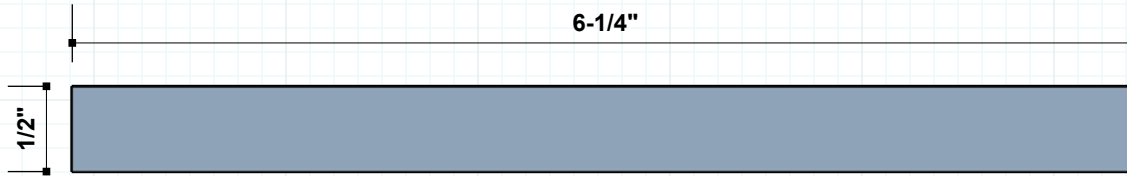

RJ4199 Saint Pull

Door / Cabinet / Drawer Pull

#RAJACK

[rajackhardware](https://www.instagram.com/rajackhardware)
Follow us on Instagram

info@rajack.com

RAJACK HARDWARE
95 Rome Street
Farmingdale, NY 11735
631-293-8273 Phone