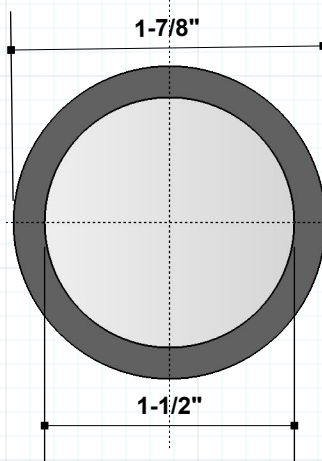

RJ1330 King Door Stop

Stops & Strikes

#RAJACK

Finishes

- US03 Pol. Brass
- US03A Pol. Brass N/L
- US04 Satin Brass
- US04A Satin Brass N/L
- US05 Antique Brass
- US09 Polished Bronze
- US10 Satin Bronze
- US10A Dark Bronze
- US10B Oil Rubbed Bronze
- US14 Pol. Nickel
- US14A Pol. Nickel N/L
- US15 Satin Nickel
- US15A Satin Nickel N/L
- US19 Satin Black
- US26 Pol. Chrome
- US26D Satin Chrome

Powder Coating All RAL Colors

Match Your Sample

* RAJACK can match any custom or existing hardware finishes provided you submit a sample when placing order.

RJ1330-01

RAJACK.com

rajackhardware
Follow us on Instagram

info@rajack.com

RAJACK HARDWARE

95 Rome Street
Farmingdale, NY 11735
631-293-8273 Phone