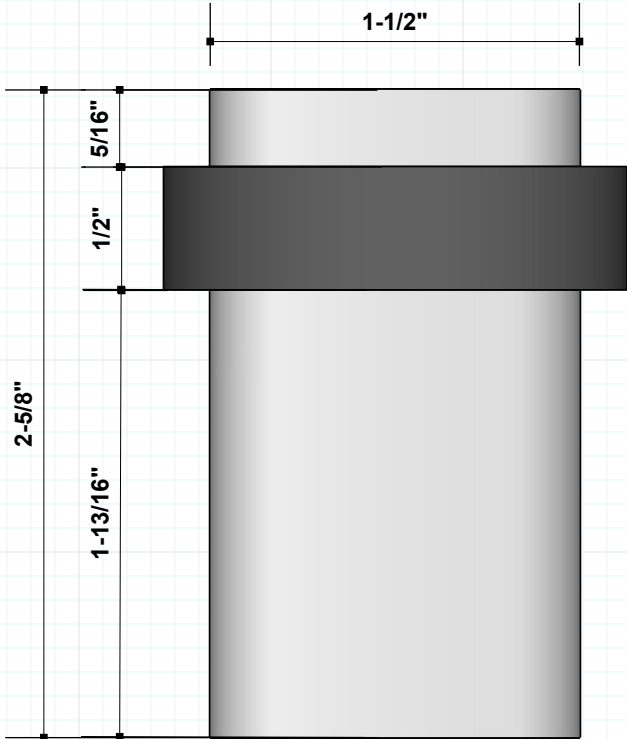

RJ1330 King Door Stop

Stops & Strikes

#RAJACK

Finishes

- US03 Pol. Brass
- US03A Pol. Brass N/L
- US04 Satin Brass
- US04A Satin Brass N/L
- US05 Antique Brass
- US09 Polished Bronze
- US10 Satin Bronze
- US10A Dark Bronze
- US10B Oil Rubbed Bronze
- US14 Pol. Nickel
- US14A Pol. Nickel N/L
- US15 Satin Nickel
- US15A Satin Nickel N/L
- US19 Satin Black
- US26 Pol. Chrome
- US26D Satin Chrome

Powder Coating All RAL Colors

Match Your Sample

* RAJACK can match any custom or existing hardware finishes provided you submit a sample when placing order.

RJ1330-01

RAJACK.com

rajackhardware
Follow us on Instagram

info@rajack.com

RAJACK HARDWARE

95 Rome Street
Farmingdale, NY 11735
631-293-8273 Phone