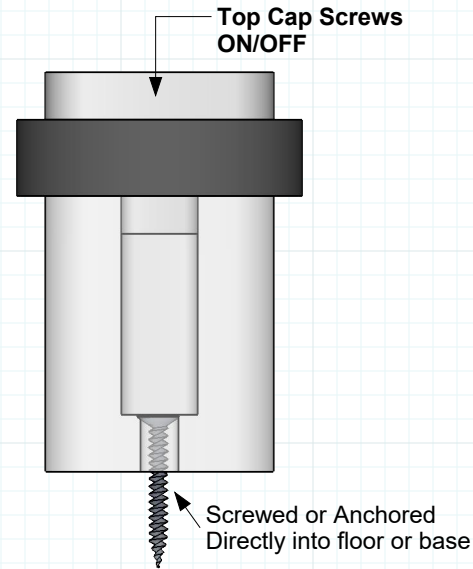

RJ1330 King Door Stop

Stops & Strikes

#RAJACK

Finishes

- US03 Pol. Brass
- US03A Pol. Brass N/L
- US04 Satin Brass
- US04A Satin Brass N/L
- US05 Antique Brass
- US09 Polished Bronze
- US10 Satin Bronze
- US10A Dark Bronze
- US10B Oil Rubbed Bronze
- US14 Pol. Nickel
- US14A Pol. Nickel N/L
- US15 Satin Nickel
- US15A Satin Nickel N/L
- US19 Satin Black
- US26 Pol. Chrome
- US26D Satin Chrome

Powder Coating All RAL Colors

Match Your Sample

* RAJACK can match any custom or existing hardware finishes provided you submit a sample when placing order.

RJ1330-01

RAJACK.com

rajackhardware
Follow us on Instagram

info@rajack.com

RAJACK HARDWARE

95 Rome Street
Farmingdale, NY 11735
631-293-8273 Phone