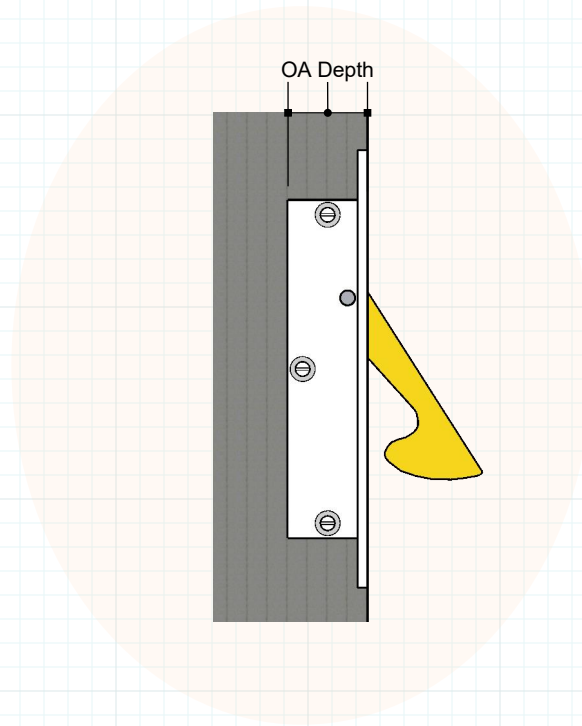

FE158S-01

RAJACK.com

Available in all Finishes, to see a current list:

rajack.com/finish

FE158S Knife Pull

Minimal Door Pull

#RAJACK

FE158S-02

FE158S Knife Pull
 Minimal Door Pull
 #RAJACK

Shown mortised flush in face of door.
 can be surface mounted as well

 **rajackhardware**
 Follow us on Instagram

info@rajack.com

RAJACK HARDWARE
 95 Rome Street
 Farmingdale, NY 11735
 631-293-8273 Phone