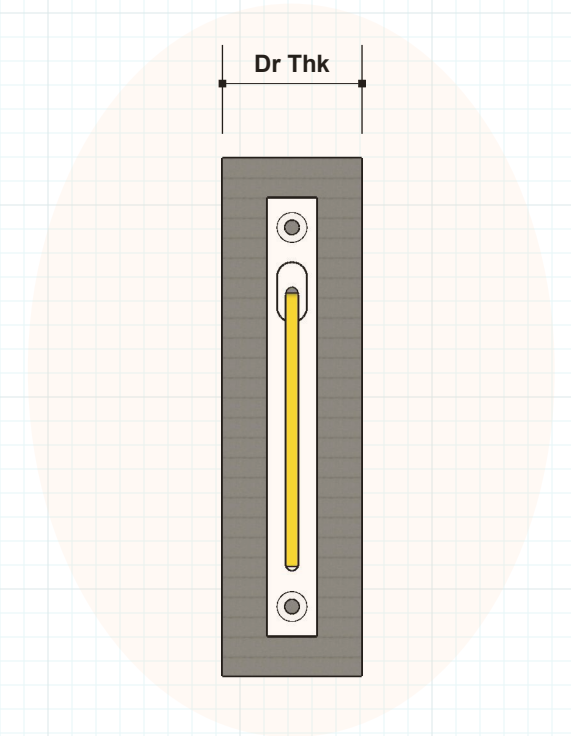

FE158S Knife Pull

Minimal Door Pull

#RAJACK

FE158S-02

RAJACK.com

Available in all Finishes, to see a current list:
rajack.com/finish

[rajackhardware](https://www.instagram.com/rajackhardware)
Follow us on Instagram

info@rajack.com

RAJACK HARDWARE
95 Rome Street
Farmingdale, NY 11735
631-293-8273 Phone