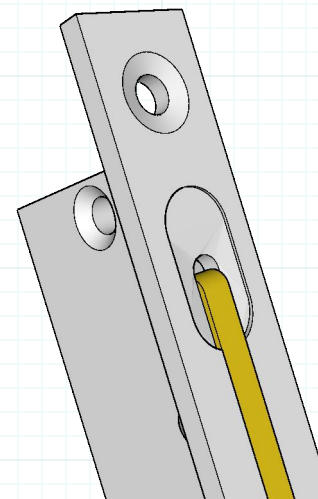

FE158S Knife Pull

Minimal Door Pull

#RAJACK

Finishes

- US03 Pol. Brass
- US03A Pol. Brass N/L
- US04 Satin Brass
- US04A Satin Brass N/L
- US05 Antique Brass
- US09 Polished Bronze
- US10 Satin Bronze
- US10A Dark Bronze
- US10B Oil Rubbed Bronze
- US14 Pol. Nickel
- US14A Pol. Nickel N/L
- US15 Satin Nickel
- US15A Satin Nickel N/L
- US19 Satin Black
- US26 Pol. Chrome
- US26D Satin Chrome

FE158S-01

RAJACK.com

Available in all Finishes, to see a current list:

rajack.com/finish

FE158S Knife Pull

Minimal Door Pull

#RAJACK

FE158S-02

FE158S Knife Pull
 Minimal Door Pull
 #RAJACK

Shown mortised flush in face of door.
 can be surface mounted as well

 **rajackhardware**
 Follow us on Instagram

info@rajack.com

RAJACK HARDWARE
 95 Rome Street
 Farmingdale, NY 11735
 631-293-8273 Phone