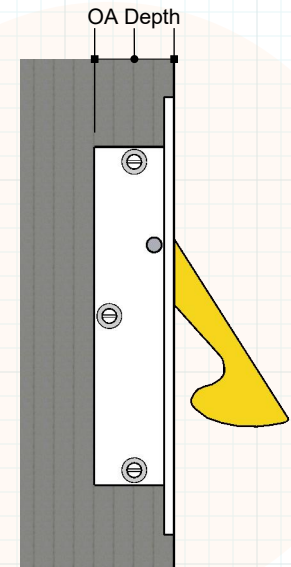

 RAJACK.com

Available in all Finishes, to see a current list:
rajack.com/finish

 [rajackhardware](https://www.instagram.com/rajackhardware)
Follow us on Instagram

info@rajack.com

RAJACK HARDWARE
95 Rome Street
Farmingdale, NY 11735
631-293-8273 Phone

FE158S Knife Pull
 Minimal Door Pull
 #RAJACK

Shown mortised flush in face of door.
 can be surface mounted as well

 **rajackhardware**
 Follow us on Instagram

info@rajack.com

RAJACK HARDWARE
 95 Rome Street
 Farmingdale, NY 11735
 631-293-8273 Phone