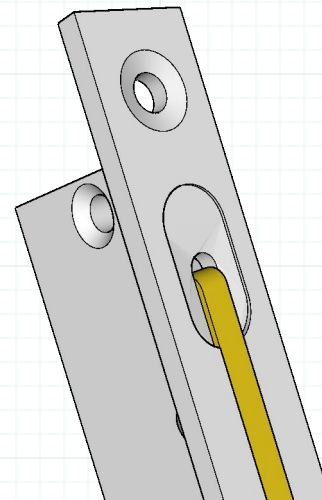

FE158S Knife Pull

Minimal Door Pull

#RAJACK

Finishes

- US03 Pol. Brass
- US03A Pol. Brass N/L
- US04 Satin Brass
- US04A Satin Brass N/L
- US05 Antique Brass
- US09 Polished Bronze
- US10 Satin Bronze
- US10A Dark Bronze
- US10B Oil Rubbed Bronze
- US14 Pol. Nickel
- US14A Pol. Nickel N/L
- US15 Satin Nickel
- US15A Satin Nickel N/L
- US19 Satin Black
- US26 Pol. Chrome
- US26D Satin Chrome

 RAJACK.com

Available in all Finishes, to see a current list:
rajack.com/finish

 [rajackhardware](https://www.instagram.com/rajackhardware)
Follow us on Instagram

info@rajack.com

RAJACK HARDWARE
95 Rome Street
Farmingdale, NY 11735
631-293-8273 Phone

FE158S Knife Pull
 Minimal Door Pull
 #RAJACK

Shown mortised flush in face of door.
 can be surface mounted as well

 **rajackhardware**
 Follow us on Instagram

info@rajack.com

RAJACK HARDWARE
 95 Rome Street
 Farmingdale, NY 11735
 631-293-8273 Phone