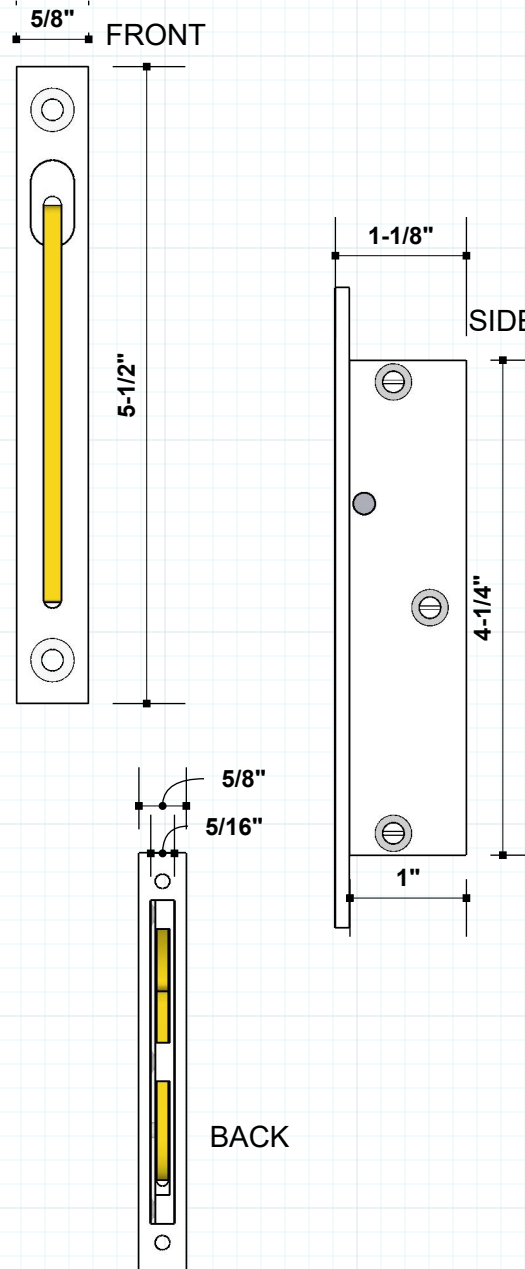

FE158S Knife Pull

Minimal Door Pull

#RAJACK

Finishes

- US03 Pol. Brass
- US03A Pol. Brass N/L
- US04 Satin Brass
- US04A Satin Brass N/L
- US05 Antique Brass
- US09 Polished Bronze
- US10 Satin Bronze
- US10A Dark Bronze
- US10B Oil Rubbed Bronze
- US14 Pol. Nickel
- US14A Pol. Nickel N/L
- US15 Satin Nickel
- US15A Satin Nickel N/L
- US19 Satin Black
- US26 Pol. Chrome
- US26D Satin Chrome

FE158S Knife Pull
 Minimal Door Pull
 #RAJACK

Shown mortised flush in face of door.
 can be surface mounted as well

 **rajackhardware**
 Follow us on Instagram

info@rajack.com

RAJACK HARDWARE
 95 Rome Street
 Farmingdale, NY 11735
 631-293-8273 Phone