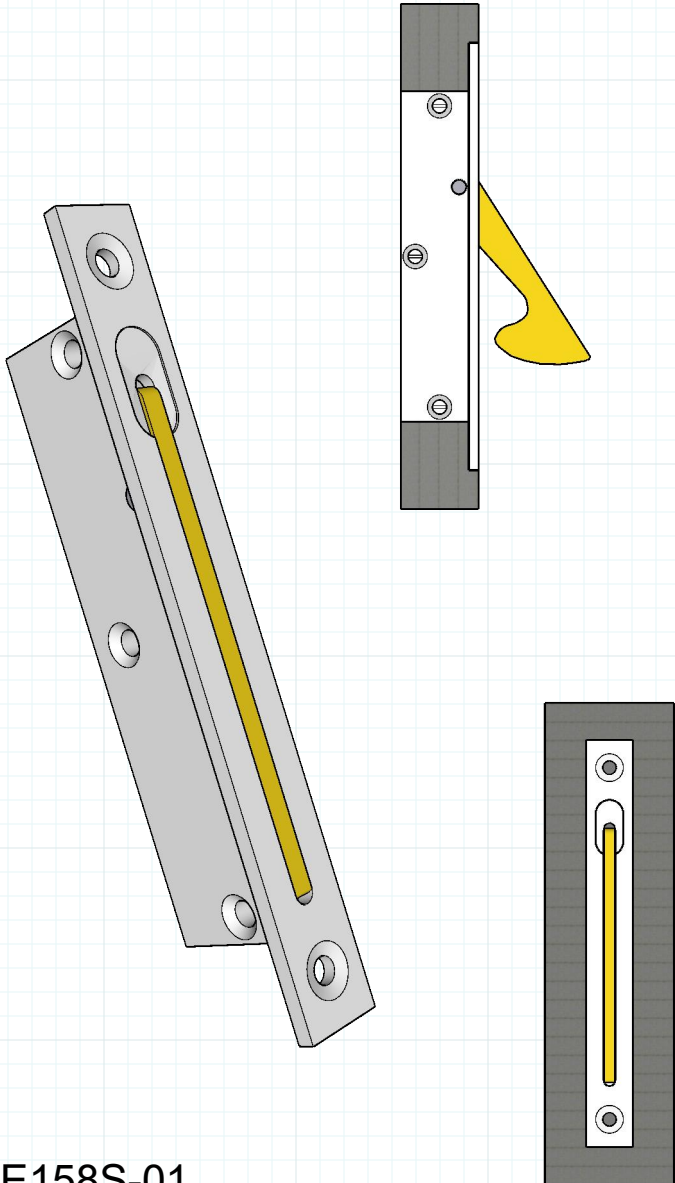

FE158S Knife Pull

Minimal Door Pull

#RAJACK

Finishes

- US03 Pol. Brass
- US03A Pol. Brass N/L
- US04 Satin Brass
- US04A Satin Brass N/L
- US05 Antique Brass
- US09 Polished Bronze
- US10 Satin Bronze
- US10A Dark Bronze
- US10B Oil Rubbed Bronze
- US14 Pol. Nickel
- US14A Pol. Nickel N/L
- US15 Satin Nickel
- US15A Satin Nickel N/L
- US19 Satin Black
- US26 Pol. Chrome
- US26D Satin Chrome

Powder Coating All RAL Colors

Match Your Sample

* RAJACK can match any custom or existing hardware finishes provided you submit a sample when placing order.

info@rajack.com

RAJACK HARDWARE
 95 Rome Street
 Farmingdale, NY 11735
 631-293-8273 Phone

FE158S-01

RAJACK.com

Available in all Finishes, to see a current list:

rajack.com/finish

FE158S Knife Pull

Minimal Door Pull

#RAJACK

FE158S-02

FE158S Knife Pull
 Minimal Door Pull
 #RAJACK

Shown mortised flush in face of door.
 can be surface mounted as well

 **rajackhardware**
 Follow us on Instagram

info@rajack.com

RAJACK HARDWARE
 95 Rome Street
 Farmingdale, NY 11735
 631-293-8273 Phone