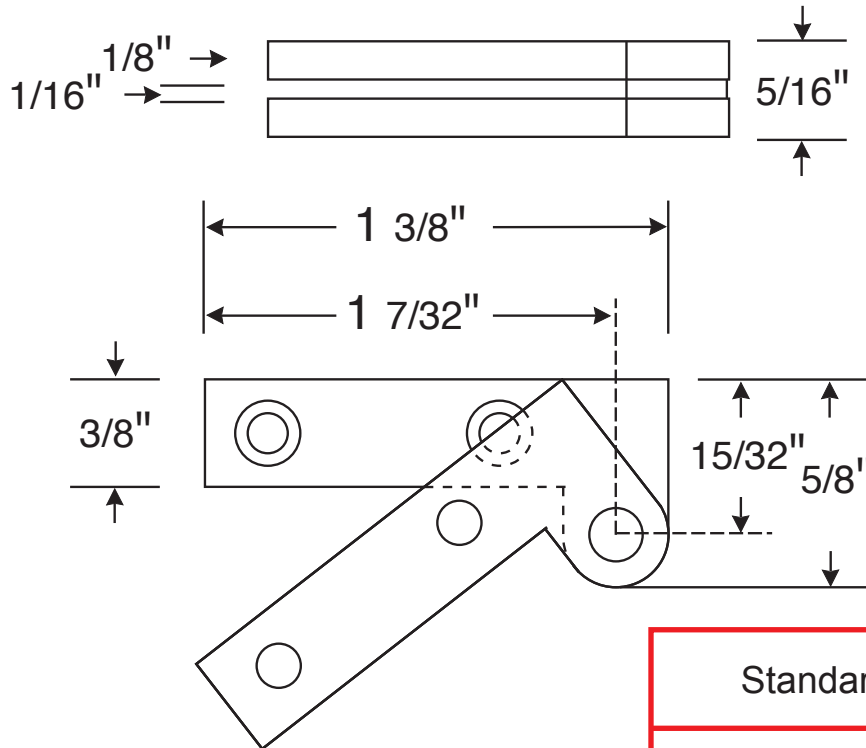

#RAJACK #RA-48 #CabinetHinge

RA-48

Standard Finishes

- US3 - Polished Brass
- US3A - Polished Brass (No Lacquer)
- US4 - Satin Brass
- US4A - Satin Brass (No Lacquer)
- US10 - Bright Bronze
- US10B - Oil Rubbed Bronze
- US14 - Polished Nickel
- US15 - Satin Nickel
- US26 - Polished Chrome
- US26D - Satin Chrome

RA-48 Offset Pivot Cabinet Hinge

*ASK ABOUT CUSTOM SIZES or MADE TO ORDER