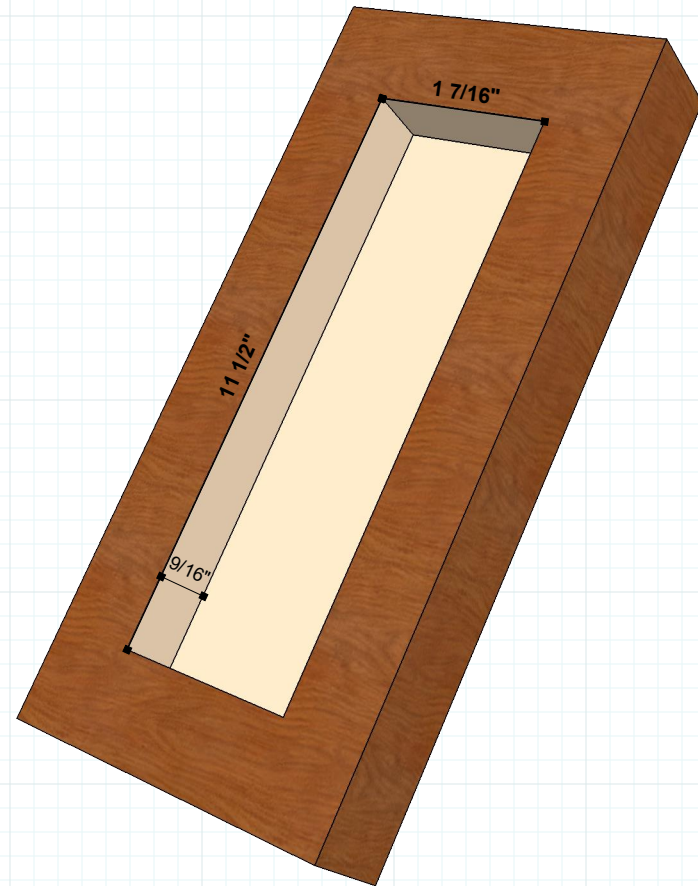

#RAJACK #RJ575

RAJACK HARDWARE

95 Rome Street
Farmingdale, NY 11735

631-293-8273 Phone

631-293-3617 Fax

info@rajack.com

MORTISE CUT OUT

Manufactured to Order
#6 x $\frac{3}{4}$ Screw