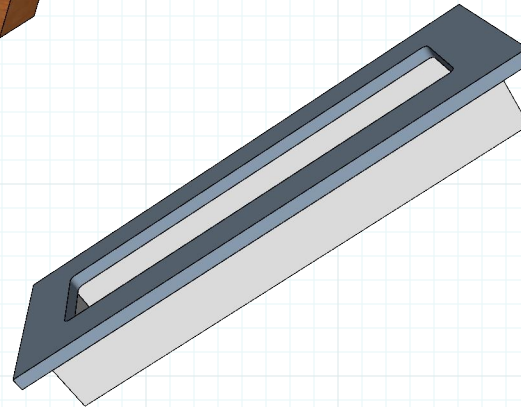

RJ575 12" Flush Pull

Builders Hardware

#RAJACK #RJ575

RAJACK HARDWARE

95 Rome Street
Farmingdale, NY 11735
631-293-8273 Phone
631-293-3617 Fax

info@rajack.com

Finishes

- US03 Pol.Brass
- US03A Pol.Brass N/L
- US04 Satin Brass
- US04A Satin Brass N/L
- US05 Antique Brass
- US09 Polished Bronze
- US10 Satin Bronze
- US10A Dark Bronze
- US10B Oil Rubbed Bronze
- US14 Pol.Nickel
- US14A Pol.Nickel N/L
- US15 Satin Nickel
- US15A Satin Nickel N/L
- US19 Satin Black
- US26 Pol.Chrome
- US26D Satin Chrome

Powder Coating All RAL Colors

* RAJACK can match any custom or existing hardware finishes provided you submit a sample when placing order.

Manufactured to Order
#6 x 3/4 Screw

575-12-01

RAJACK.COM

Social RAJACK
Additional Product Photos & Information
Featured On

SIDE

TOP/BOTTOM

FACE

575-12-02

RAJACK.COM

Manufactured to Order
#6 x 3/4 Screw

RJ575 12" Flush Pull

Builders Hardware