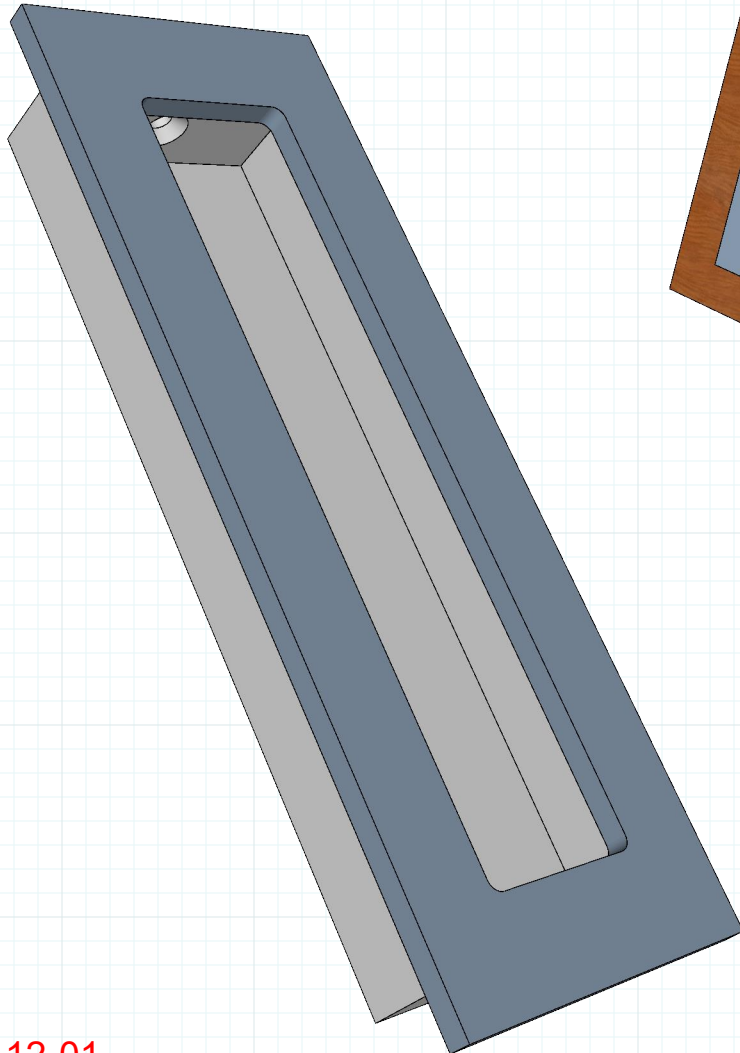

RJ575 12" Flush Pull

Builders Hardware

#RAJACK #RJ575

RAJACK HARDWARE

95 Rome Street
Farmingdale, NY 11735
631-293-8273 Phone
631-293-3617 Fax

info@rajack.com

Finishes

- US03 Pol.Brass
- US03A Pol.Brass N/L
- US04 Satin Brass
- US04A Satin Brass N/L
- US05 Antique Brass
- US09 Polished Bronze
- US10 Satin Bronze
- US10A Dark Bronze
- US10B Oil Rubbed Bronze
- US14 Pol.Nickel
- US14A Pol.Nickel N/L
- US15 Satin Nickel
- US15A Satin Nickel N/L
- US19 Satin Black
- US26 Pol.Chrome
- US26D Satin Chrome

Powder Coating All RAL Colors

* RAJACK can match any custom or existing hardware finishes provided you submit a sample when placing order.

Manufactured to Order
#6 x 3/4 Screw

575-12-01

RAJACK.COM

Social RAJACK
Additional Product Photos & Information
Featured On

SIDE

TOP/BOTTOM

FACE

575-12-02

RAJACK.COM

Manufactured to Order
#6 x 3/4 Screw

RJ575 12" Flush Pull

Builders Hardware