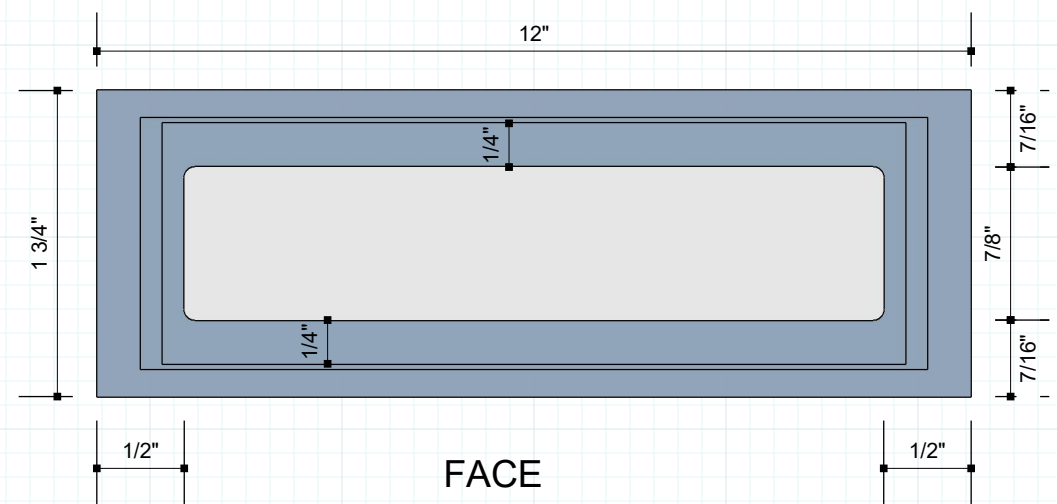

SIDE

TOP/BOTTOM

FACE

575-12-02

RAJACK.COM

Manufactured to Order
#6 x 3/4 Screw

RJ575 12" Flush Pull

Builders Hardware