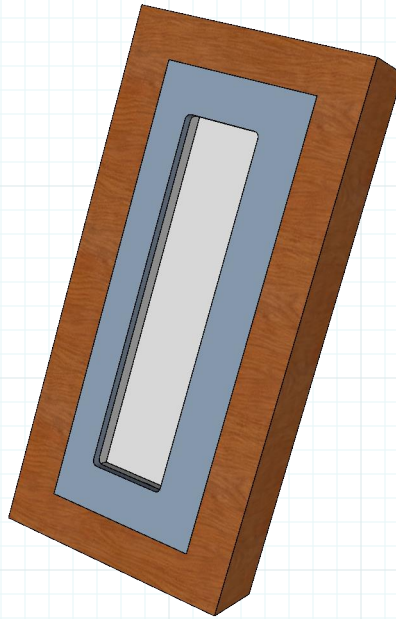

RJ575 12" Flush Pull

Builders Hardware

#RAJACK #RJ575

RAJACK HARDWARE

95 Rome Street
Farmingdale, NY 11735
631-293-8273 Phone
631-293-3617 Fax

info@rajack.com

Finishes

- US03 Pol.Brass
- US03A Pol.Brass N/L
- US04 Satin Brass
- US04A Satin Brass N/L
- US05 Antique Brass
- US09 Polished Bronze
- US10 Satin Bronze
- US10A Dark Bronze
- US10B Oil Rubbed Bronze
- US14 Pol.Nickel
- US14A Pol.Nickel N/L
- US15 Satin Nickel
- US15A Satin Nickel N/L
- US19 Satin Black
- US26 Pol.Chrome
- US26D Satin Chrome

Powder Coating All RAL Colors

* RAJACK can match any custom or existing hardware finishes provided you submit a sample when placing order.

Manufactured to Order
#6 x 3/4 Screw

575-12-01

RAJACK.COM

Social RAJACK
Additional Product Photos & Information
Featured On

SIDE

TOP/BOTTOM

FACE

575-12-02

RAJACK.COM

Manufactured to Order
#6 x 3/4 Screw

RJ575 12" Flush Pull

Builders Hardware