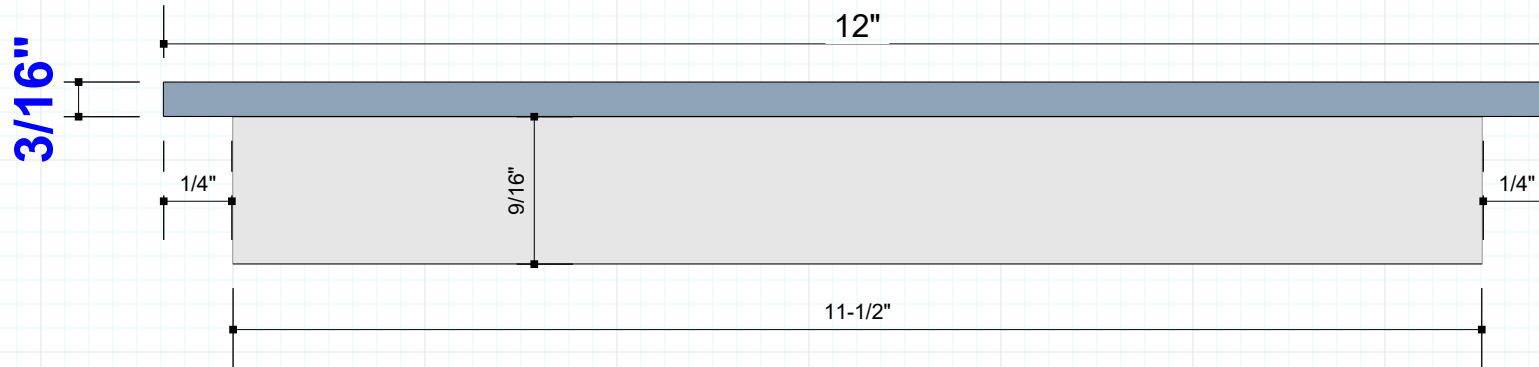

SIDE

TOP/BOTTOM

FACE

575-12-02

RAJACK.COM

Manufactured to Order
#6 x 3/4 Screw

RJ575 12" Flush Pull

Builders Hardware