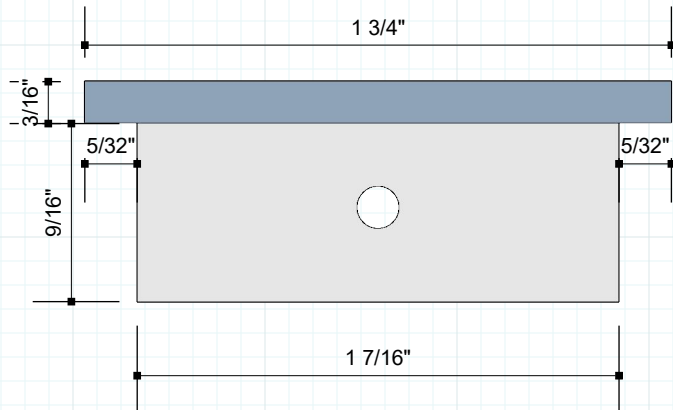

SIDE

TOP/BOTTOM

FACE

575-12-02

RAJACK.COM

Manufactured to Order
#6 x 3/4 Screw

RJ575 12" Flush Pull

Builders Hardware