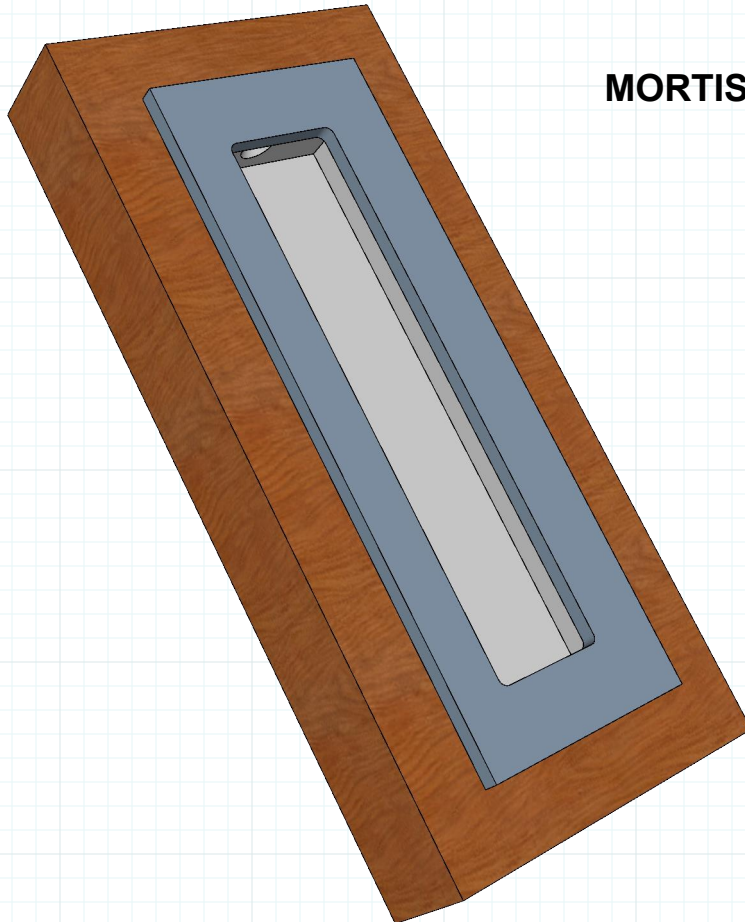

SIDE

TOP/BOTTOM

FACE

575-12-02

RAJACK.COM

Manufactured to Order
#6 x 3/4 Screw

RJ575 12" Flush Pull

Builders Hardware

#RAJACK #RJ575

RAJACK HARDWARE

95 Rome Street
Farmingdale, NY 11735

631-293-8273 Phone

631-293-3617 Fax

info@rajack.com

MORTISE CUT OUT

Manufactured to Order
#6 x $\frac{3}{4}$ Screw