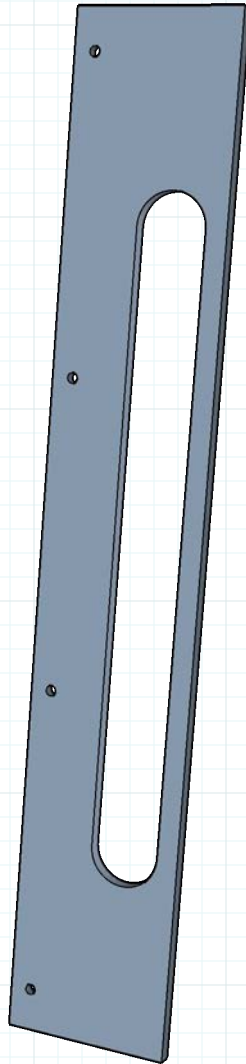

RJ4299 Sleek Pull

Edge Pull

#RAJACK

Finishes

- US03 Pol. Brass
- US03A Pol. Brass N/L
- US04 Satin Brass
- US04A Satin Brass N/L
- US05 Antique Brass
- US09 Polished Bronze
- US10 Satin Bronze
- US10A Dark Bronze
- US10B Oil Rubbed Bronze
- US14 Pol. Nickel
- US15 Satin Nickel
- US19 Satin Black
- US26 Pol. Chrome
- US26D Satin Chrome

Powder Coating All RAL Colors

Match Your Sample

* RAJACK can match any custom or existing hardware finishes provided you submit a sample when placing order.

info@rajack.com

RAJACK HARDWARE
95 Rome Street
Farmingdale, NY 11735
631-293-8273 Phone