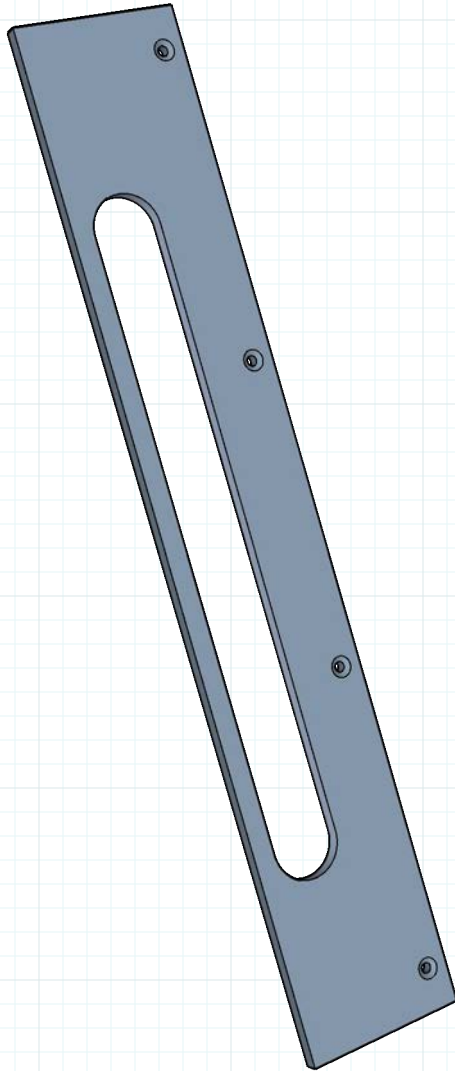

# 1-1/4"

POCKET WIDTH

Max Size

# 12"

POCKET LENGTH

Max Size

[info@rajack.com](mailto:info@rajack.com)

**RAJACK HARDWARE**

95 Rome Street  
Farmingdale, NY 11735  
631-293-8273 Phone

# RJ4299 Sleek Pull

## Edge Pull

#RAJACK