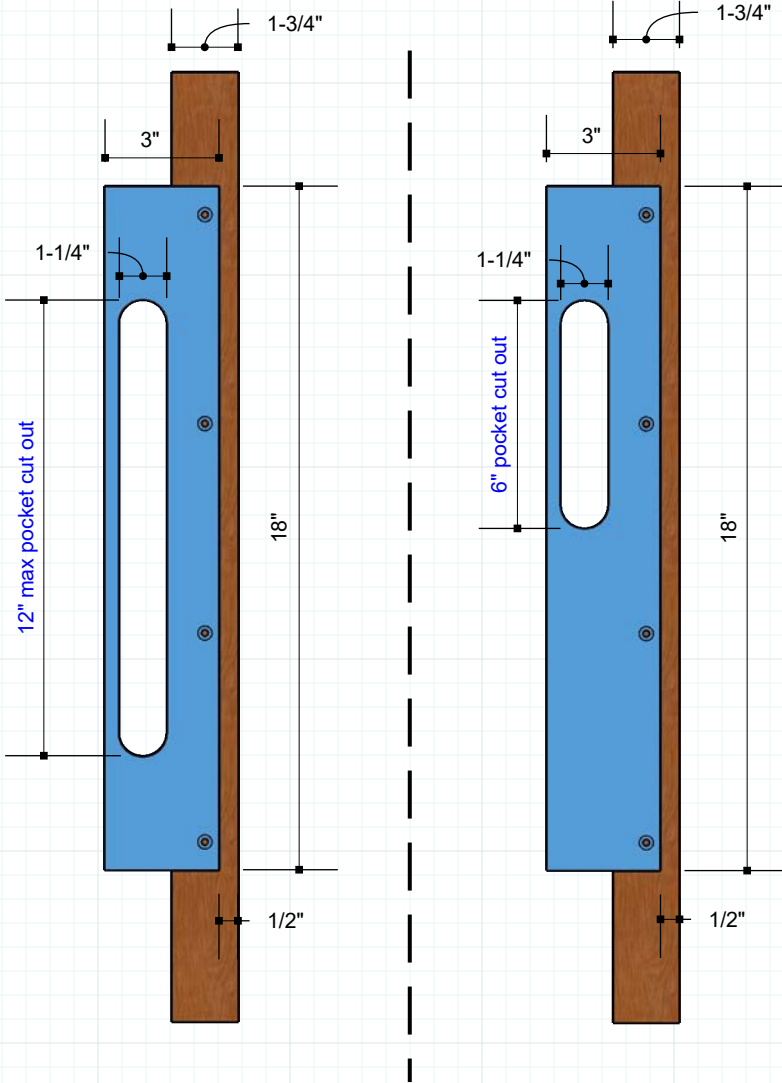

# RJ4299 Sleek Pull

## Edge Pull

#RAJACK

# 1/4"

MATERIAL THICKNESS

# 1-1/4"

POCKET WIDTH

Max Size