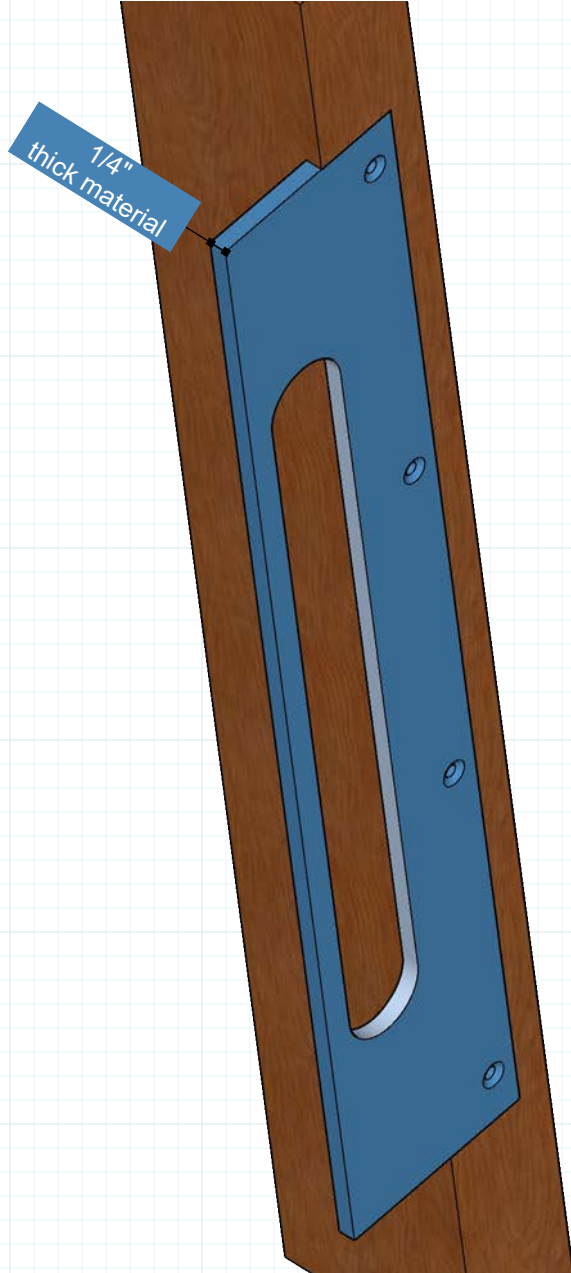

# RJ4299 Sleek Pull

## Edge Pull

#RAJACK

# 1/4"

MATERIAL THICKNESS