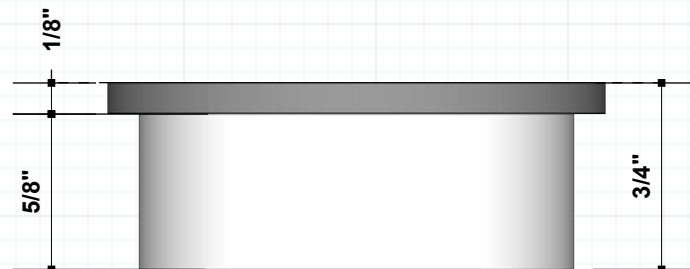

**RAJACK RJ1732 Pull 2-00"**  
 Round Flush Pull  
 #RAJACK

**Finishes**

- US03 Pol. Brass
- US03A Pol. Brass N/L
- US04 Satin Brass
- US04A Satin Brass N/L
- US05 Antique Brass
- US09 Polished Bronze
- US10 Satin Bronze
- US10A Dark Bronze
- US10B Oil Rubbed Bronze
- US14 Pol. Nickel
- US15 Satin Nickel
- US19 Satin Black
- US26 Pol. Chrome
- US26D Satin Chrome