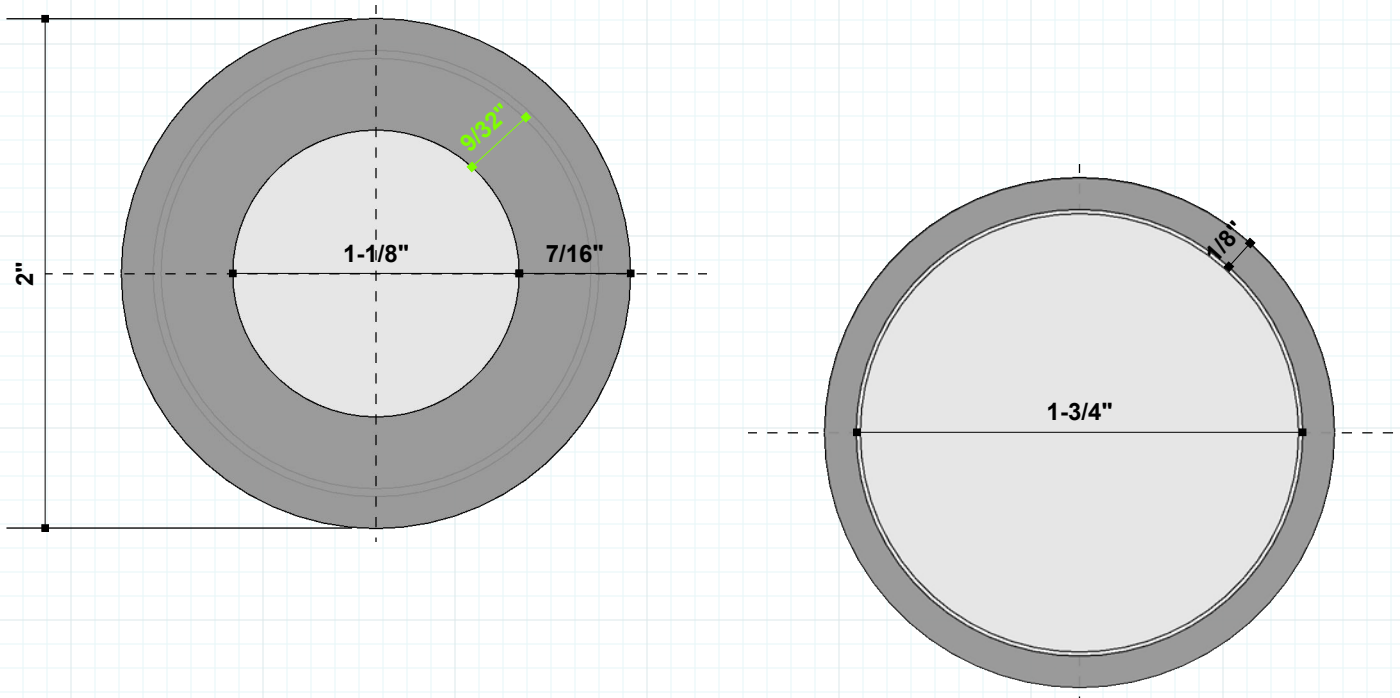

**RAJACK RJ1732 Pull 2-00"**  
 Round Flush Pull  
 #RAJACK

**Finishes**

- US03 Pol. Brass
- US03A Pol. Brass N/L
- US04 Satin Brass
- US04A Satin Brass N/L
- US05 Antique Brass
- US09 Polished Bronze
- US10 Satin Bronze
- US10A Dark Bronze
- US10B Oil Rubbed Bronze
- US14 Pol. Nickel
- US15 Satin Nickel
- US19 Satin Black
- US26 Pol. Chrome
- US26D Satin Chrome