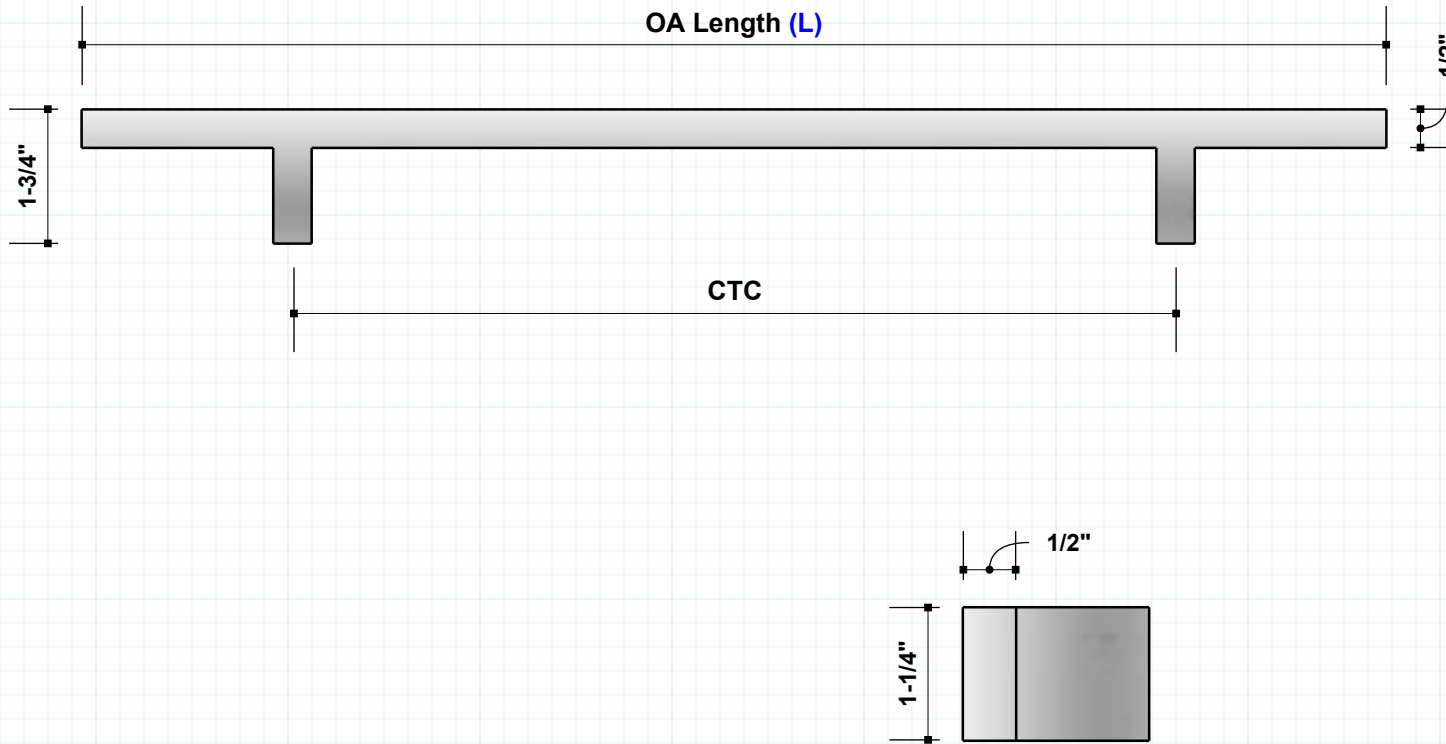

RJ701 Pull (Multi-Use)

Cabinet Door / Drawer / Full Size Door / Appliance

#RAJACK

TYPE

J

1/2"

MATERIAL THICKNESS (THK)

1-1/4"

MATERIAL WIDTH (W)

1-3/4"

MATERIAL PROJECTION (P)

10" to 30"

MATERIAL OA LENGTH (L)

MANUFACTURED TO ORDER

RJ701-I-2

RAJACK.com

rajackhardware
Follow us on Instagram

info@rajack.com

RAJACK HARDWARE

95 Rome Street
Farmingdale, NY 11735
631-293-8273 Phone